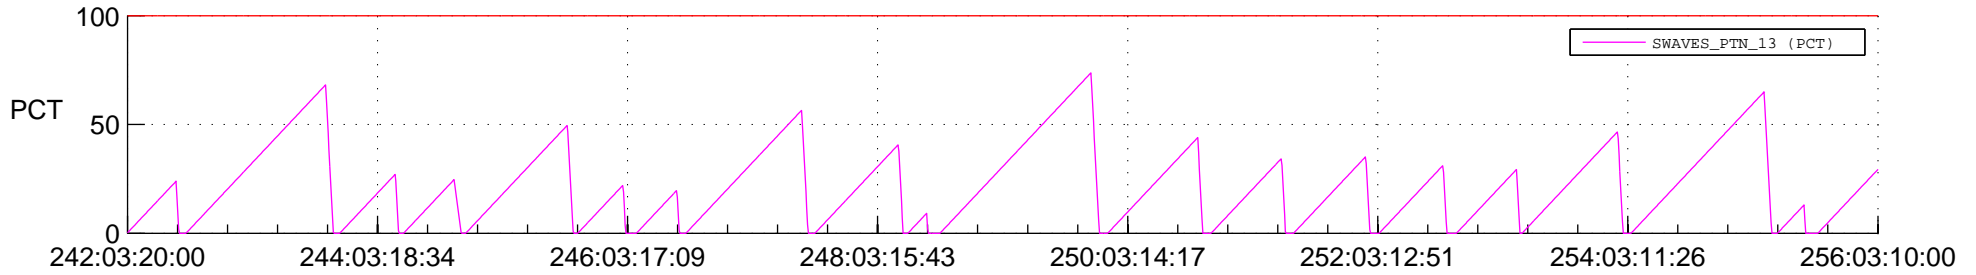

STEREO AHEAD SSR PCT Full Prediction

SWAVES_Percent_Full_Prediction

IMPACT_Percent_Full_Prediction

PLASTIC_Percent_Full_Prediction

Spacecraft_DownLink_Rate