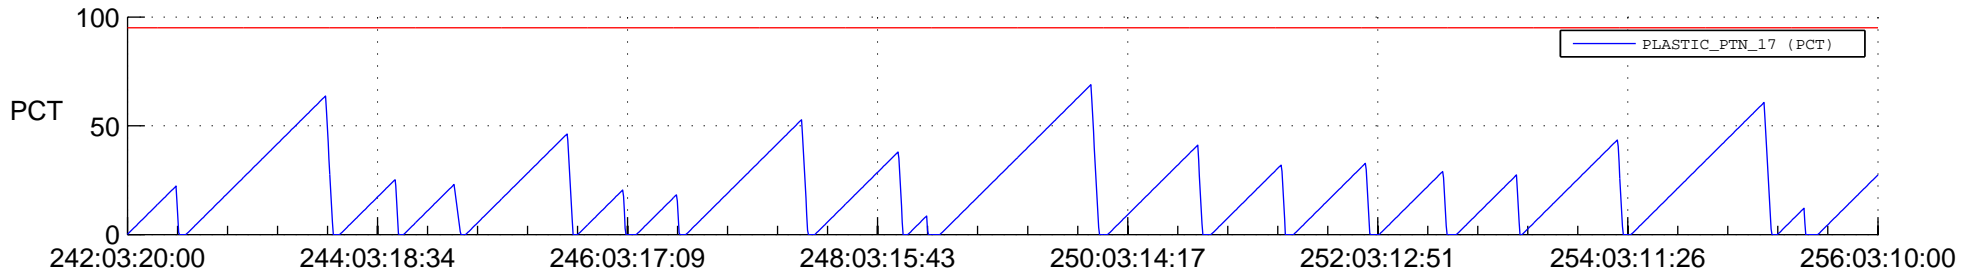

STEREO AHEAD SSR PCT Full Prediction

SWAVES_Percent_Full_Prediction

IMPACT_Percent_Full_Prediction

PLASTIC_Percent_Full_Prediction

Spacecraft_DownLink_Rate