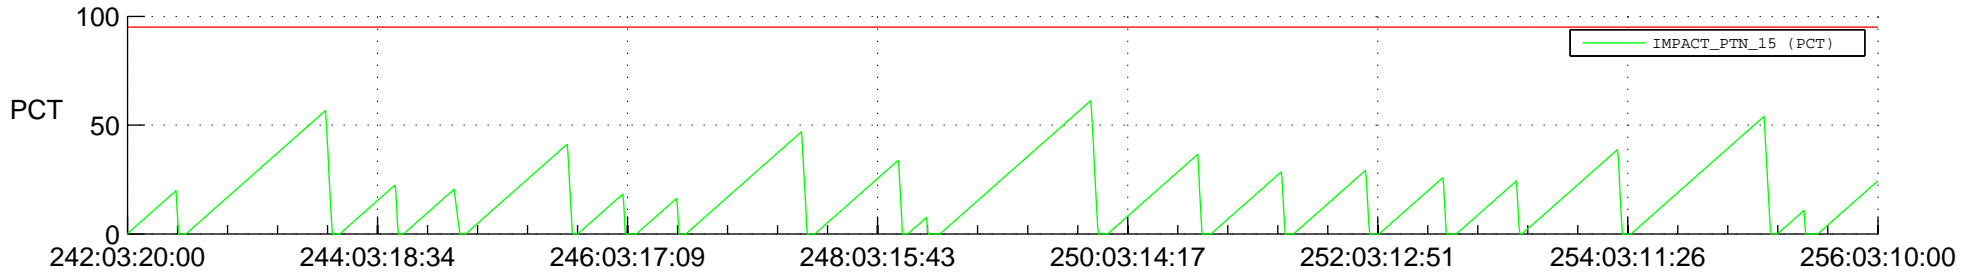

STEREO AHEAD SSR PCT Full Prediction

SWAVES_Percent_Full_Prediction

IMPACT_Percent_Full_Prediction

PLASTIC_Percent_Full_Prediction

Spacecraft_DownLink_Rate