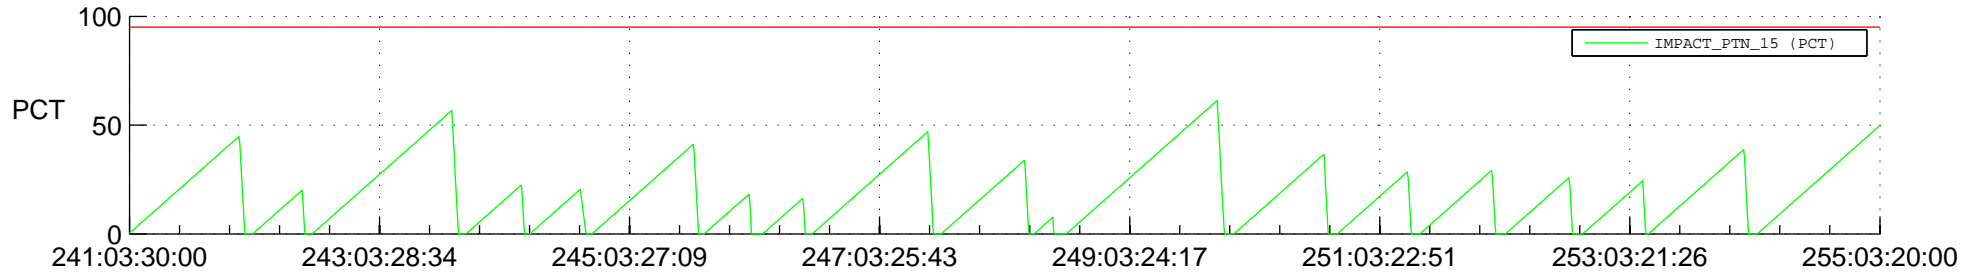

STEREO AHEAD SSR PCT Full Prediction

SWAVES_Percent_Full_Prediction

IMPACT_Percent_Full_Prediction

PLASTIC_Percent_Full_Prediction

Spacecraft_DownLink_Rate

Ground Time (2021:241:03:30:00.000 -2021:255:03:20:00.000)