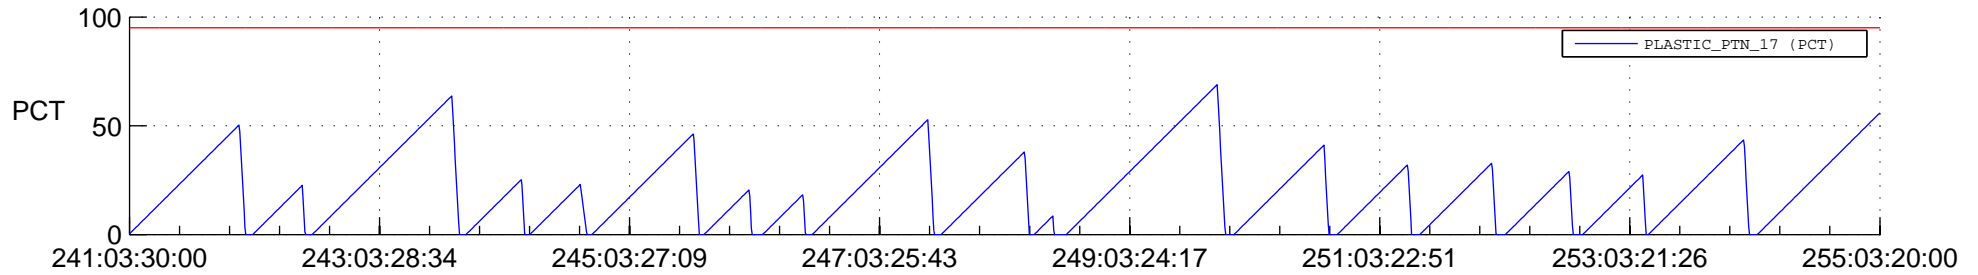

STEREO AHEAD SSR PCT Full Prediction

SWAVES_Percent_Full_Prediction

IMPACT_Percent_Full_Prediction

PLASTIC_Percent_Full_Prediction

Spacecraft_DownLink_Rate

Ground Time (2021:241:03:30:00.000 -2021:255:03:20:00.000)