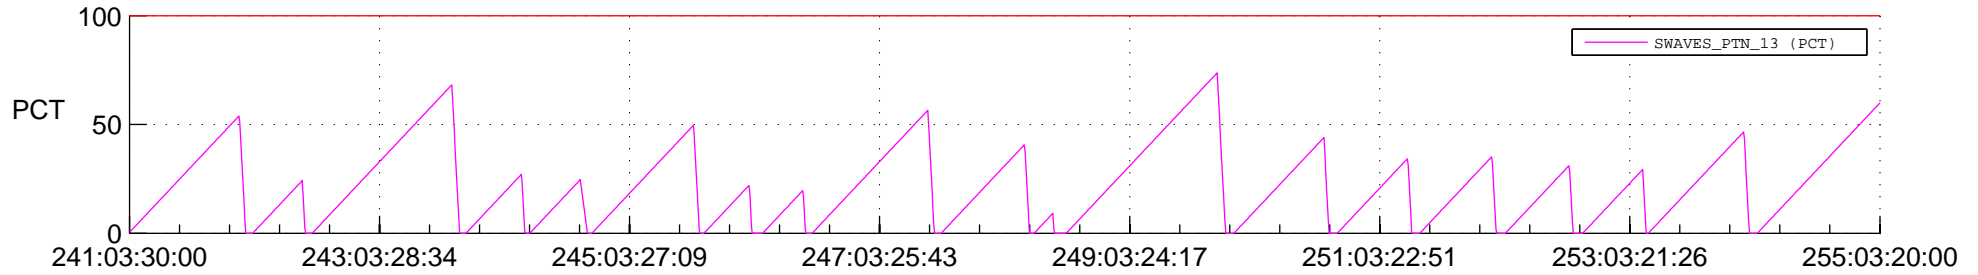

STEREO AHEAD SSR PCT Full Prediction

SWAVES_Percent_Full_Prediction

IMPACT_Percent_Full_Prediction

PLASTIC_Percent_Full_Prediction

Spacecraft_DownLink_Rate

Ground Time (2021:241:03:30:00.000 -2021:255:03:20:00.000)