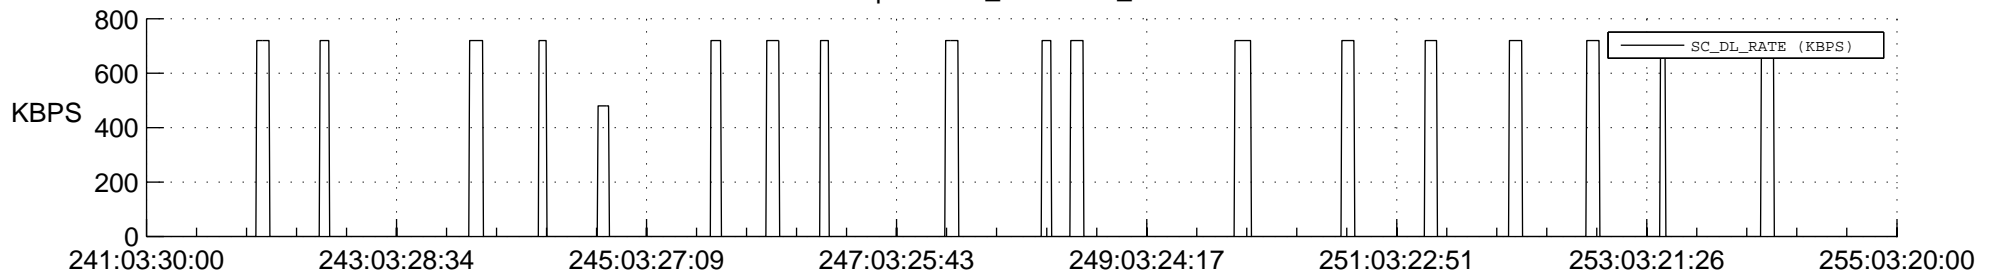

STEREO AHEAD SSR PCT Full Prediction

SWAVES_Percent_Full_Prediction

IMPACT_Percent_Full_Prediction

PLASTIC_Percent_Full_Prediction

Spacecraft_DownLink_Rate

Ground Time (2021:241:03:30:00.000 -2021:255:03:20:00.000)