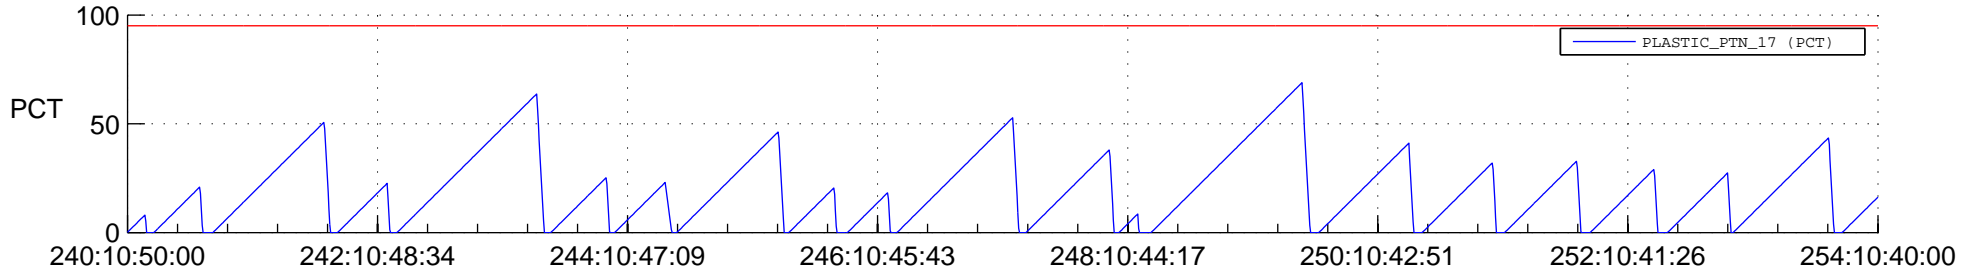

PLASTIC_Percent_Full_Prediction