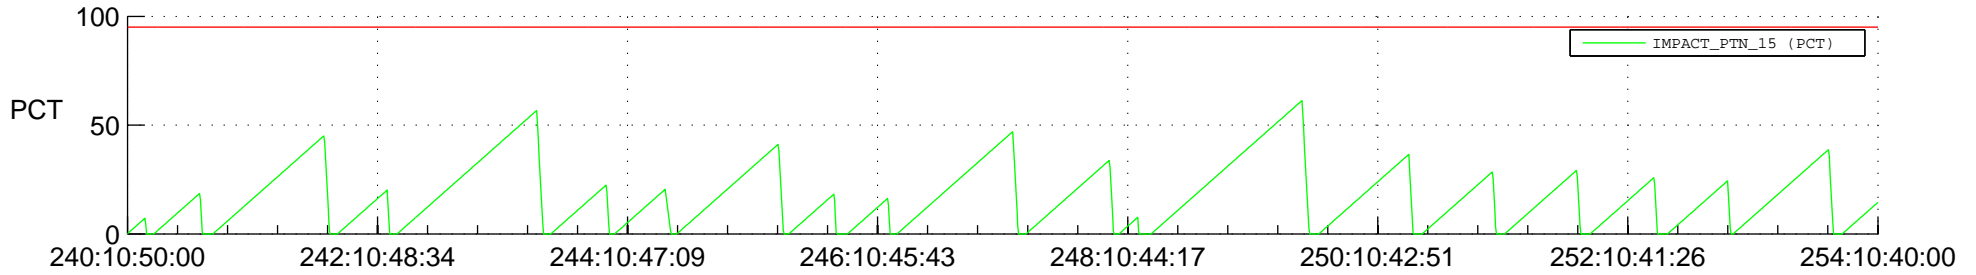

IMPACT_Percent_Full_Prediction