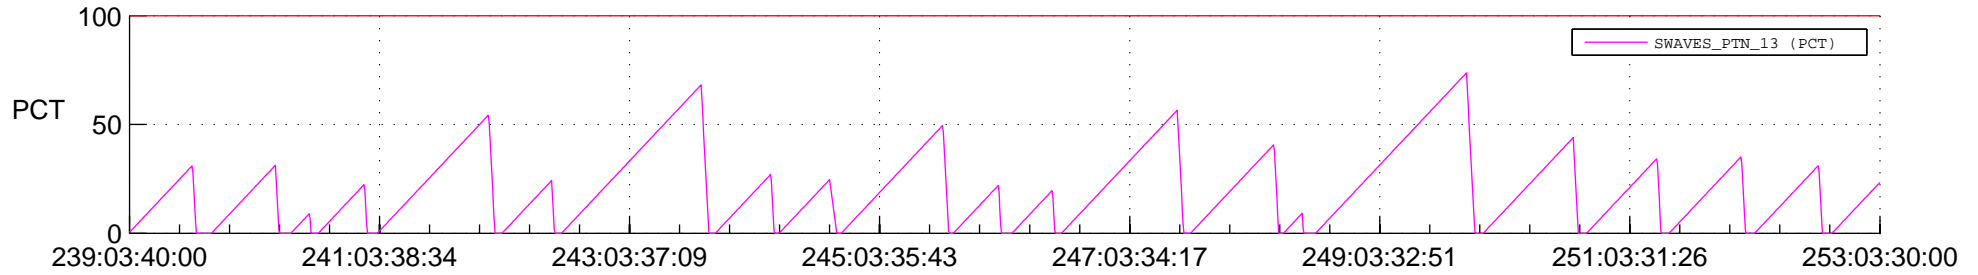

STEREO AHEAD SSR PCT Full Prediction

SWAVES_Percent_Full_Prediction

IMPACT_Percent_Full_Prediction

PLASTIC_Percent_Full_Prediction

Spacecraft_DownLink_Rate