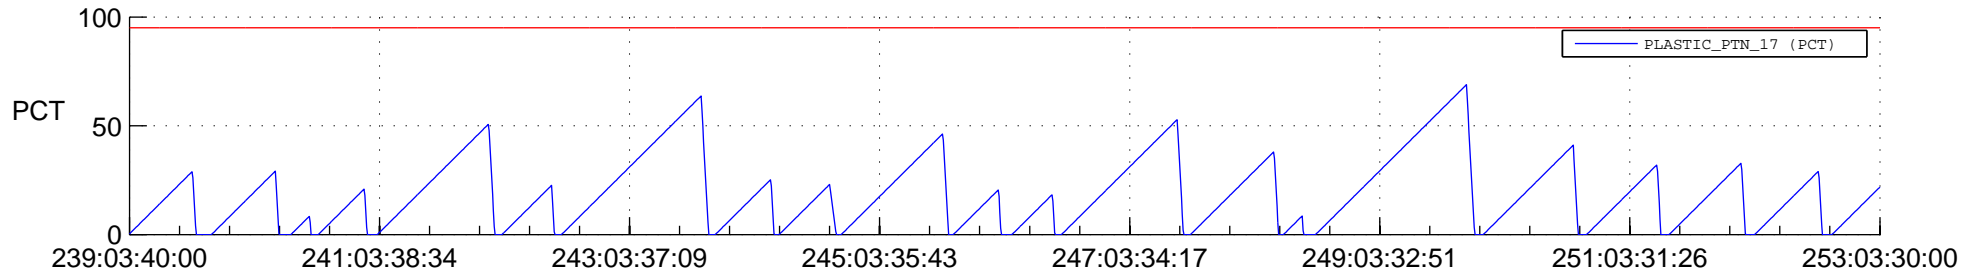

STEREO AHEAD SSR PCT Full Prediction

SWAVES_Percent_Full_Prediction

IMPACT_Percent_Full_Prediction

PLASTIC_Percent_Full_Prediction

Spacecraft_DownLink_Rate