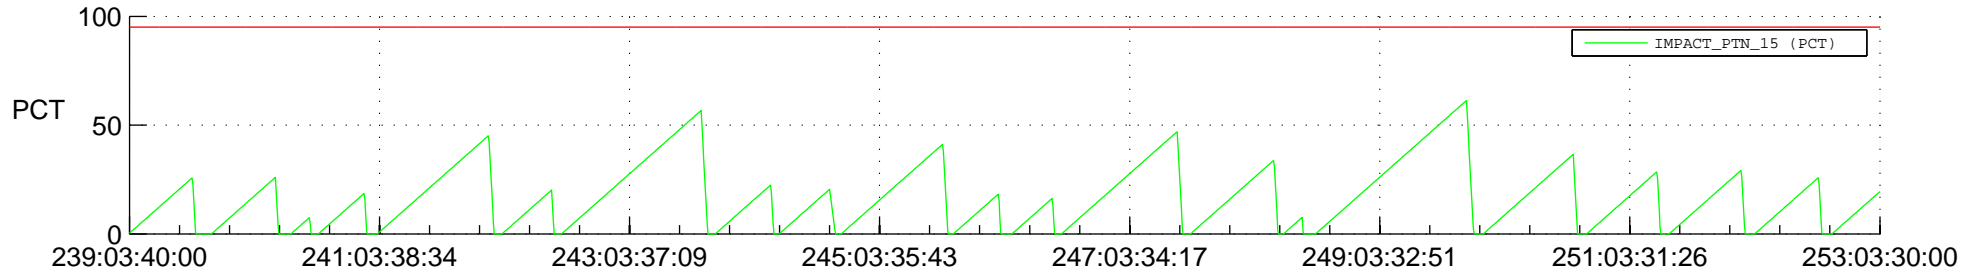

STEREO AHEAD SSR PCT Full Prediction

SWAVES_Percent_Full_Prediction

IMPACT_Percent_Full_Prediction

PLASTIC_Percent_Full_Prediction

Spacecraft_DownLink_Rate