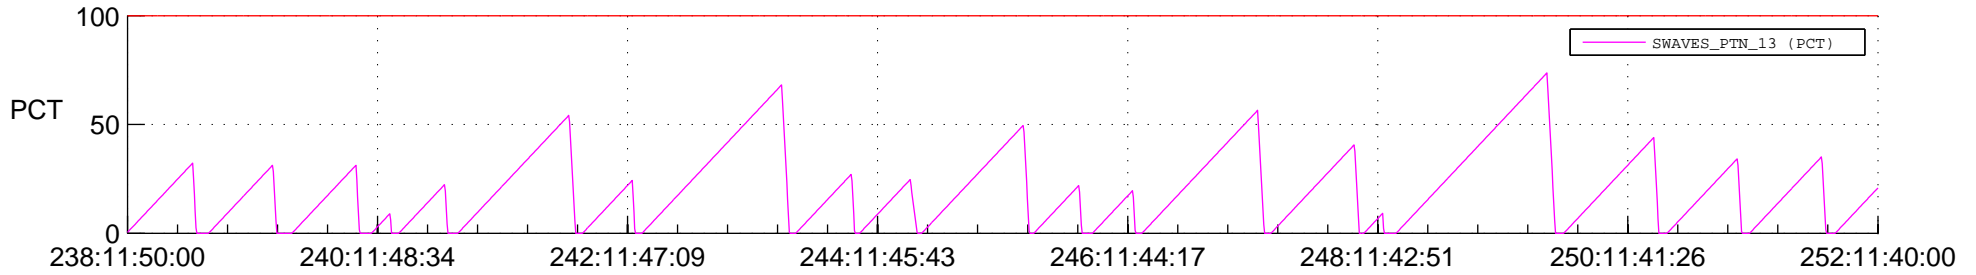

STEREO AHEAD SSR PCT Full Prediction

SWAVES_Percent_Full_Prediction

IMPACT_Percent_Full_Prediction

PLASTIC_Percent_Full_Prediction

Spacecraft_DownLink_Rate