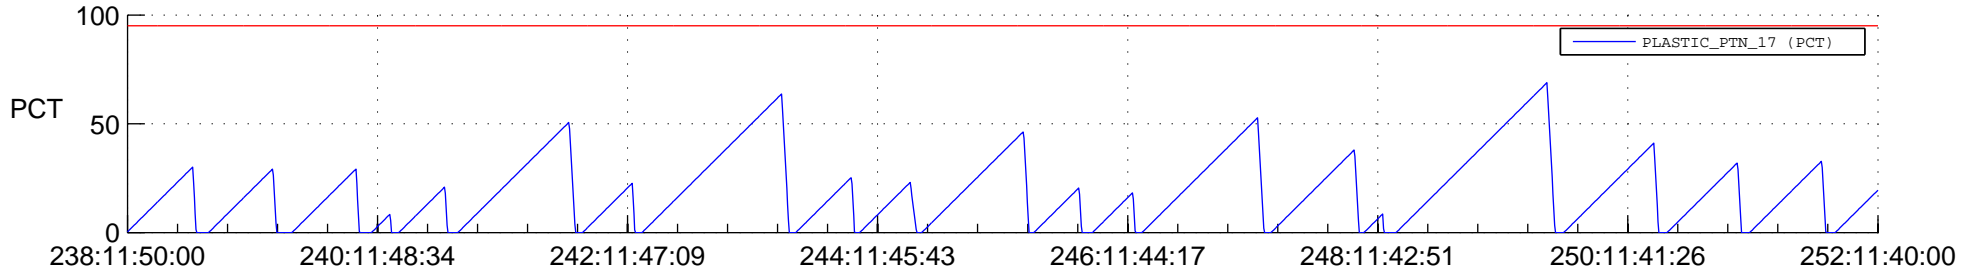

STEREO AHEAD SSR PCT Full Prediction

SWAVES_Percent_Full_Prediction

IMPACT_Percent_Full_Prediction

PLASTIC_Percent_Full_Prediction

Spacecraft_DownLink_Rate