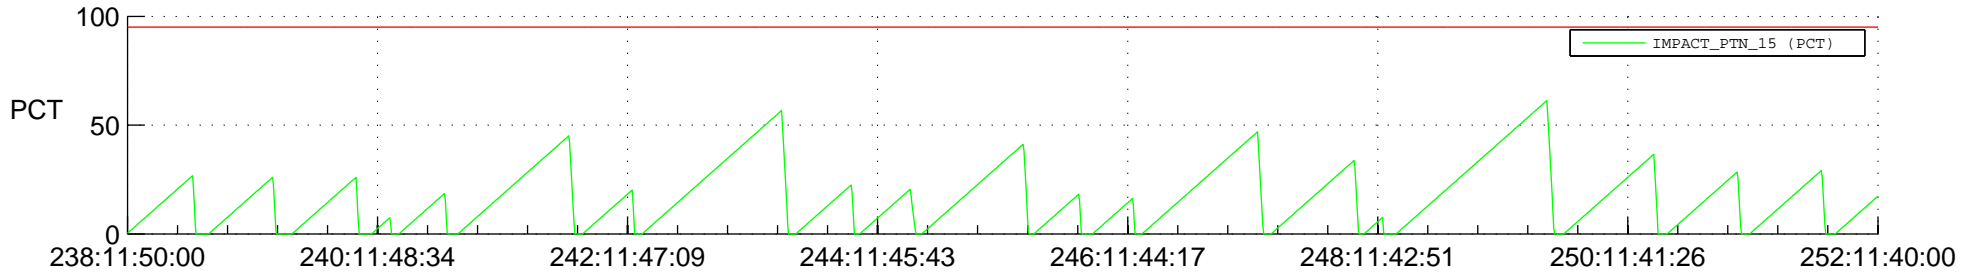

STEREO AHEAD SSR PCT Full Prediction

SWAVES_Percent_Full_Prediction

IMPACT_Percent_Full_Prediction

PLASTIC_Percent_Full_Prediction

Spacecraft_DownLink_Rate