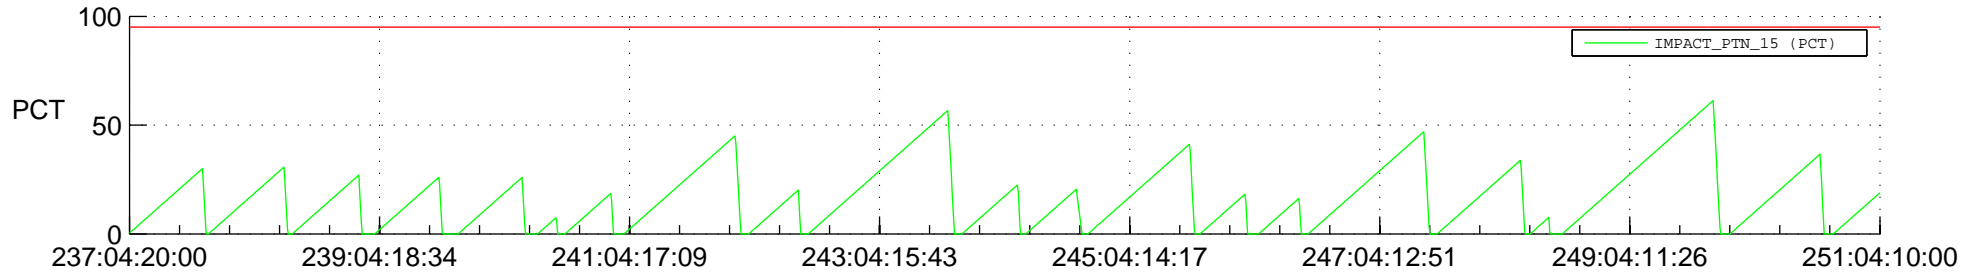

STEREO AHEAD SSR PCT Full Prediction

SWAVES_Percent_Full_Prediction

IMPACT_Percent_Full_Prediction

PLASTIC_Percent_Full_Prediction

Spacecraft_DownLink_Rate

Ground Time (2021:237:04:20:00.000 -2021:251:04:10:00.000)