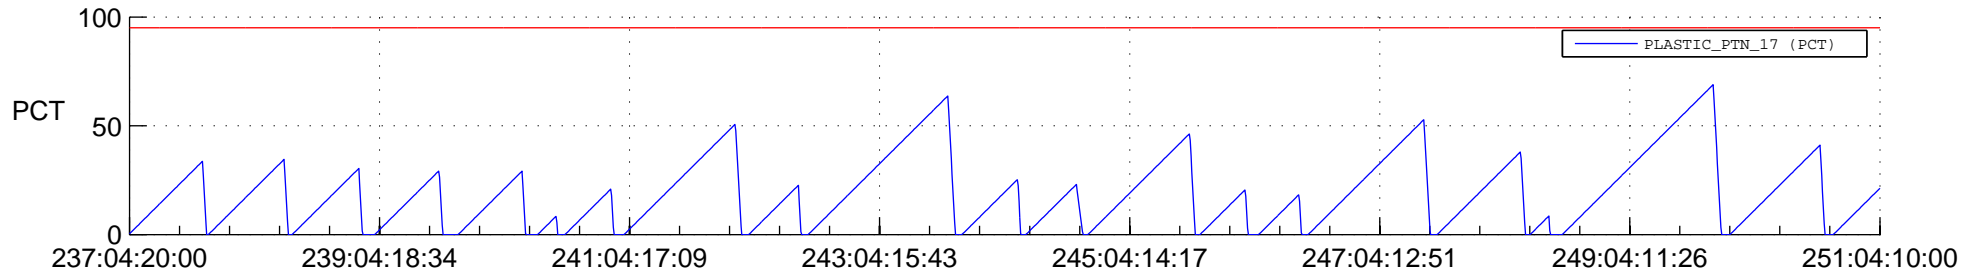

STEREO AHEAD SSR PCT Full Prediction

SWAVES_Percent_Full_Prediction

IMPACT_Percent_Full_Prediction

PLASTIC_Percent_Full_Prediction

Spacecraft_DownLink_Rate

Ground Time (2021:237:04:20:00.000 -2021:251:04:10:00.000)