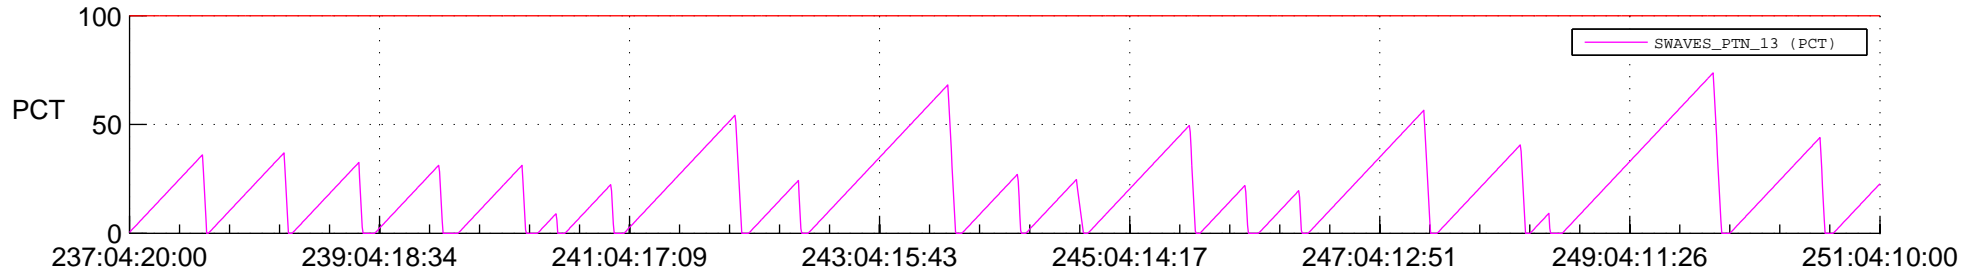

STEREO AHEAD SSR PCT Full Prediction

SWAVES_Percent_Full_Prediction

IMPACT_Percent_Full_Prediction

PLASTIC_Percent_Full_Prediction

Spacecraft_DownLink_Rate

Ground Time (2021:237:04:20:00.000 -2021:251:04:10:00.000)