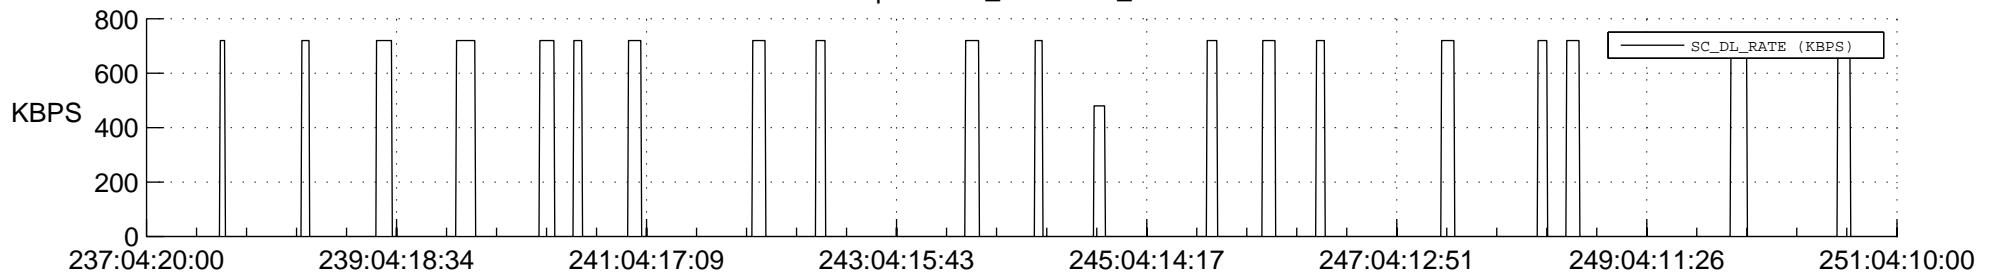

STEREO AHEAD SSR PCT Full Prediction

SWAVES_Percent_Full_Prediction

IMPACT_Percent_Full_Prediction

PLASTIC_Percent_Full_Prediction

Spacecraft_DownLink_Rate

Ground Time (2021:237:04:20:00.000 -2021:251:04:10:00.000)