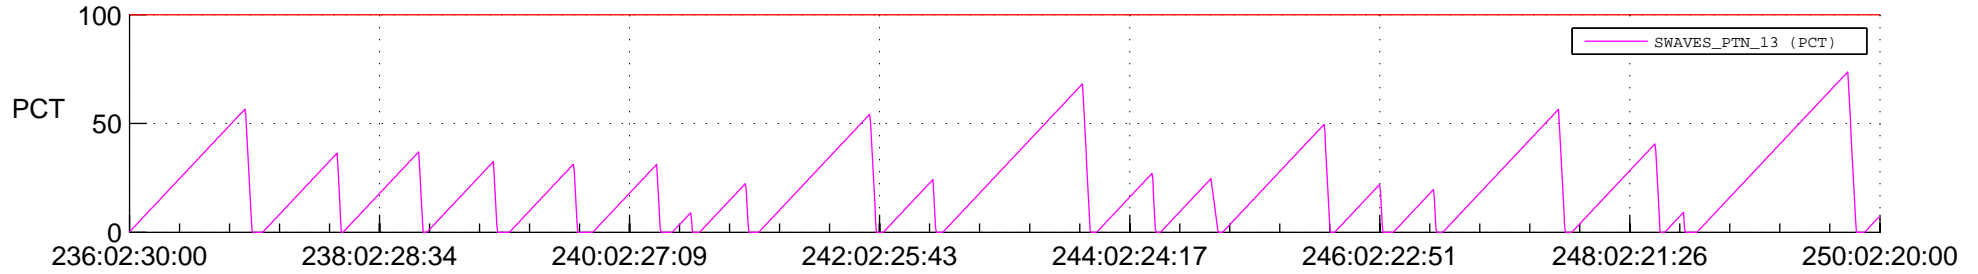

## SWAVES\_Percent\_Full\_Prediction

## Spacecraft\_DownLink\_Rate

Ground Time (2021:236:02:30:00.000 -2021:250:02:20:00.000)