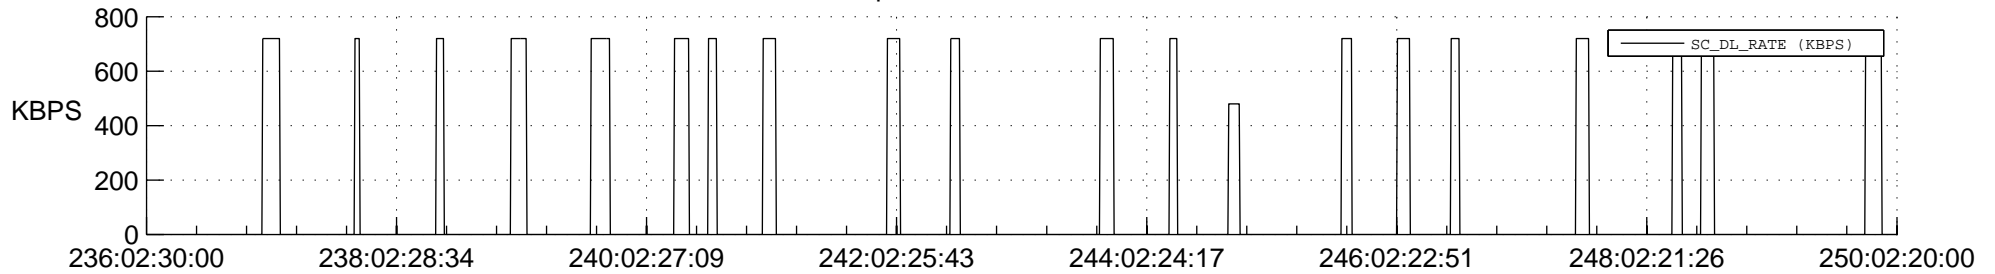

## Spacecraft\_DownLink\_Rate

Ground Time (2021:236:02:30:00.000 -2021:250:02:20:00.000)