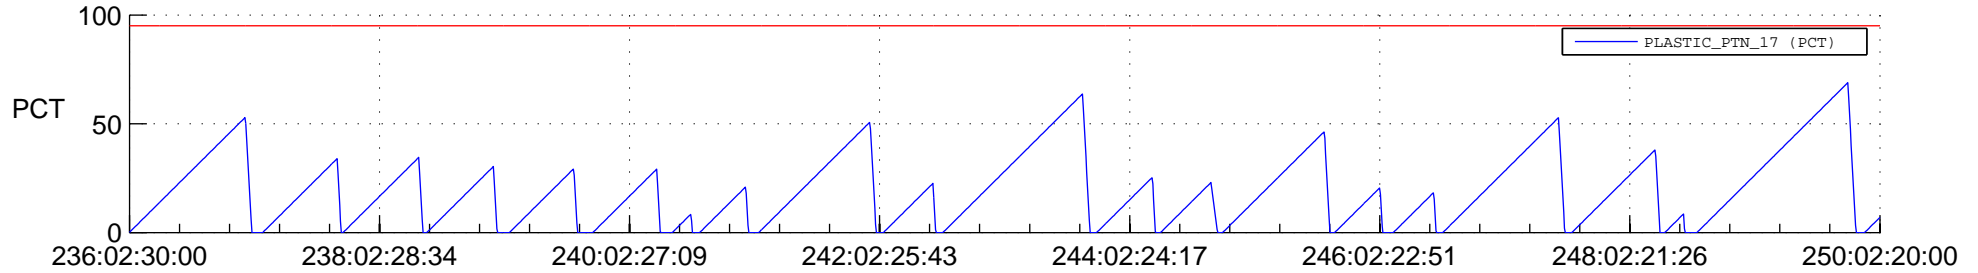

# STEREO AHEAD SSR PCT Full Prediction

## SWAVES\_Percent\_Full\_Prediction

## Spacecraft\_DownLink\_Rate

Ground Time (2021:236:02:30:00.000 -2021:250:02:20:00.000)