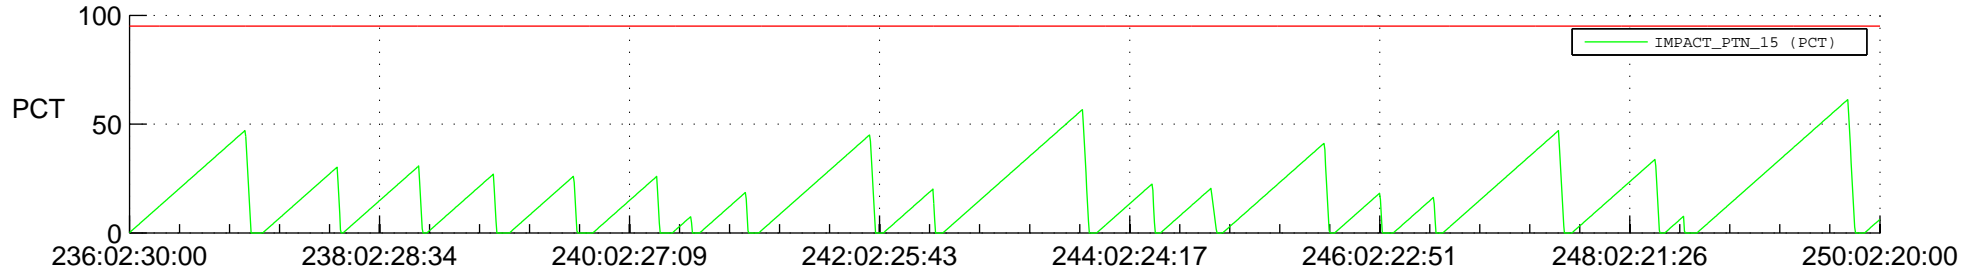

IMPACT_Percent_Full_Prediction