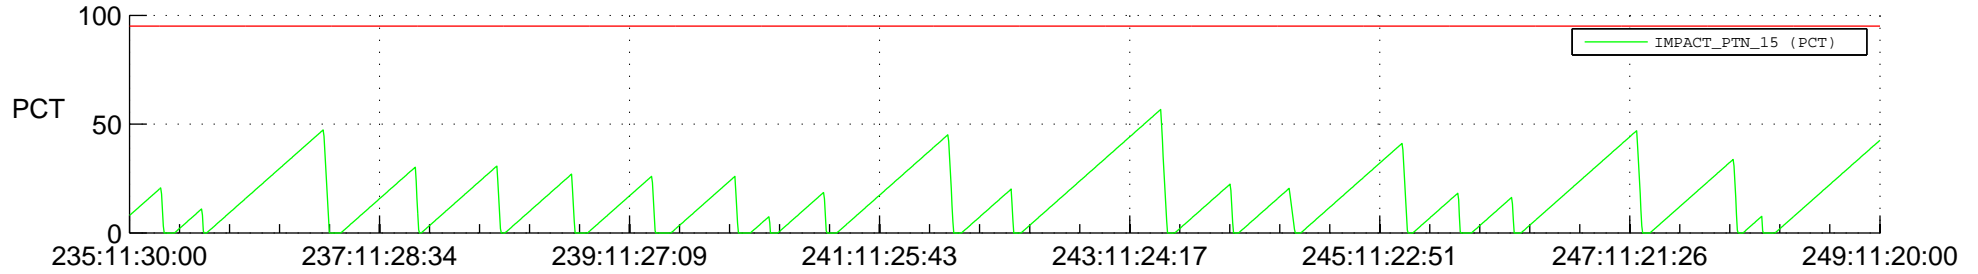

IMPACT_Percent_Full_Prediction