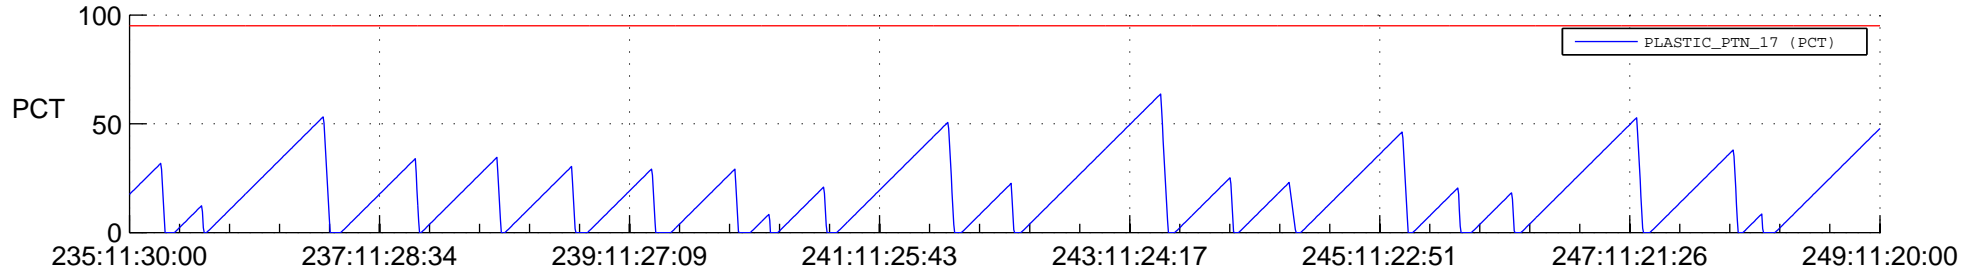

PLASTIC_Percent_Full_Prediction