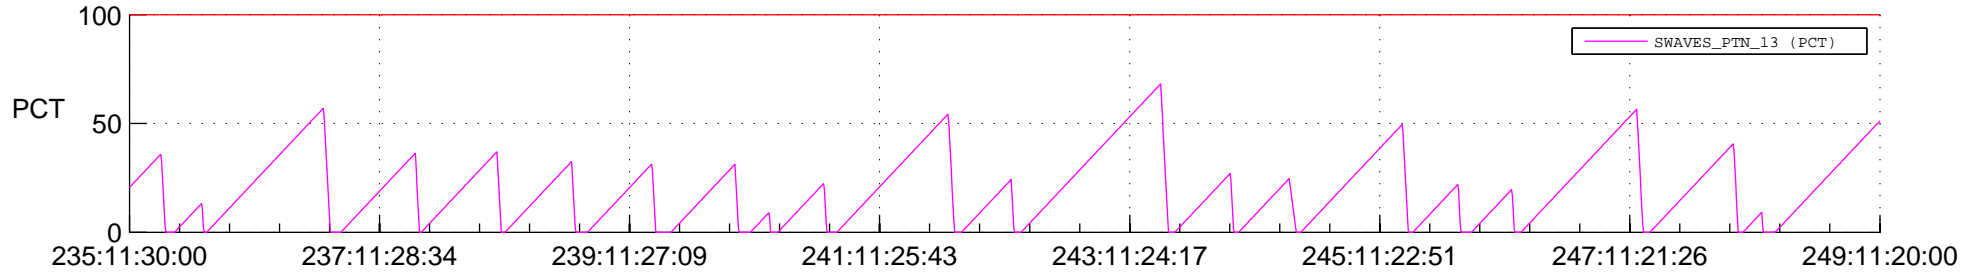

# STEREO AHEAD SSR PCT Full Prediction

## SWAVES\_Percent\_Full\_Prediction