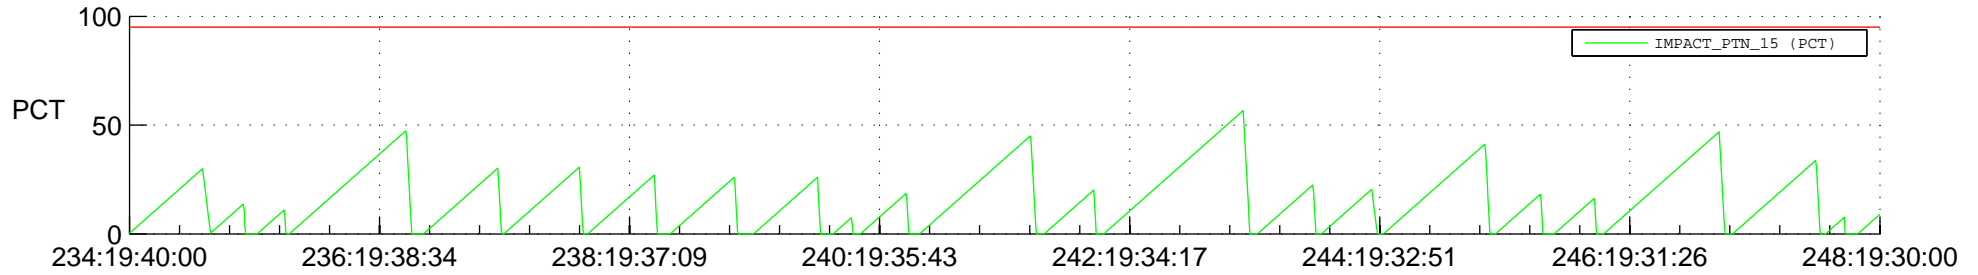

STEREO AHEAD SSR PCT Full Prediction

SWAVES_Percent_Full_Prediction

IMPACT_Percent_Full_Prediction

PLASTIC_Percent_Full_Prediction

Spacecraft_DownLink_Rate