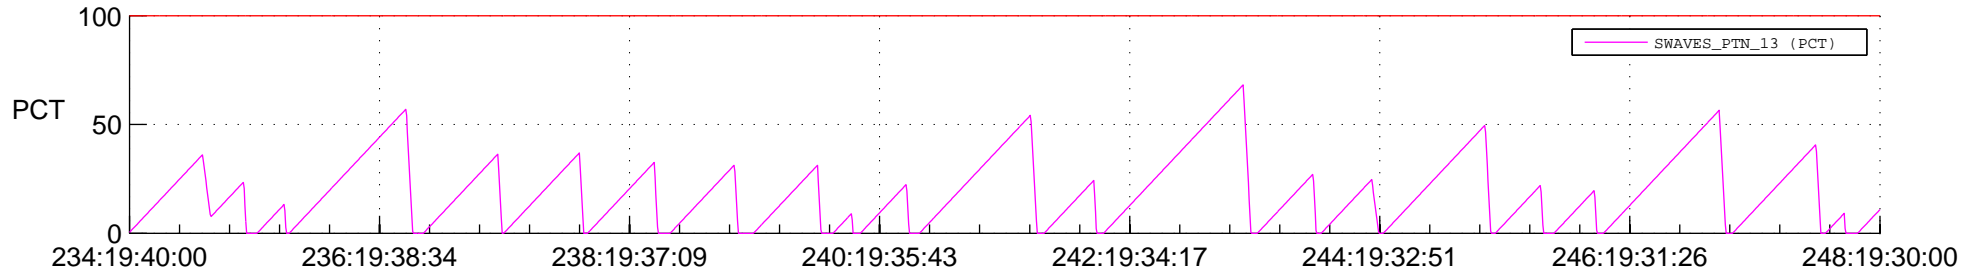

STEREO AHEAD SSR PCT Full Prediction

SWAVES_Percent_Full_Prediction

IMPACT_Percent_Full_Prediction

PLASTIC_Percent_Full_Prediction

Spacecraft_DownLink_Rate