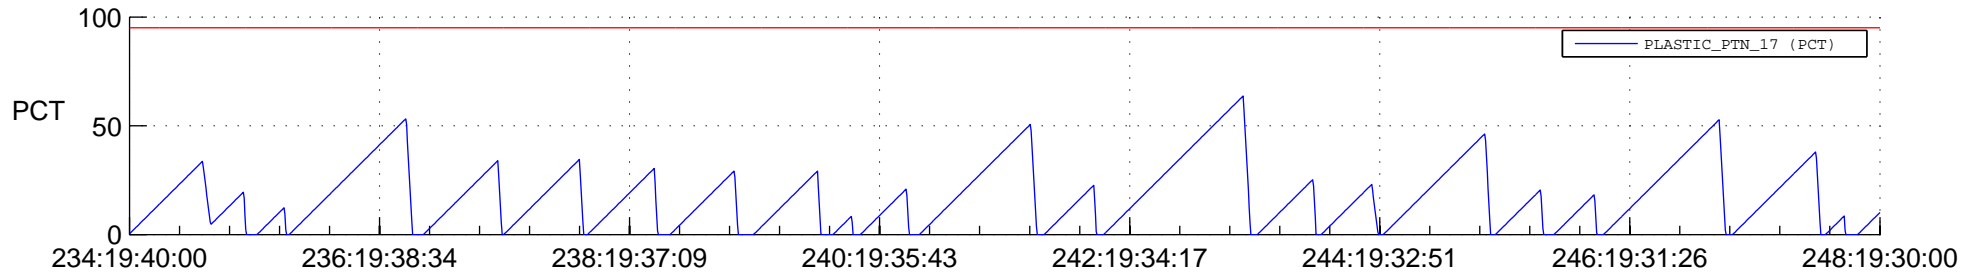

STEREO AHEAD SSR PCT Full Prediction

SWAVES_Percent_Full_Prediction

IMPACT_Percent_Full_Prediction

PLASTIC_Percent_Full_Prediction

Spacecraft_DownLink_Rate