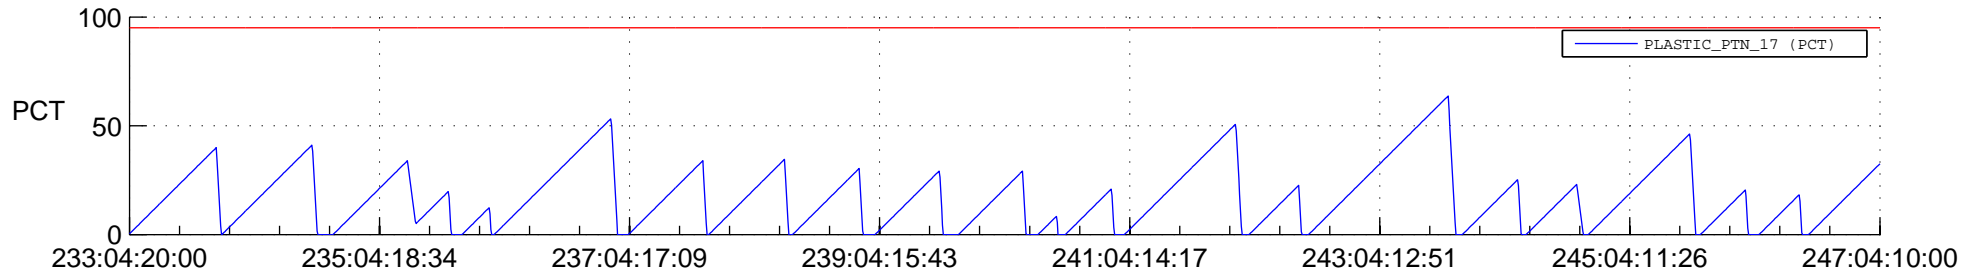

STEREO AHEAD SSR PCT Full Prediction

SWAVES_Percent_Full_Prediction

IMPACT_Percent_Full_Prediction

PLASTIC_Percent_Full_Prediction

Spacecraft_DownLink_Rate

Ground Time (2021:233:04:20:00.000 -2021:247:04:10:00.000)