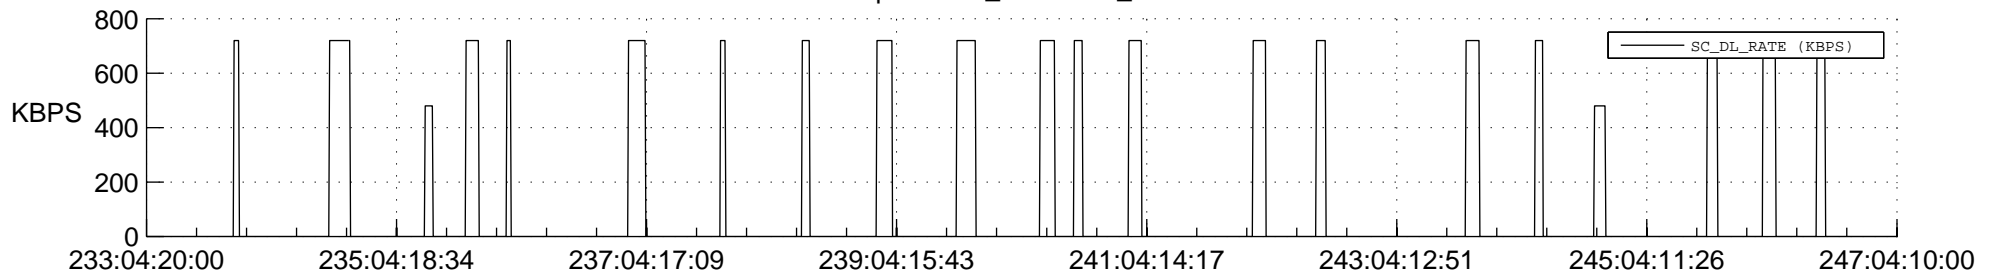

STEREO AHEAD SSR PCT Full Prediction

SWAVES_Percent_Full_Prediction

IMPACT_Percent_Full_Prediction

PLASTIC_Percent_Full_Prediction

Spacecraft_DownLink_Rate

Ground Time (2021:233:04:20:00.000 -2021:247:04:10:00.000)