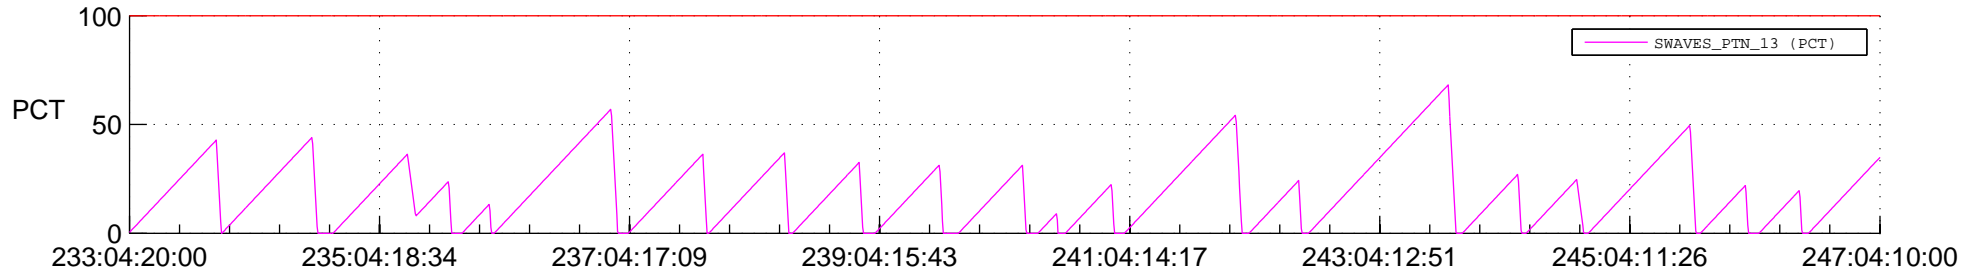

STEREO AHEAD SSR PCT Full Prediction

SWAVES_Percent_Full_Prediction

IMPACT_Percent_Full_Prediction

PLASTIC_Percent_Full_Prediction

Spacecraft_DownLink_Rate

Ground Time (2021:233:04:20:00.000 -2021:247:04:10:00.000)