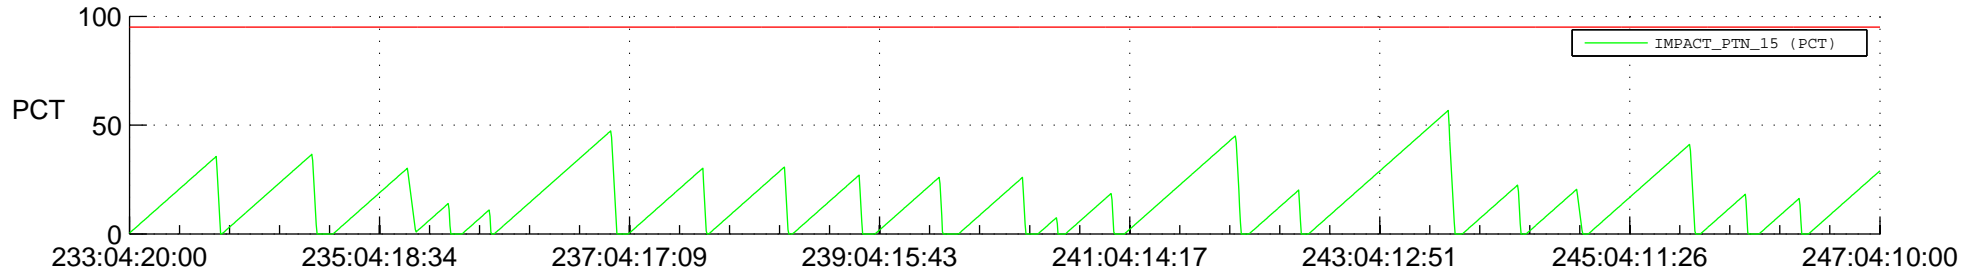

STEREO AHEAD SSR PCT Full Prediction

SWAVES_Percent_Full_Prediction

IMPACT_Percent_Full_Prediction

PLASTIC_Percent_Full_Prediction

Spacecraft_DownLink_Rate

Ground Time (2021:233:04:20:00.000 -2021:247:04:10:00.000)