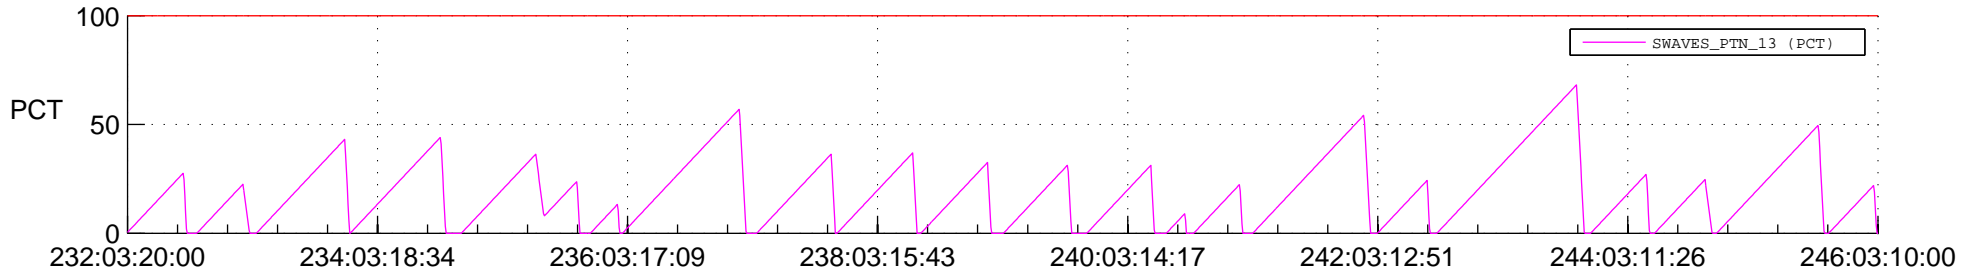

STEREO AHEAD SSR PCT Full Prediction

SWAVES_Percent_Full_Prediction

IMPACT_Percent_Full_Prediction

PLASTIC_Percent_Full_Prediction

Spacecraft_DownLink_Rate

Ground Time (2021:232:03:20:00.000 -2021:246:03:10:00.000)