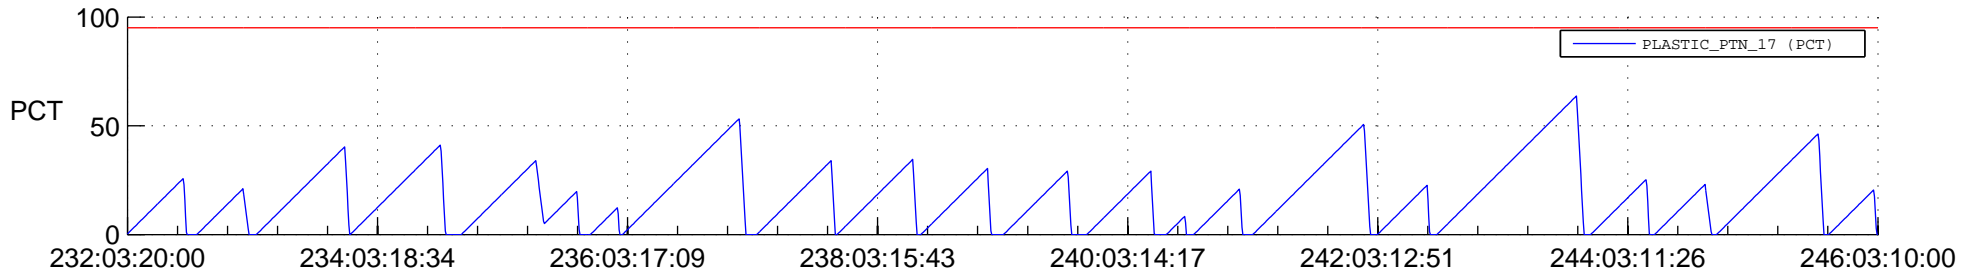

STEREO AHEAD SSR PCT Full Prediction

SWAVES_Percent_Full_Prediction

IMPACT_Percent_Full_Prediction

PLASTIC_Percent_Full_Prediction

Spacecraft_DownLink_Rate

Ground Time (2021:232:03:20:00.000 -2021:246:03:10:00.000)