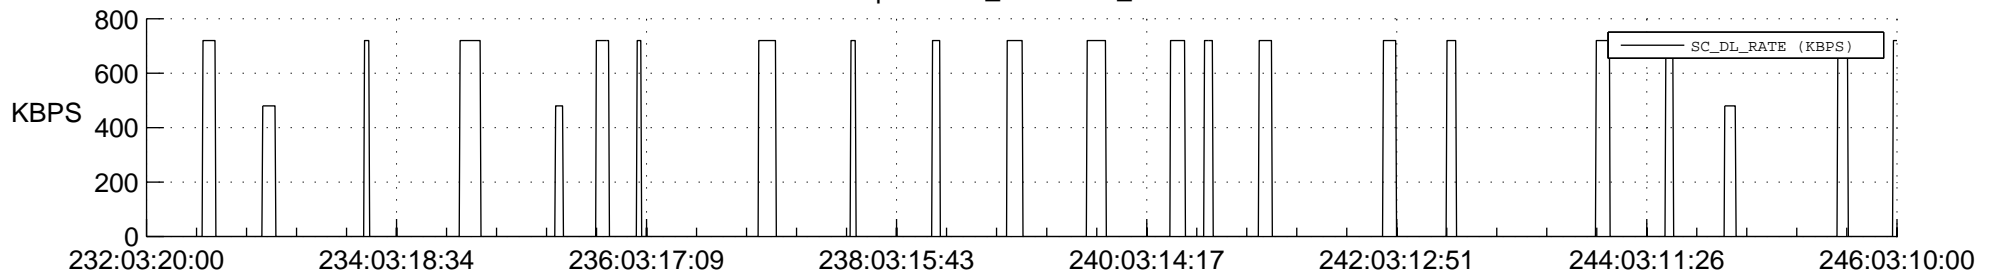

STEREO AHEAD SSR PCT Full Prediction

SWAVES_Percent_Full_Prediction

IMPACT_Percent_Full_Prediction

PLASTIC_Percent_Full_Prediction

Spacecraft_DownLink_Rate

Ground Time (2021:232:03:20:00.000 -2021:246:03:10:00.000)