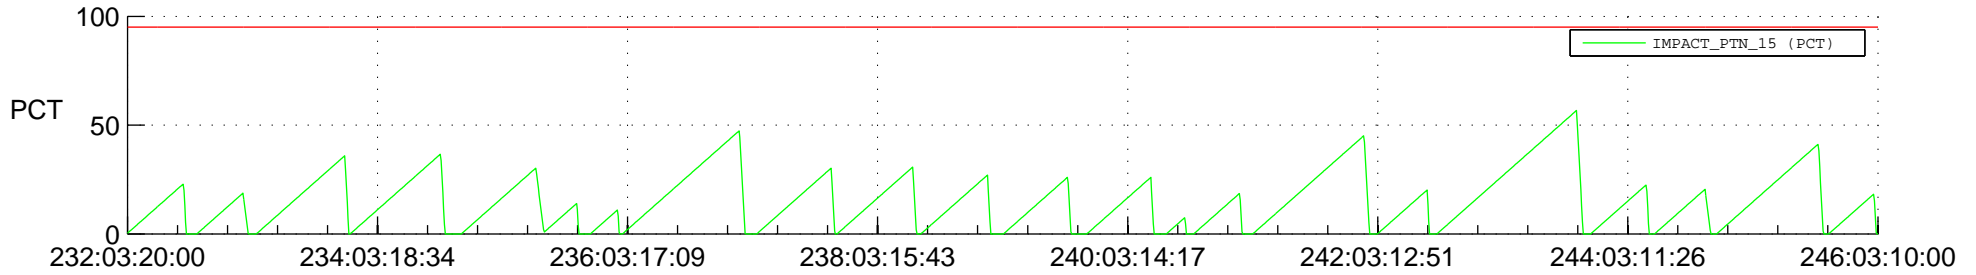

STEREO AHEAD SSR PCT Full Prediction

SWAVES_Percent_Full_Prediction

IMPACT_Percent_Full_Prediction

PLASTIC_Percent_Full_Prediction

Spacecraft_DownLink_Rate

Ground Time (2021:232:03:20:00.000 -2021:246:03:10:00.000)