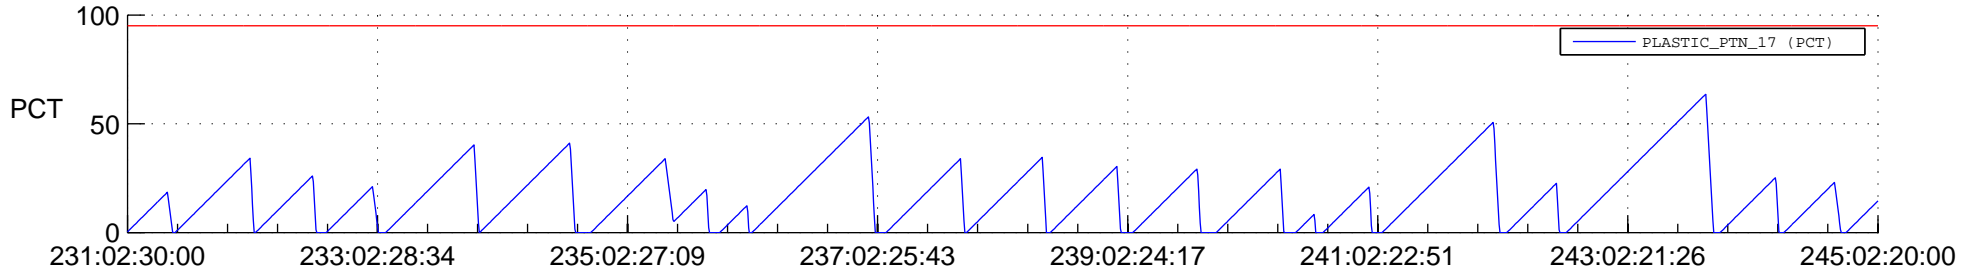

STEREO AHEAD SSR PCT Full Prediction

SWAVES_Percent_Full_Prediction

IMPACT_Percent_Full_Prediction

PLASTIC_Percent_Full_Prediction

Spacecraft_DownLink_Rate

Ground Time (2021:231:02:30:00.000 -2021:245:02:20:00.000)