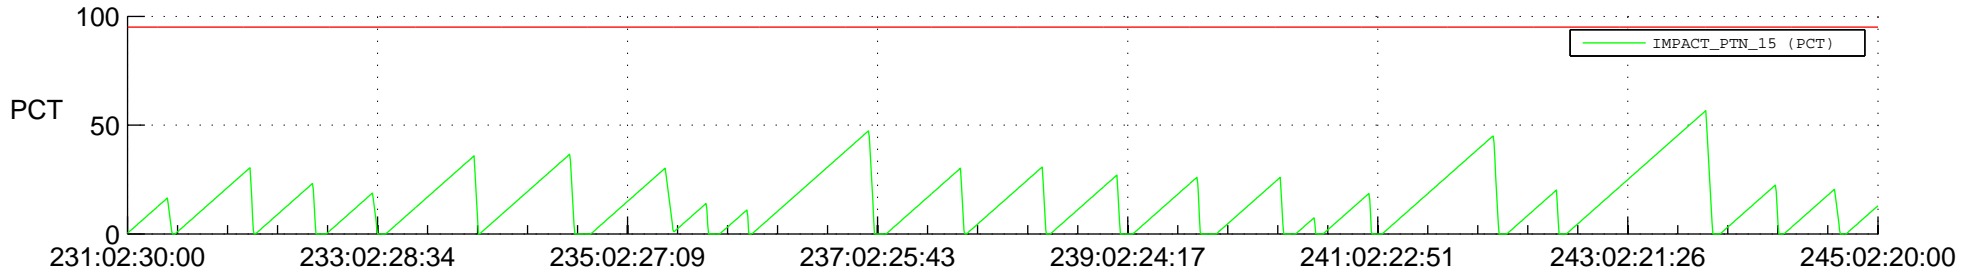

STEREO AHEAD SSR PCT Full Prediction

SWAVES_Percent_Full_Prediction

IMPACT_Percent_Full_Prediction

PLASTIC_Percent_Full_Prediction

Spacecraft_DownLink_Rate

Ground Time (2021:231:02:30:00.000 -2021:245:02:20:00.000)