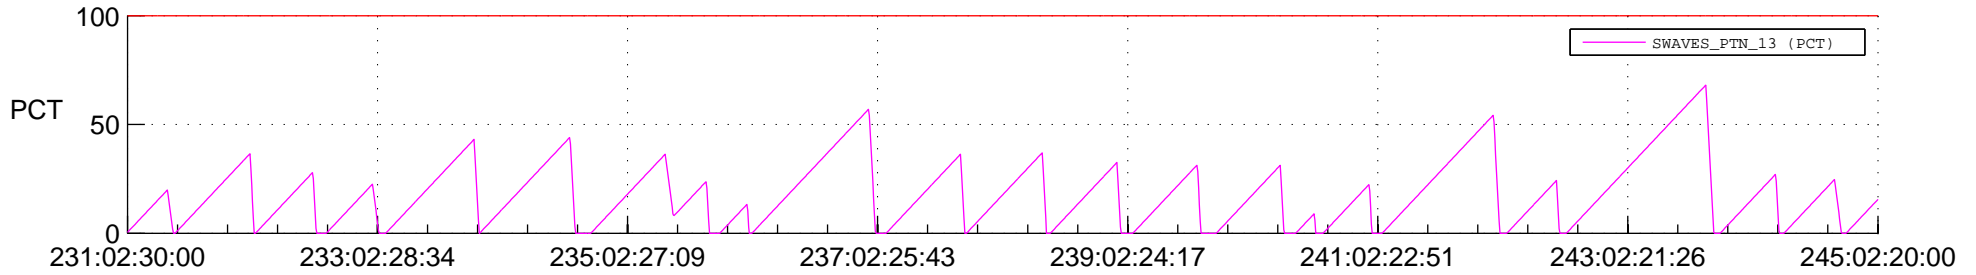

STEREO AHEAD SSR PCT Full Prediction

SWAVES_Percent_Full_Prediction

IMPACT_Percent_Full_Prediction

PLASTIC_Percent_Full_Prediction

Spacecraft_DownLink_Rate

Ground Time (2021:231:02:30:00.000 -2021:245:02:20:00.000)