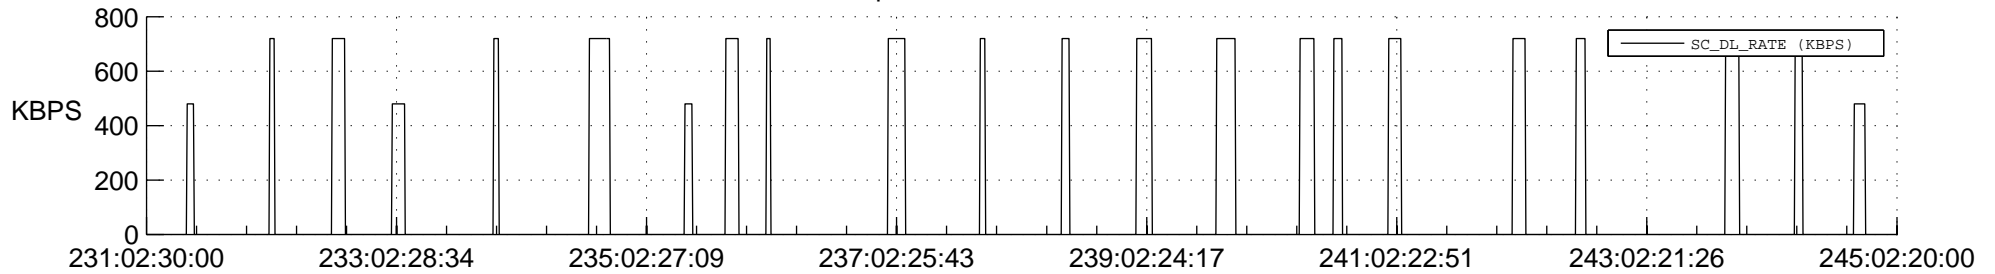

STEREO AHEAD SSR PCT Full Prediction

SWAVES_Percent_Full_Prediction

IMPACT_Percent_Full_Prediction

PLASTIC_Percent_Full_Prediction

Spacecraft_DownLink_Rate

Ground Time (2021:231:02:30:00.000 -2021:245:02:20:00.000)