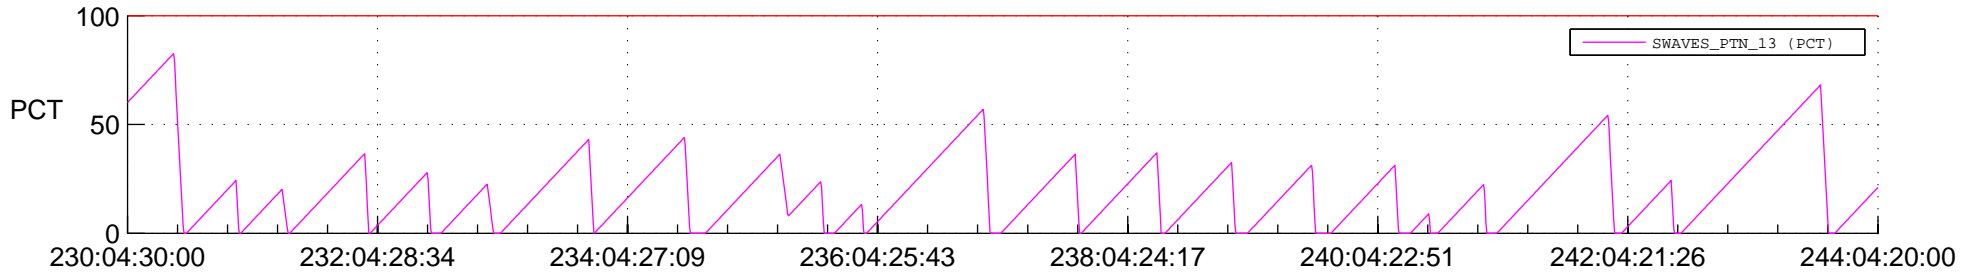

STEREO AHEAD SSR PCT Full Prediction

SWAVES_Percent_Full_Prediction

IMPACT_Percent_Full_Prediction

PLASTIC_Percent_Full_Prediction

Spacecraft_DownLink_Rate

Ground Time (2021:230:04:30:00.000 -2021:244:04:20:00.000)