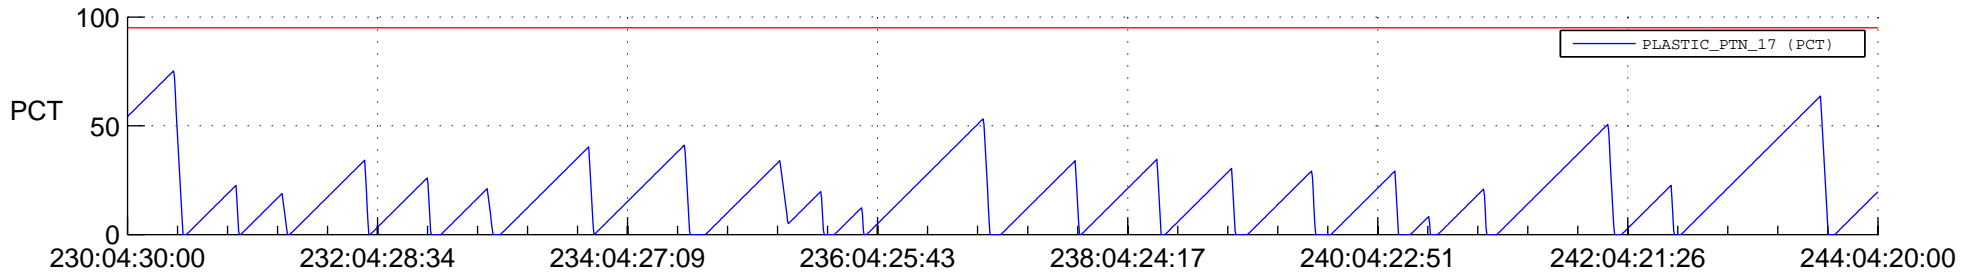

STEREO AHEAD SSR PCT Full Prediction

SWAVES_Percent_Full_Prediction

IMPACT_Percent_Full_Prediction

PLASTIC_Percent_Full_Prediction

Spacecraft_DownLink_Rate

Ground Time (2021:230:04:30:00.000 -2021:244:04:20:00.000)