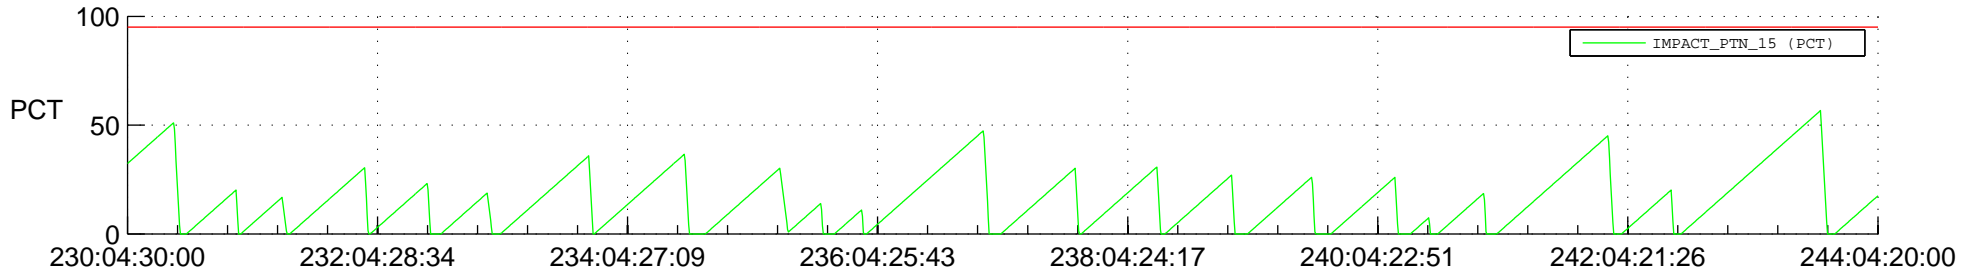

STEREO AHEAD SSR PCT Full Prediction

SWAVES_Percent_Full_Prediction

IMPACT_Percent_Full_Prediction

PLASTIC_Percent_Full_Prediction

Spacecraft_DownLink_Rate

Ground Time (2021:230:04:30:00.000 -2021:244:04:20:00.000)