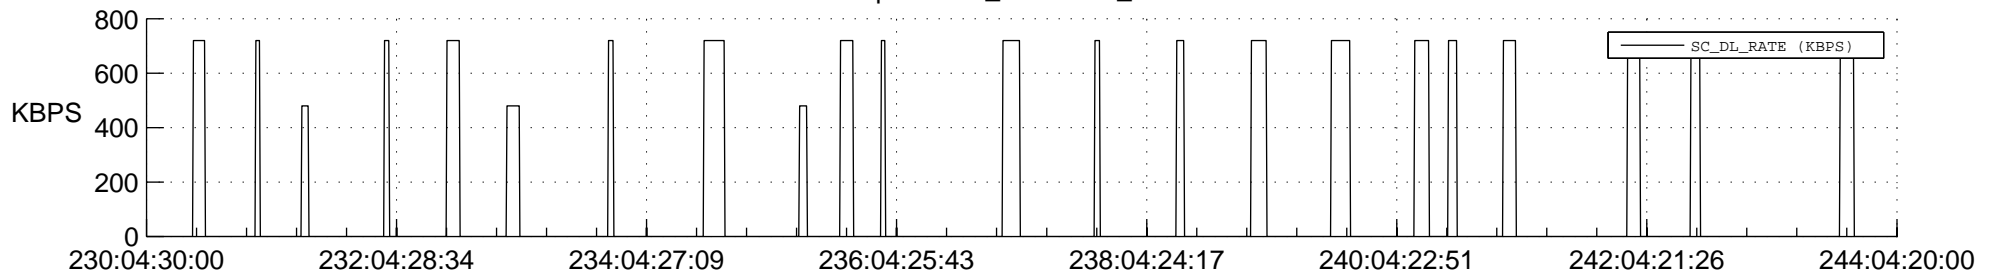

STEREO AHEAD SSR PCT Full Prediction

SWAVES_Percent_Full_Prediction

IMPACT_Percent_Full_Prediction

PLASTIC_Percent_Full_Prediction

Spacecraft_DownLink_Rate

Ground Time (2021:230:04:30:00.000 -2021:244:04:20:00.000)