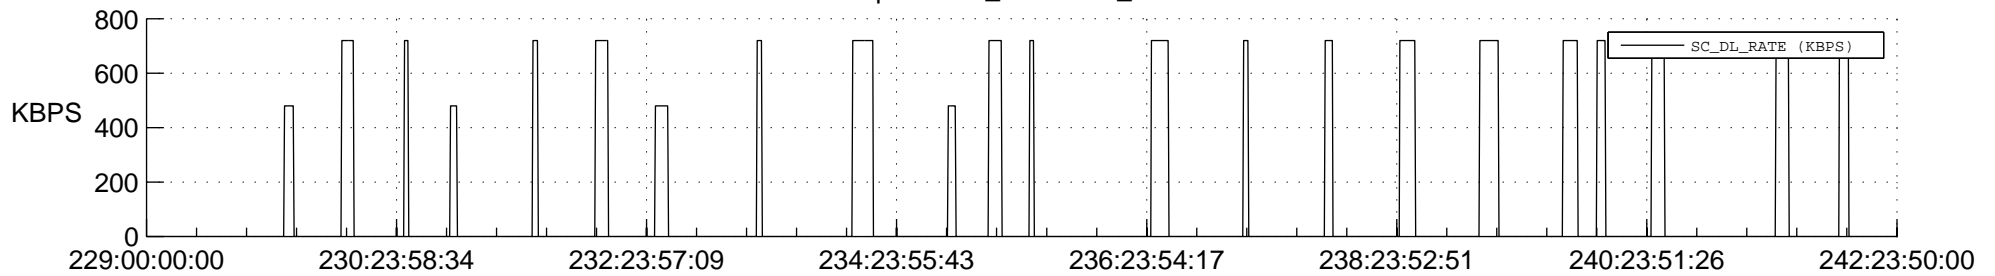

STEREO AHEAD SSR PCT Full Prediction

SWAVES_Percent_Full_Prediction

IMPACT_Percent_Full_Prediction

PLASTIC_Percent_Full_Prediction

Spacecraft_DownLink_Rate

Ground Time (2021:229:00:00:00.000 -2021:242:23:50:00.000)