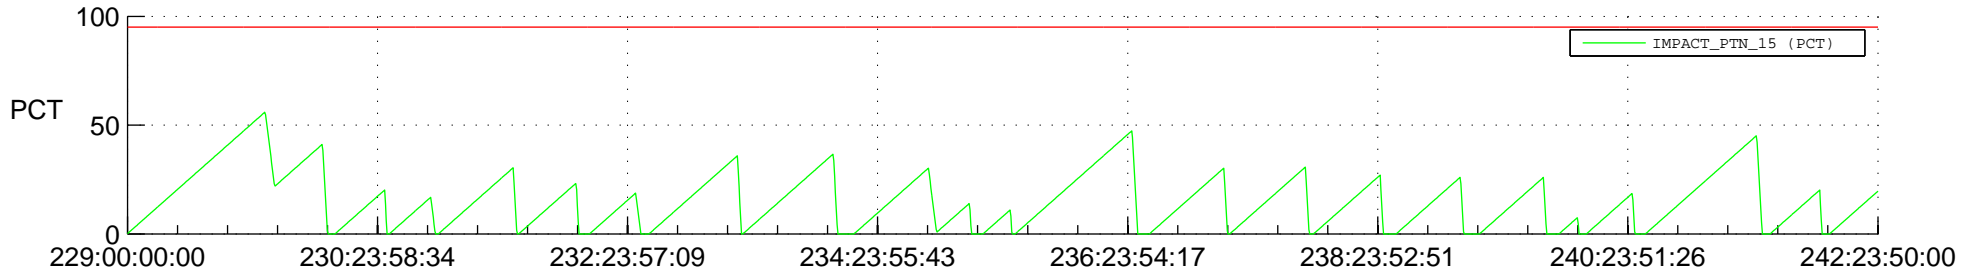

STEREO AHEAD SSR PCT Full Prediction

SWAVES_Percent_Full_Prediction

IMPACT_Percent_Full_Prediction

PLASTIC_Percent_Full_Prediction

Spacecraft_DownLink_Rate

Ground Time (2021:229:00:00:00.000 -2021:242:23:50:00.000)