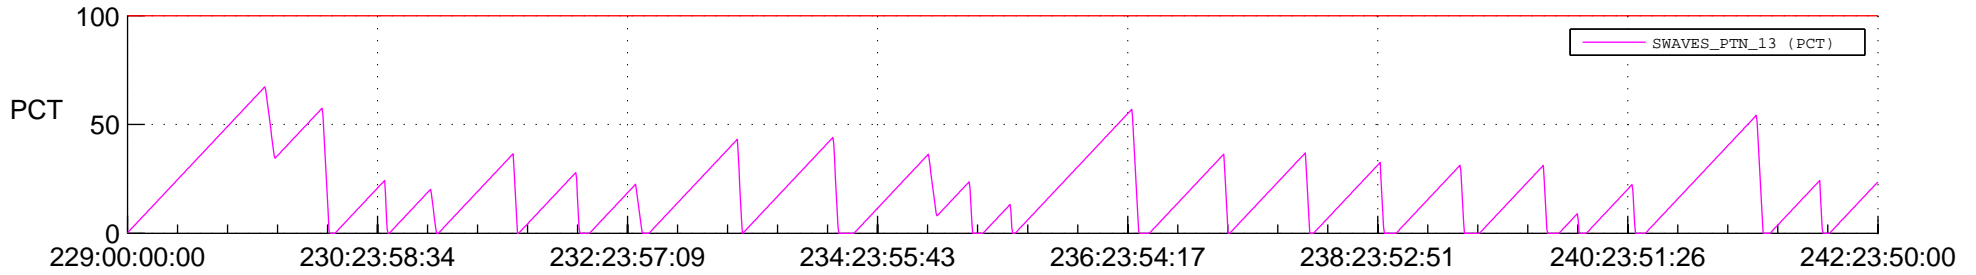

STEREO AHEAD SSR PCT Full Prediction

SWAVES_Percent_Full_Prediction

IMPACT_Percent_Full_Prediction

PLASTIC_Percent_Full_Prediction

Spacecraft_DownLink_Rate

Ground Time (2021:229:00:00:00.000 -2021:242:23:50:00.000)