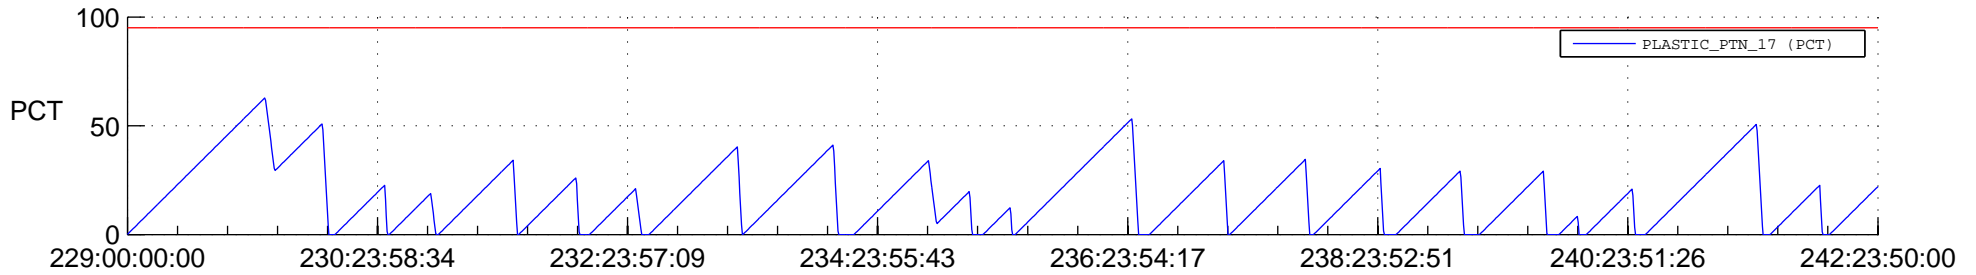

STEREO AHEAD SSR PCT Full Prediction

SWAVES_Percent_Full_Prediction

IMPACT_Percent_Full_Prediction

PLASTIC_Percent_Full_Prediction

Spacecraft_DownLink_Rate

Ground Time (2021:229:00:00:00.000 -2021:242:23:50:00.000)