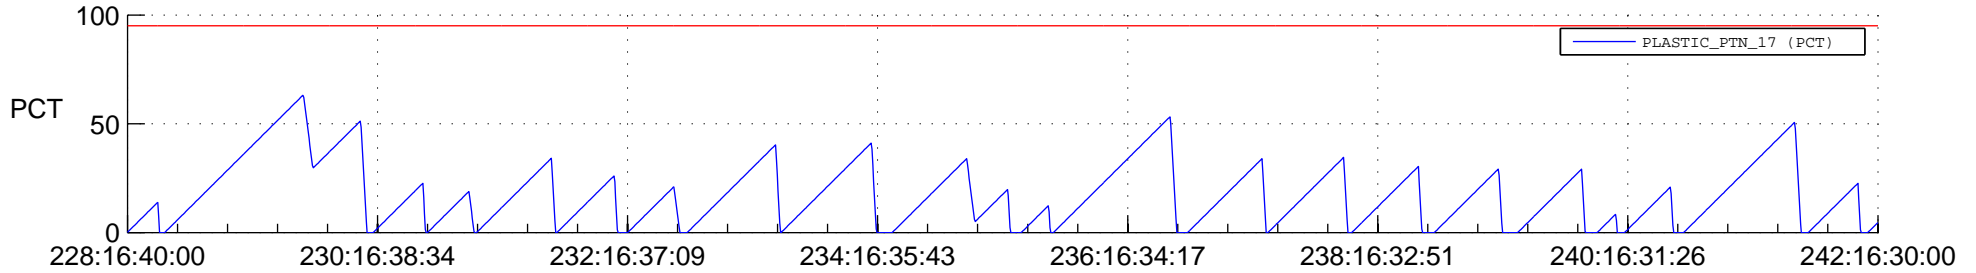

STEREO AHEAD SSR PCT Full Prediction

SWAVES_Percent_Full_Prediction

IMPACT_Percent_Full_Prediction

PLASTIC_Percent_Full_Prediction

Spacecraft_DownLink_Rate

Ground Time (2021:228:16:40:00.000 -2021:242:16:30:00.000)