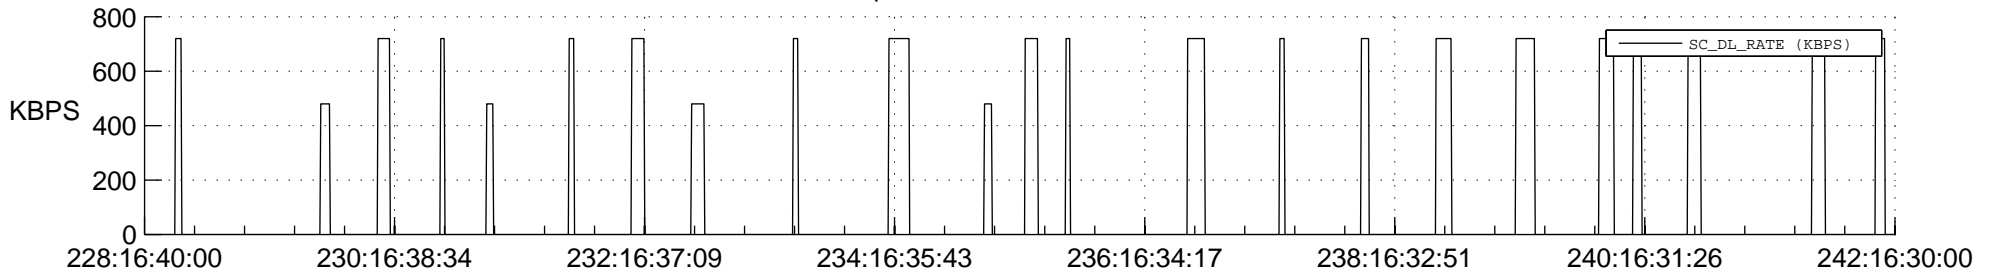

STEREO AHEAD SSR PCT Full Prediction

SWAVES_Percent_Full_Prediction

IMPACT_Percent_Full_Prediction

PLASTIC_Percent_Full_Prediction

Spacecraft_DownLink_Rate

Ground Time (2021:228:16:40:00.000 -2021:242:16:30:00.000)