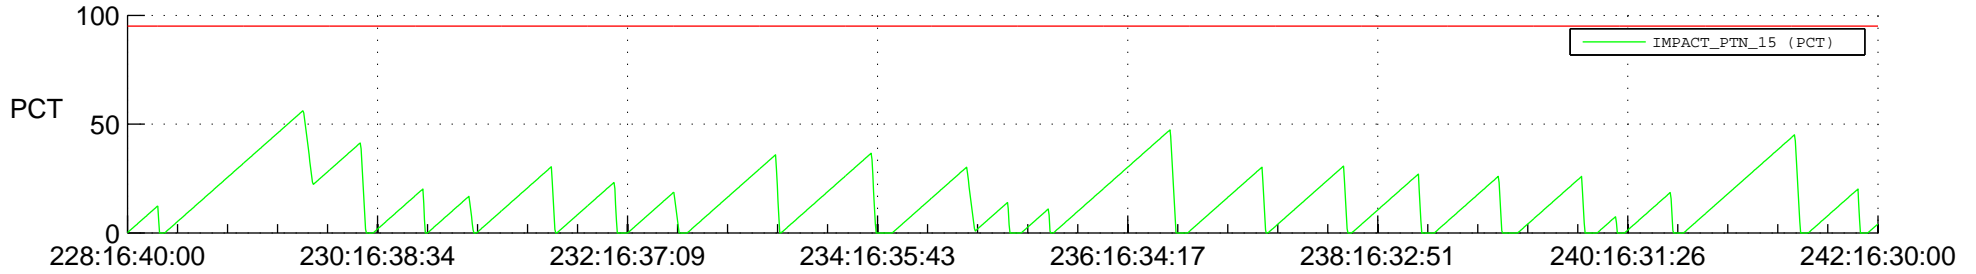

STEREO AHEAD SSR PCT Full Prediction

SWAVES_Percent_Full_Prediction

IMPACT_Percent_Full_Prediction

PLASTIC_Percent_Full_Prediction

Spacecraft_DownLink_Rate

Ground Time (2021:228:16:40:00.000 -2021:242:16:30:00.000)