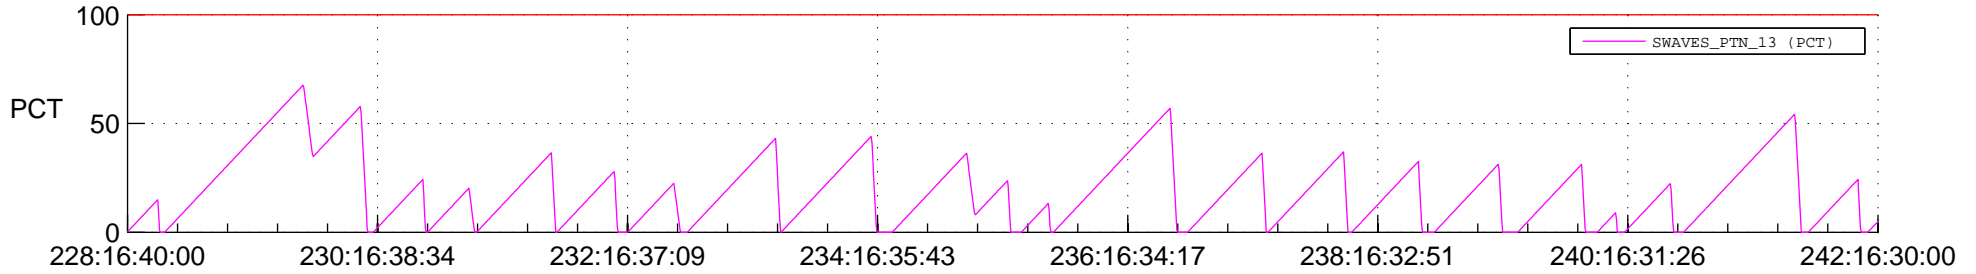

STEREO AHEAD SSR PCT Full Prediction

SWAVES_Percent_Full_Prediction

IMPACT_Percent_Full_Prediction

PLASTIC_Percent_Full_Prediction

Spacecraft_DownLink_Rate

Ground Time (2021:228:16:40:00.000 -2021:242:16:30:00.000)