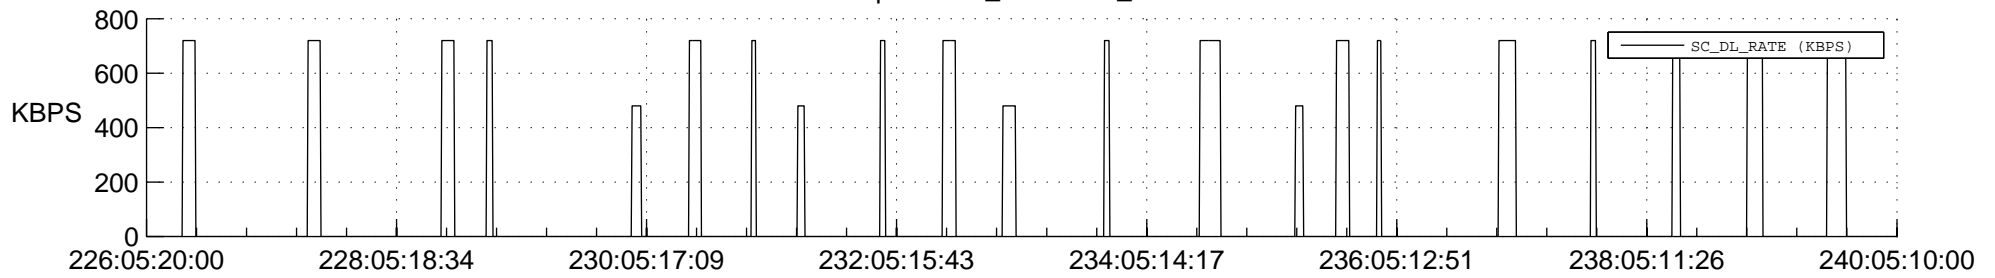

STEREO AHEAD SSR PCT Full Prediction

SWAVES_Percent_Full_Prediction

IMPACT_Percent_Full_Prediction

PLASTIC_Percent_Full_Prediction

Spacecraft_DownLink_Rate

Ground Time (2021:226:05:20:00.000 -2021:240:05:10:00.000)