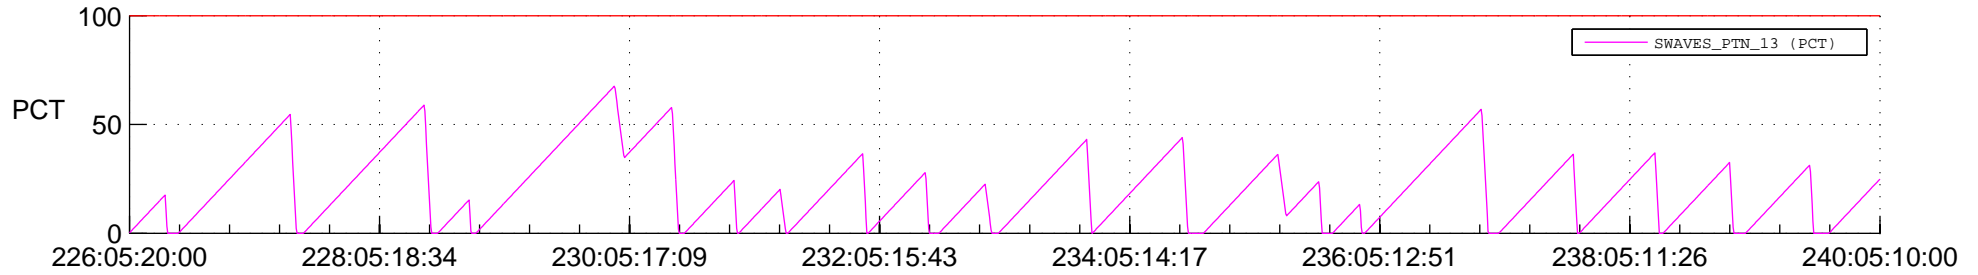

STEREO AHEAD SSR PCT Full Prediction

SWAVES_Percent_Full_Prediction

IMPACT_Percent_Full_Prediction

PLASTIC_Percent_Full_Prediction

Spacecraft_DownLink_Rate

Ground Time (2021:226:05:20:00.000 -2021:240:05:10:00.000)