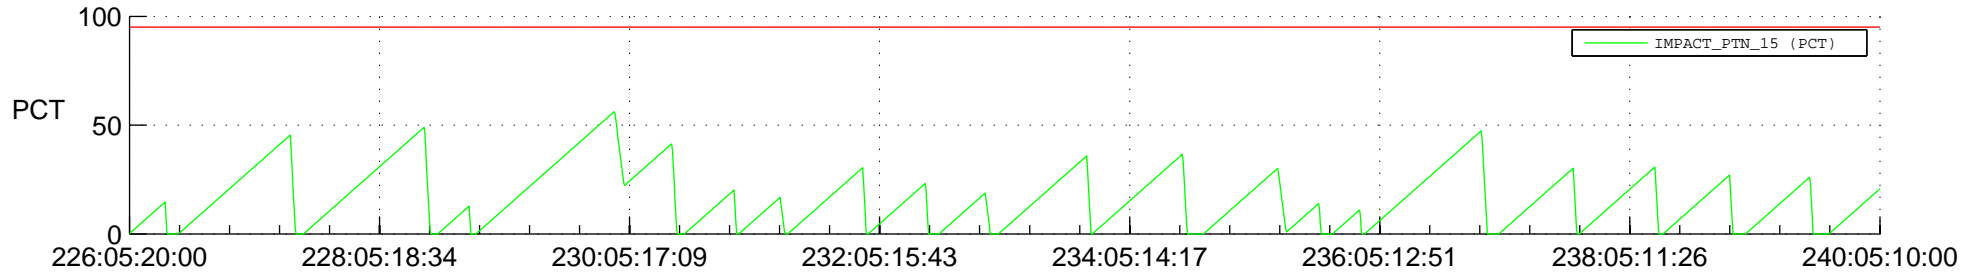

STEREO AHEAD SSR PCT Full Prediction

SWAVES_Percent_Full_Prediction

IMPACT_Percent_Full_Prediction

PLASTIC_Percent_Full_Prediction

Spacecraft_DownLink_Rate

Ground Time (2021:226:05:20:00.000 -2021:240:05:10:00.000)