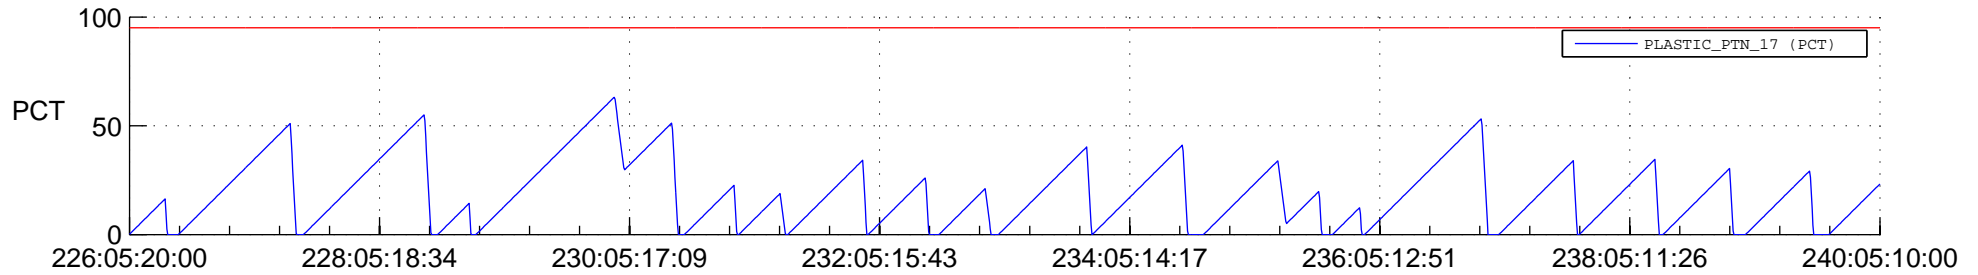

STEREO AHEAD SSR PCT Full Prediction

SWAVES_Percent_Full_Prediction

IMPACT_Percent_Full_Prediction

PLASTIC_Percent_Full_Prediction

Spacecraft_DownLink_Rate

Ground Time (2021:226:05:20:00.000 -2021:240:05:10:00.000)