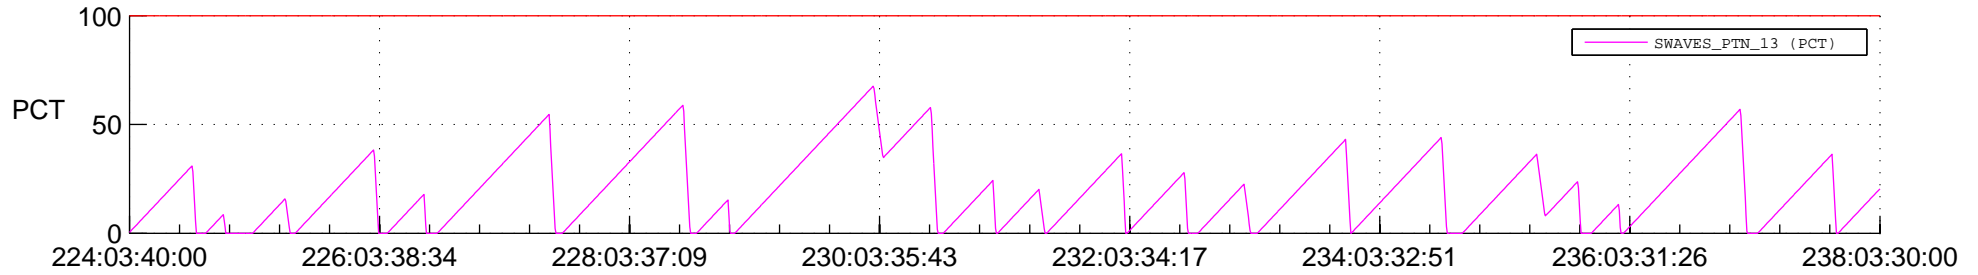

## SWAVES\_Percent\_Full\_Prediction

## Spacecraft\_DownLink\_Rate

Ground Time (2021:224:03:40:00.000 -2021:238:03:30:00.000)