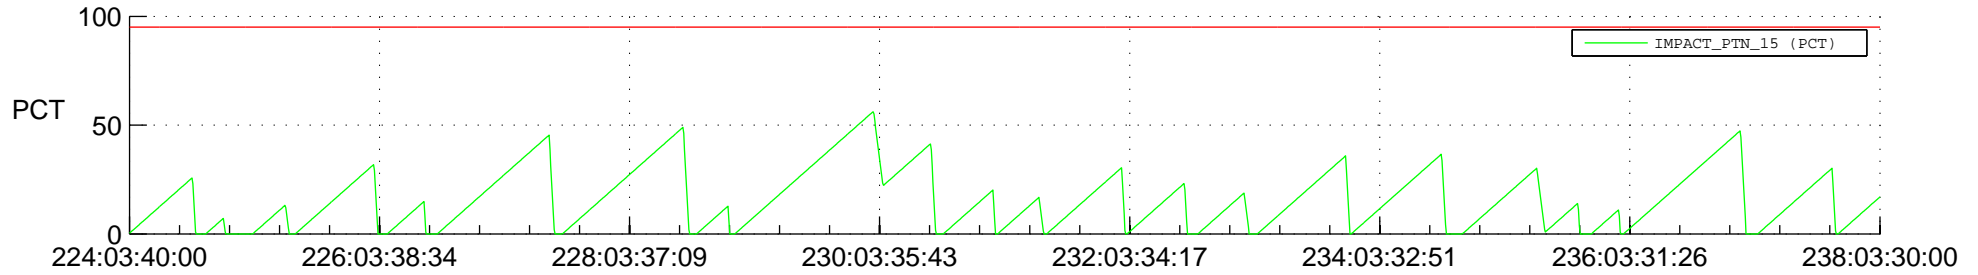

IMPACT_Percent_Full_Prediction