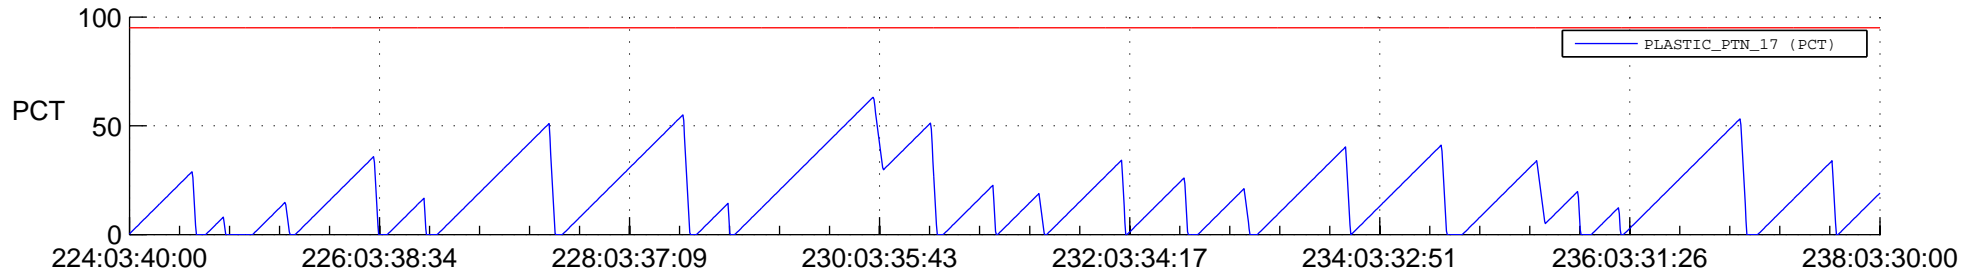

# STEREO AHEAD SSR PCT Full Prediction

## SWAVES\_Percent\_Full\_Prediction

## Spacecraft\_DownLink\_Rate

Ground Time (2021:224:03:40:00.000 -2021:238:03:30:00.000)