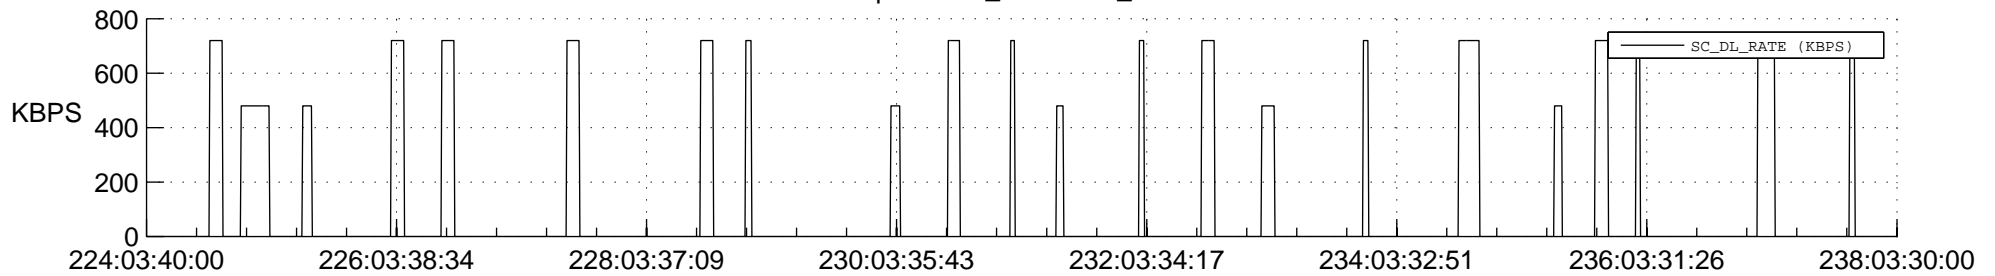

## Spacecraft\_DownLink\_Rate

Ground Time (2021:224:03:40:00.000 -2021:238:03:30:00.000)