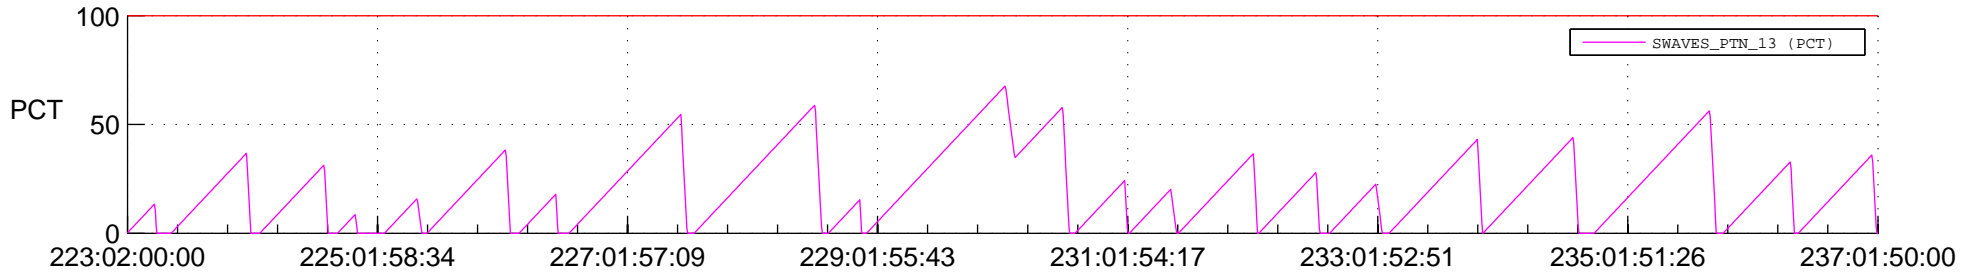

STEREO AHEAD SSR PCT Full Prediction

SWAVES_Percent_Full_Prediction

IMPACT_Percent_Full_Prediction

PLASTIC_Percent_Full_Prediction

Spacecraft_DownLink_Rate

Ground Time (2021:223:02:00:00.000 -2021:237:01:50:00.000)