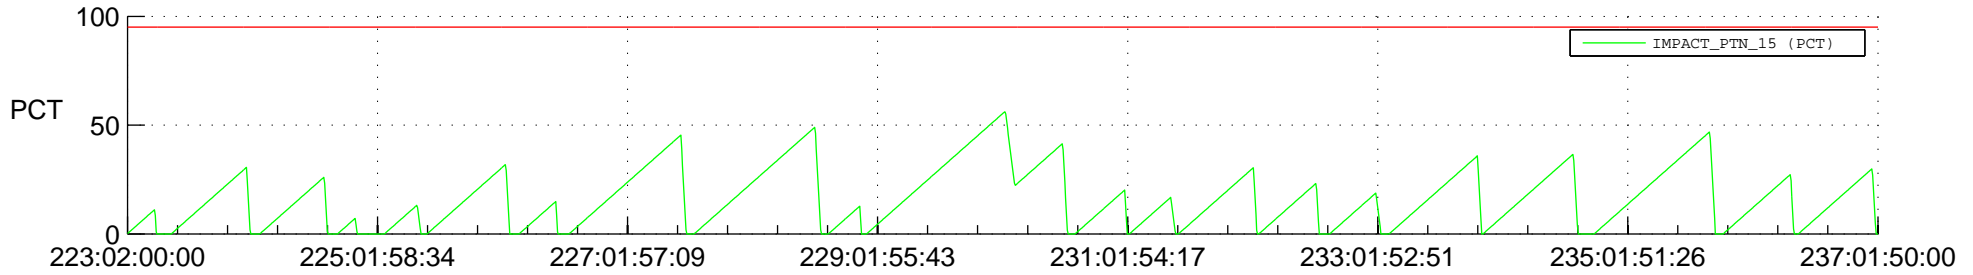

STEREO AHEAD SSR PCT Full Prediction

SWAVES_Percent_Full_Prediction

IMPACT_Percent_Full_Prediction

PLASTIC_Percent_Full_Prediction

Spacecraft_DownLink_Rate

Ground Time (2021:223:02:00:00.000 -2021:237:01:50:00.000)