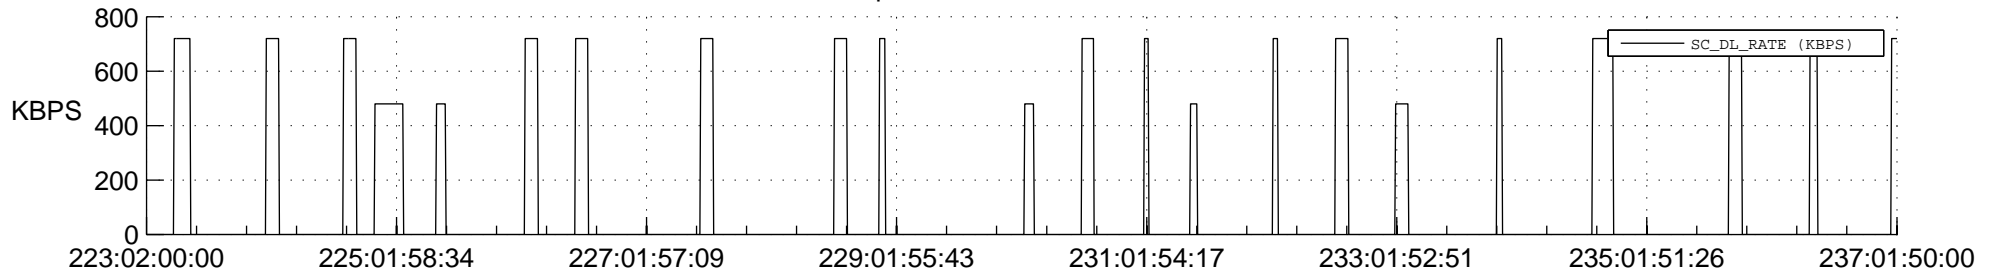

STEREO AHEAD SSR PCT Full Prediction

SWAVES_Percent_Full_Prediction

IMPACT_Percent_Full_Prediction

PLASTIC_Percent_Full_Prediction

Spacecraft_DownLink_Rate

Ground Time (2021:223:02:00:00.000 -2021:237:01:50:00.000)