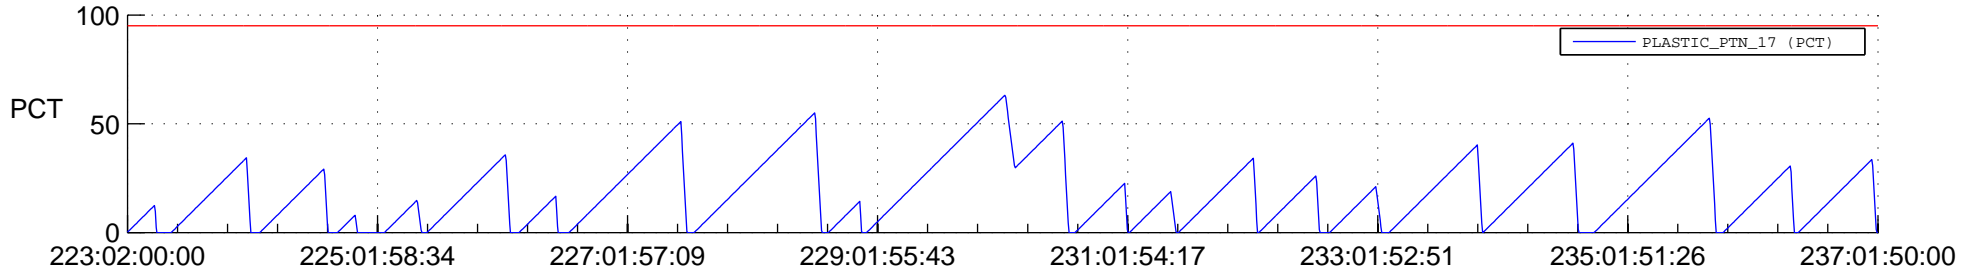

STEREO AHEAD SSR PCT Full Prediction

SWAVES_Percent_Full_Prediction

IMPACT_Percent_Full_Prediction

PLASTIC_Percent_Full_Prediction

Spacecraft_DownLink_Rate

Ground Time (2021:223:02:00:00.000 -2021:237:01:50:00.000)