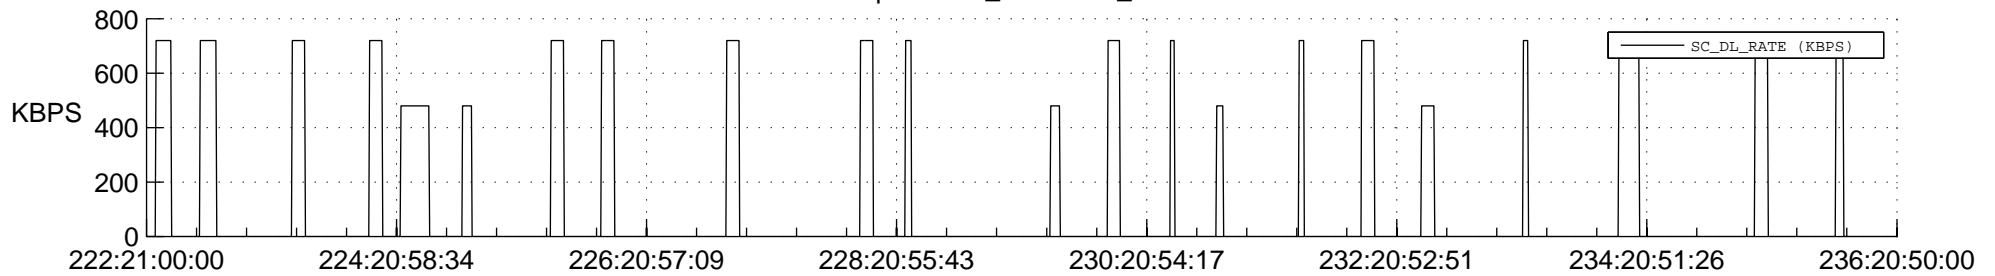

STEREO AHEAD SSR PCT Full Prediction

SWAVES_Percent_Full_Prediction

IMPACT_Percent_Full_Prediction

PLASTIC_Percent_Full_Prediction

Spacecraft_DownLink_Rate

Ground Time (2021:222:21:00:00.000 -2021:236:20:50:00.000)