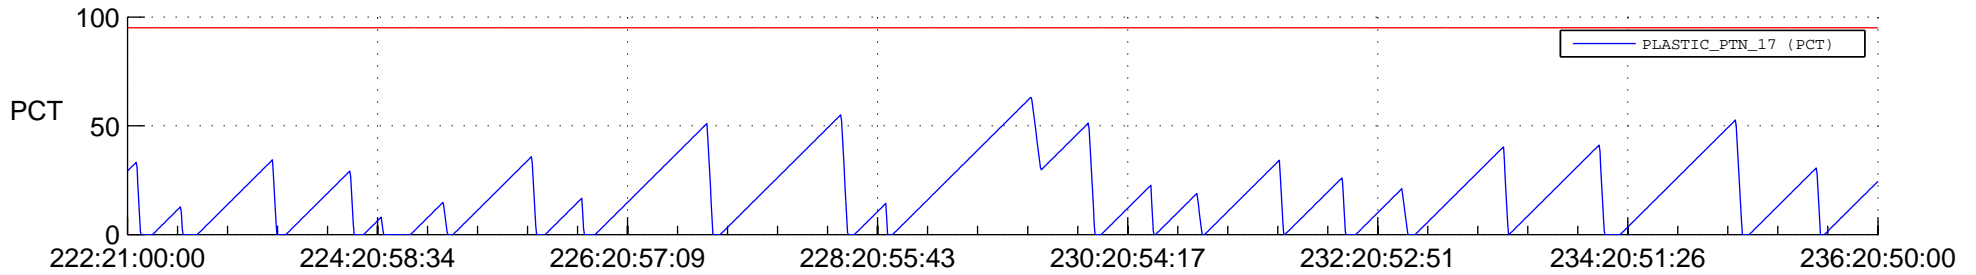

STEREO AHEAD SSR PCT Full Prediction

SWAVES_Percent_Full_Prediction

IMPACT_Percent_Full_Prediction

PLASTIC_Percent_Full_Prediction

Spacecraft_DownLink_Rate

Ground Time (2021:222:21:00:00.000 -2021:236:20:50:00.000)