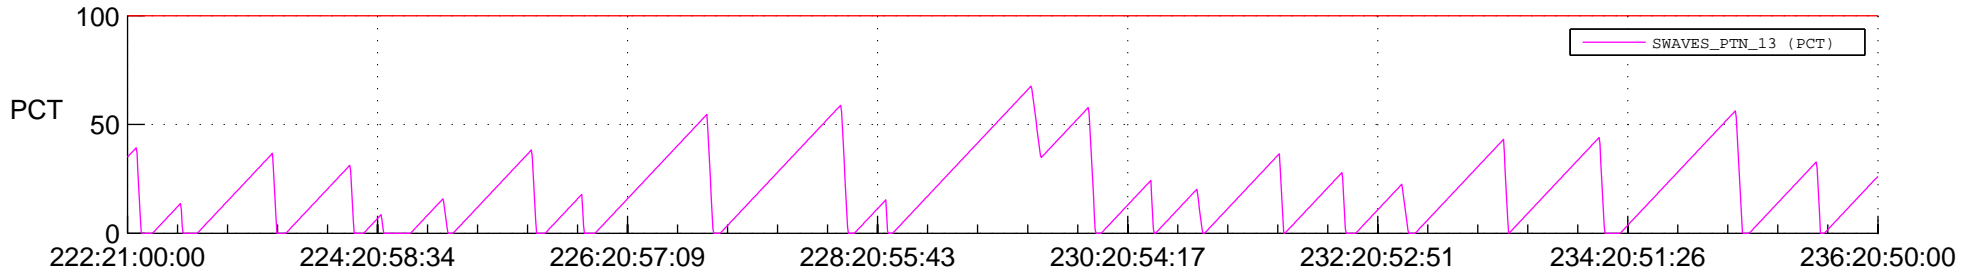

STEREO AHEAD SSR PCT Full Prediction

SWAVES_Percent_Full_Prediction

IMPACT_Percent_Full_Prediction

PLASTIC_Percent_Full_Prediction

Spacecraft_DownLink_Rate

Ground Time (2021:222:21:00:00.000 -2021:236:20:50:00.000)