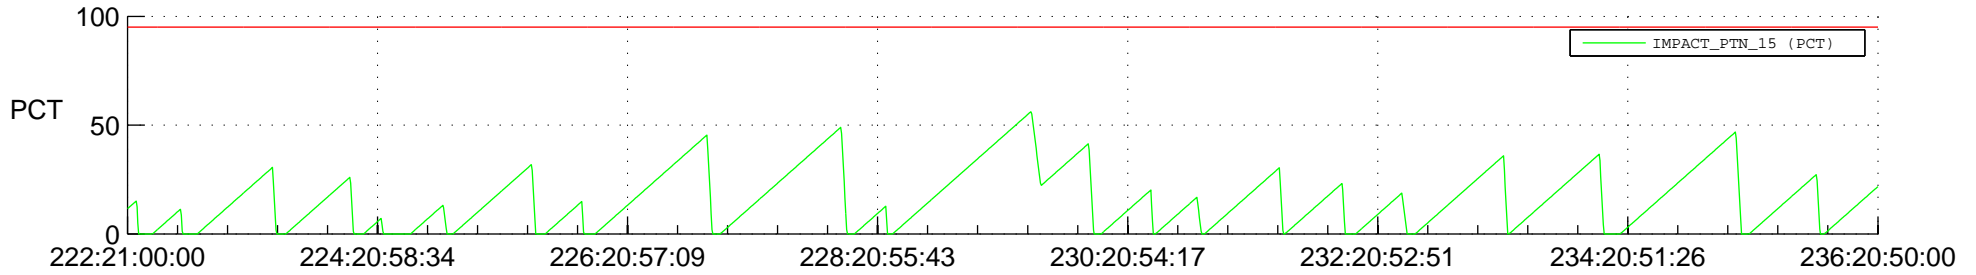

STEREO AHEAD SSR PCT Full Prediction

SWAVES_Percent_Full_Prediction

IMPACT_Percent_Full_Prediction

PLASTIC_Percent_Full_Prediction

Spacecraft_DownLink_Rate

Ground Time (2021:222:21:00:00.000 -2021:236:20:50:00.000)