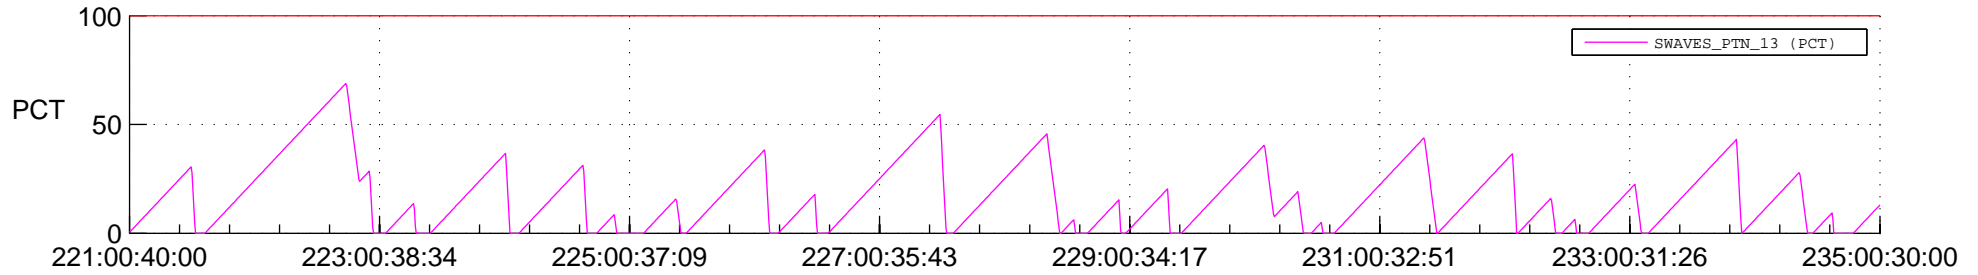

STEREO AHEAD SSR PCT Full Prediction

SWAVES_Percent_Full_Prediction

IMPACT_Percent_Full_Prediction

PLASTIC_Percent_Full_Prediction

Spacecraft_DownLink_Rate