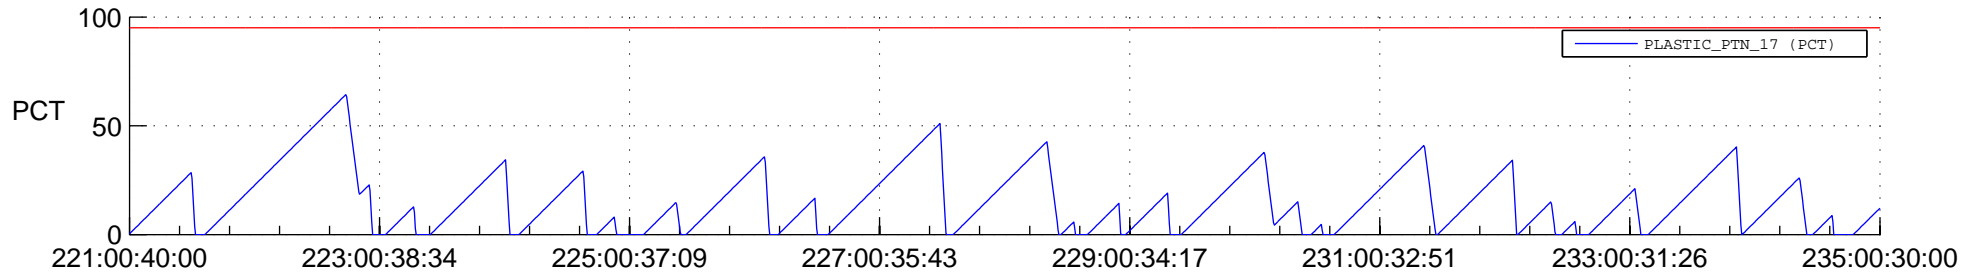

STEREO AHEAD SSR PCT Full Prediction

SWAVES_Percent_Full_Prediction

IMPACT_Percent_Full_Prediction

PLASTIC_Percent_Full_Prediction

Spacecraft_DownLink_Rate