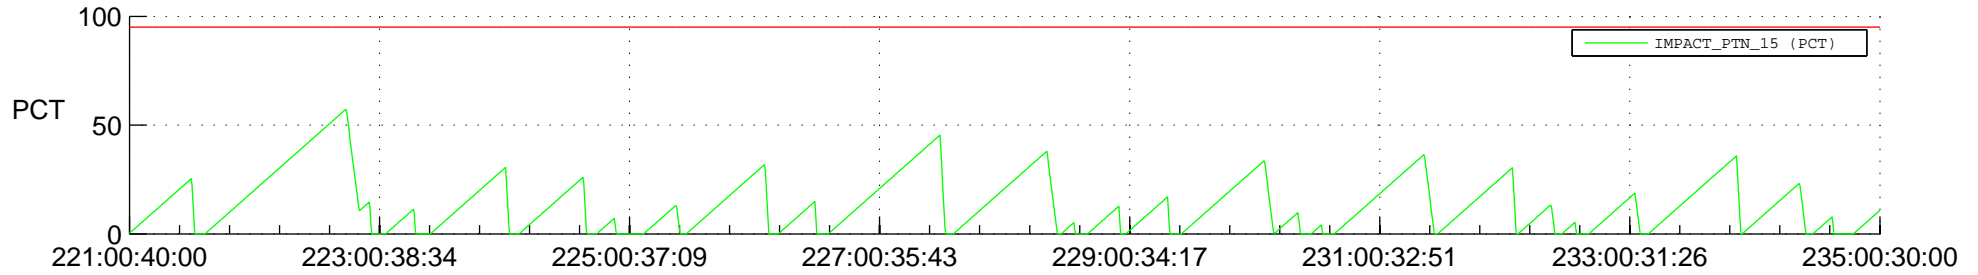

STEREO AHEAD SSR PCT Full Prediction

SWAVES_Percent_Full_Prediction

IMPACT_Percent_Full_Prediction

PLASTIC_Percent_Full_Prediction

Spacecraft_DownLink_Rate