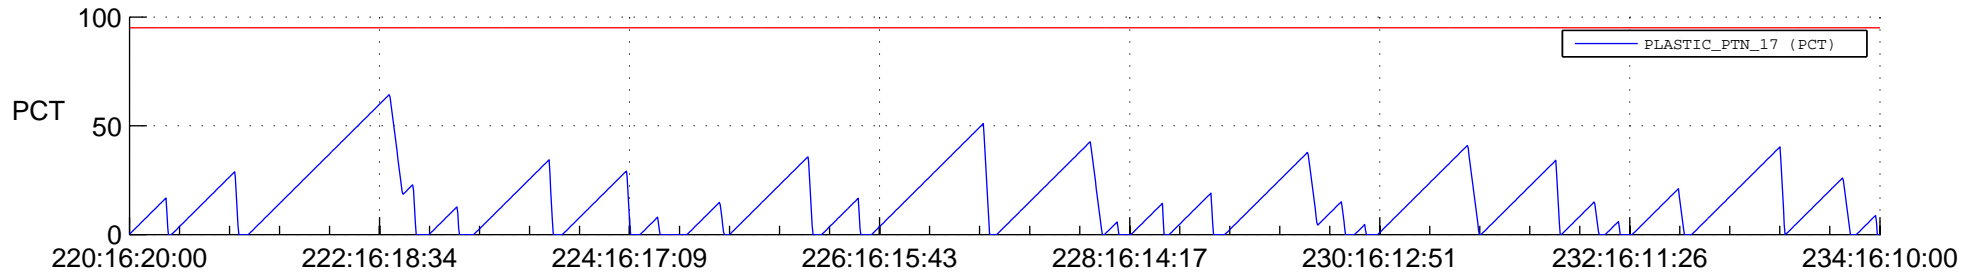

## SWAVES\_Percent\_Full\_Prediction

## Spacecraft\_DownLink\_Rate

Ground Time (2021:220:16:20:00.000 -2021:234:16:10:00.000)