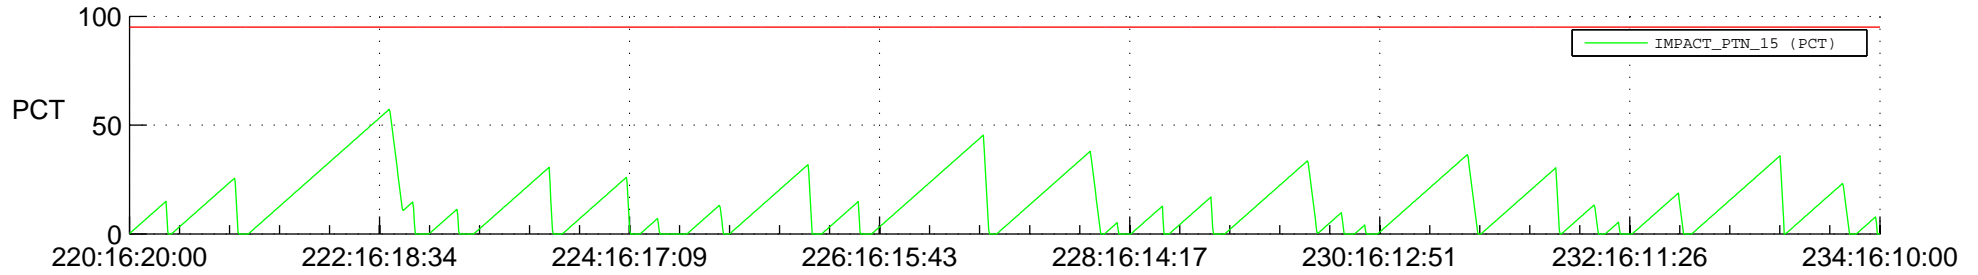

IMPACT_Percent_Full_Prediction