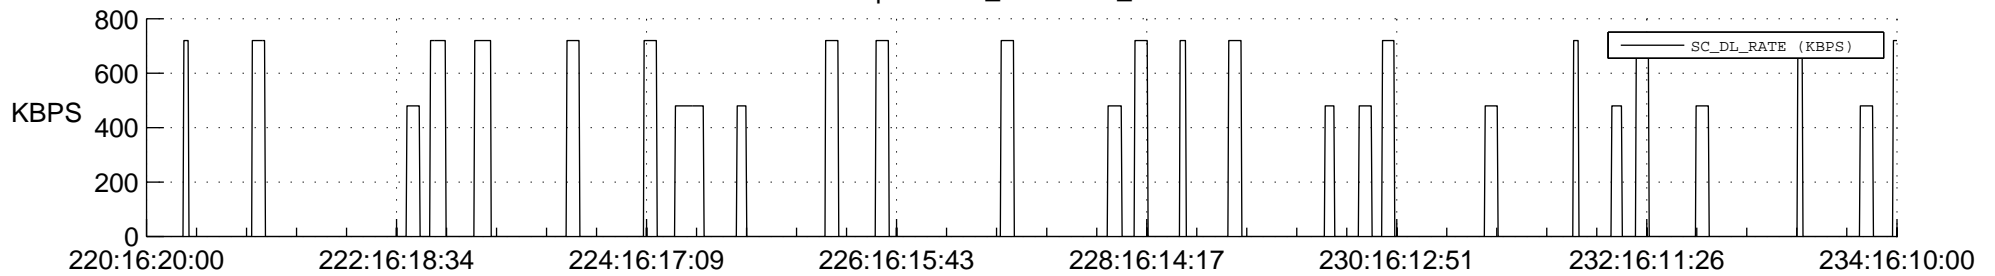

## Spacecraft\_DownLink\_Rate

Ground Time (2021:220:16:20:00.000 -2021:234:16:10:00.000)