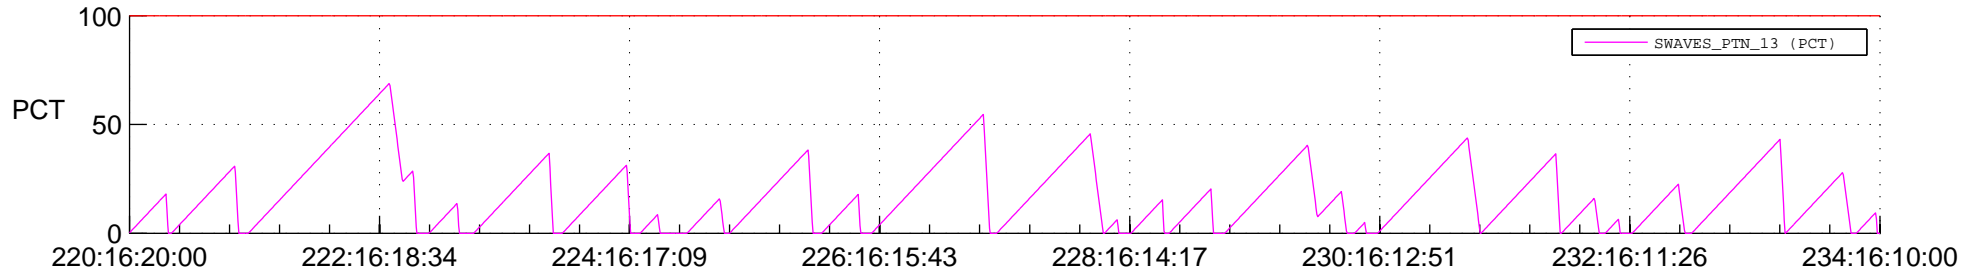

## SWAVES\_Percent\_Full\_Prediction

## Spacecraft\_DownLink\_Rate

Ground Time (2021:220:16:20:00.000 -2021:234:16:10:00.000)