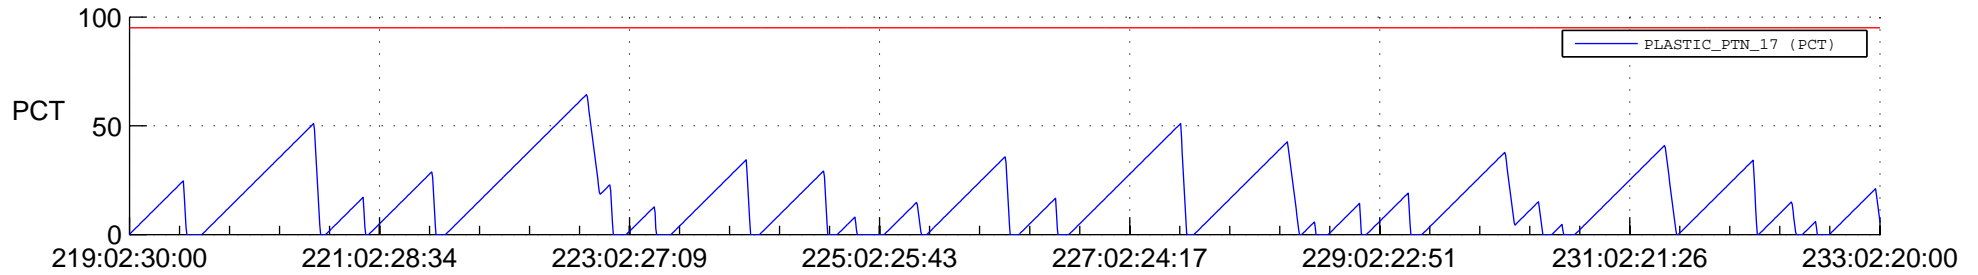

STEREO AHEAD SSR PCT Full Prediction

SWAVES_Percent_Full_Prediction

IMPACT_Percent_Full_Prediction

PLASTIC_Percent_Full_Prediction

Spacecraft_DownLink_Rate