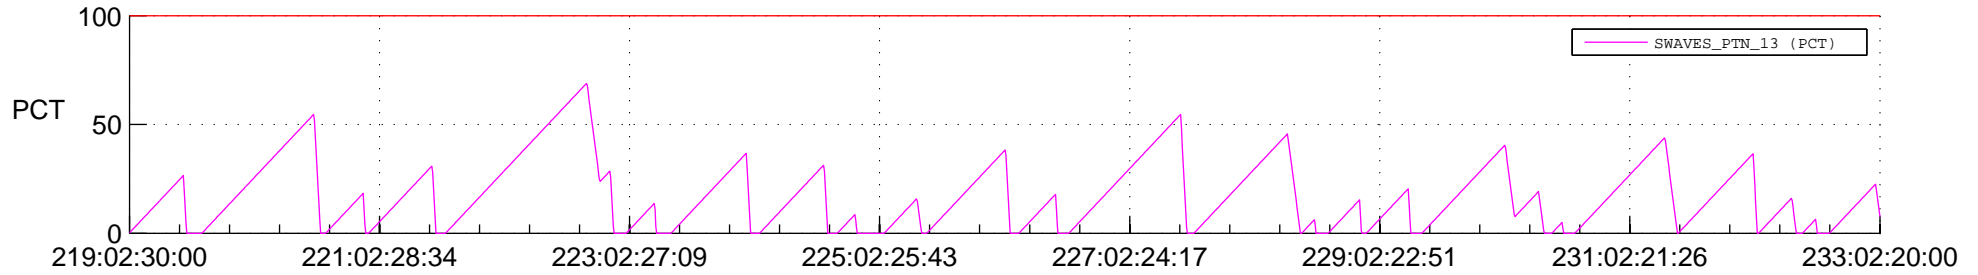

STEREO AHEAD SSR PCT Full Prediction

SWAVES_Percent_Full_Prediction

IMPACT_Percent_Full_Prediction

PLASTIC_Percent_Full_Prediction

Spacecraft_DownLink_Rate