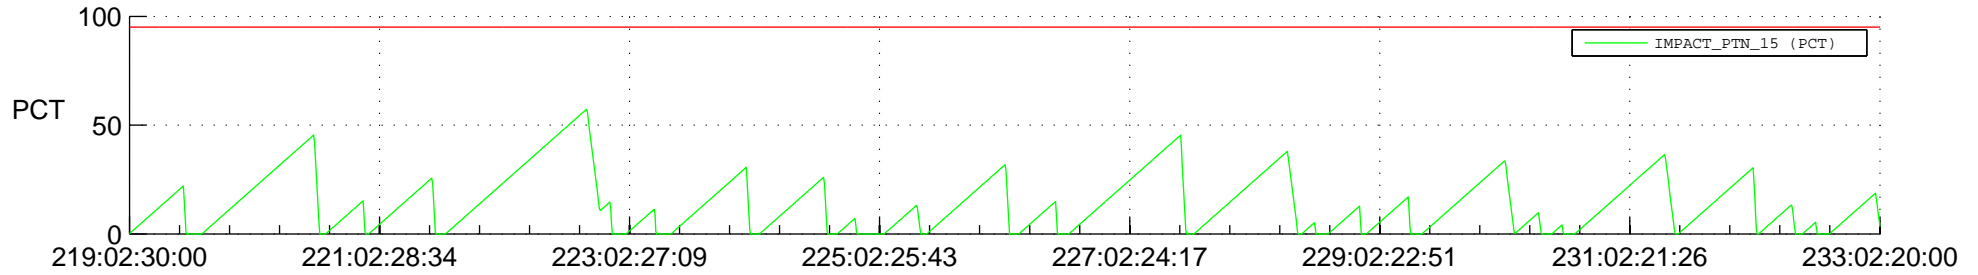

STEREO AHEAD SSR PCT Full Prediction

SWAVES_Percent_Full_Prediction

IMPACT_Percent_Full_Prediction

PLASTIC_Percent_Full_Prediction

Spacecraft_DownLink_Rate