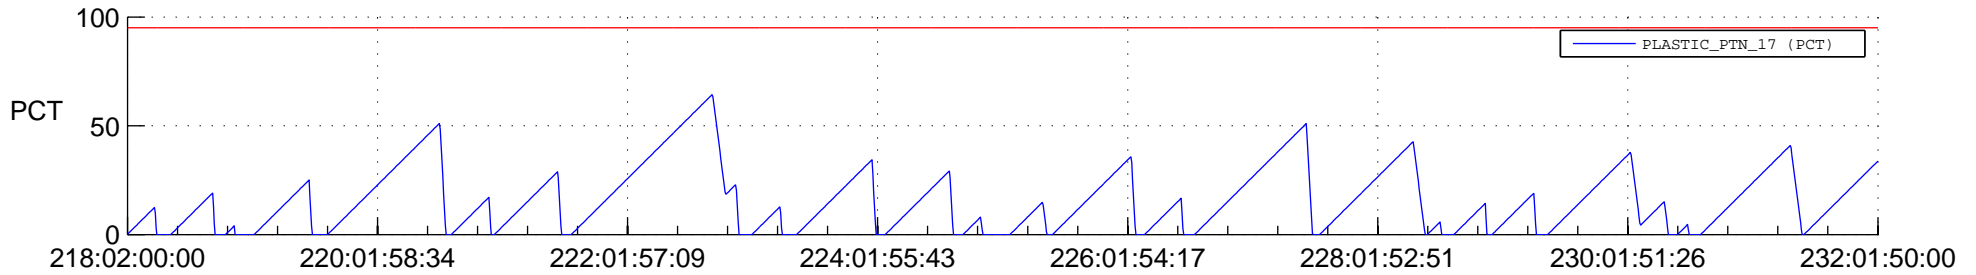

STEREO AHEAD SSR PCT Full Prediction

SWAVES_Percent_Full_Prediction

IMPACT_Percent_Full_Prediction

PLASTIC_Percent_Full_Prediction

Spacecraft_DownLink_Rate

Ground Time (2021:218:02:00:00.000 -2021:232:01:50:00.000)