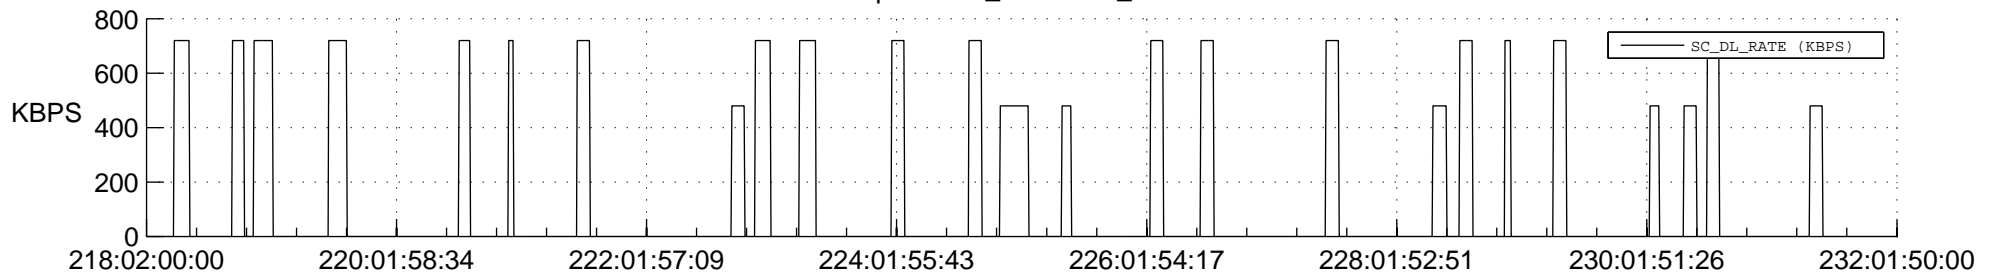

STEREO AHEAD SSR PCT Full Prediction

SWAVES_Percent_Full_Prediction

IMPACT_Percent_Full_Prediction

PLASTIC_Percent_Full_Prediction

Spacecraft_DownLink_Rate

Ground Time (2021:218:02:00:00.000 -2021:232:01:50:00.000)