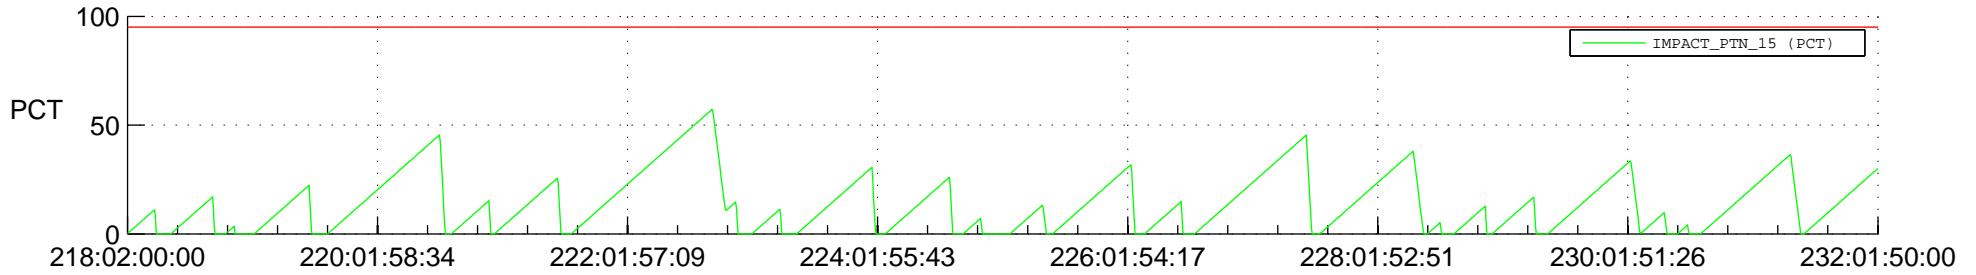

STEREO AHEAD SSR PCT Full Prediction

SWAVES_Percent_Full_Prediction

IMPACT_Percent_Full_Prediction

PLASTIC_Percent_Full_Prediction

Spacecraft_DownLink_Rate

Ground Time (2021:218:02:00:00.000 -2021:232:01:50:00.000)