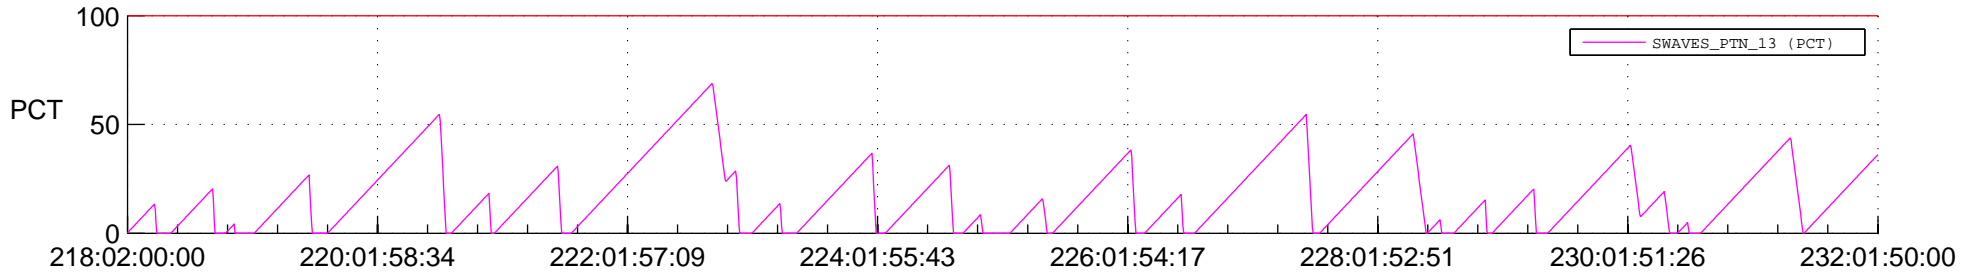

STEREO AHEAD SSR PCT Full Prediction

SWAVES_Percent_Full_Prediction

IMPACT_Percent_Full_Prediction

PLASTIC_Percent_Full_Prediction

Spacecraft_DownLink_Rate

Ground Time (2021:218:02:00:00.000 -2021:232:01:50:00.000)