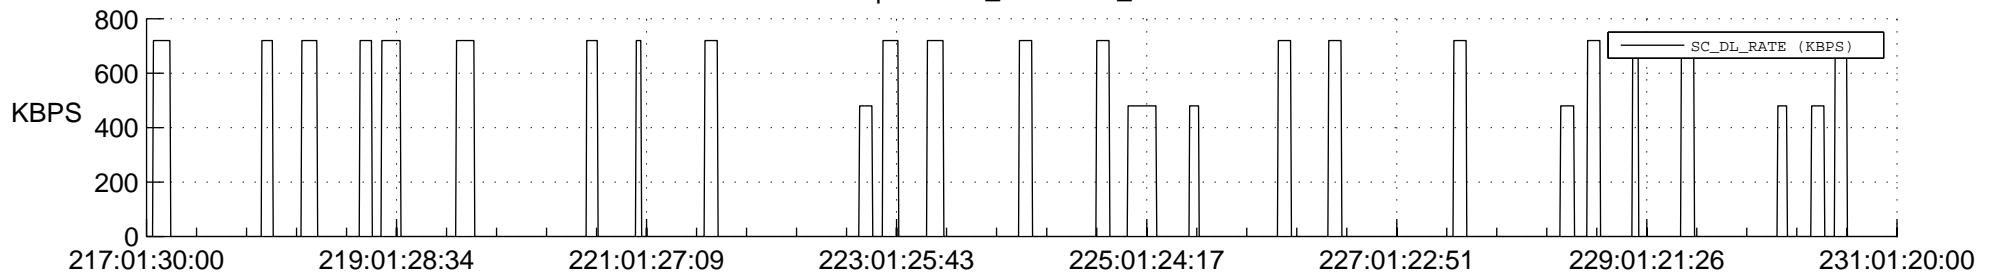

STEREO AHEAD SSR PCT Full Prediction

SWAVES_Percent_Full_Prediction

IMPACT_Percent_Full_Prediction

PLASTIC_Percent_Full_Prediction

Spacecraft_DownLink_Rate

Ground Time (2021:217:01:30:00.000 -2021:231:01:20:00.000)