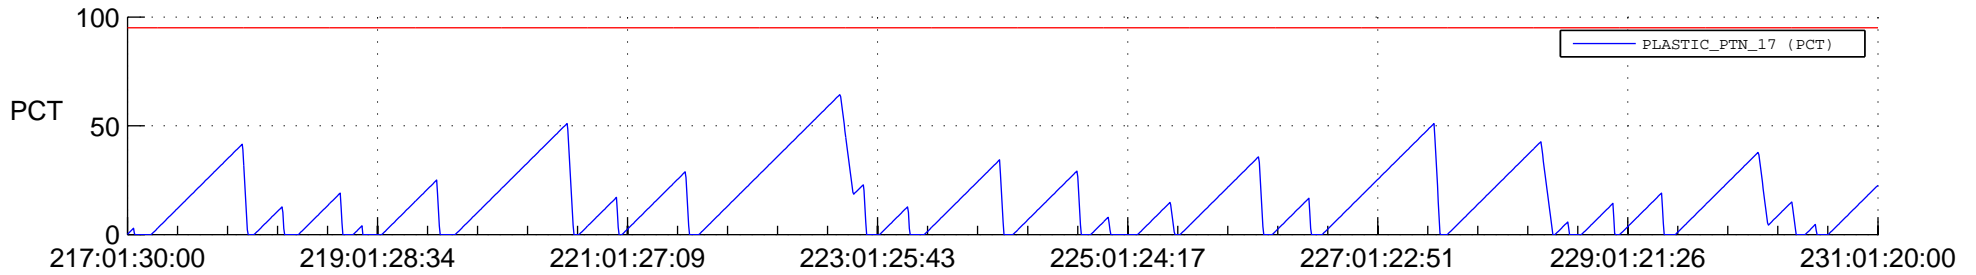

STEREO AHEAD SSR PCT Full Prediction

SWAVES_Percent_Full_Prediction

IMPACT_Percent_Full_Prediction

PLASTIC_Percent_Full_Prediction

Spacecraft_DownLink_Rate

Ground Time (2021:217:01:30:00.000 -2021:231:01:20:00.000)