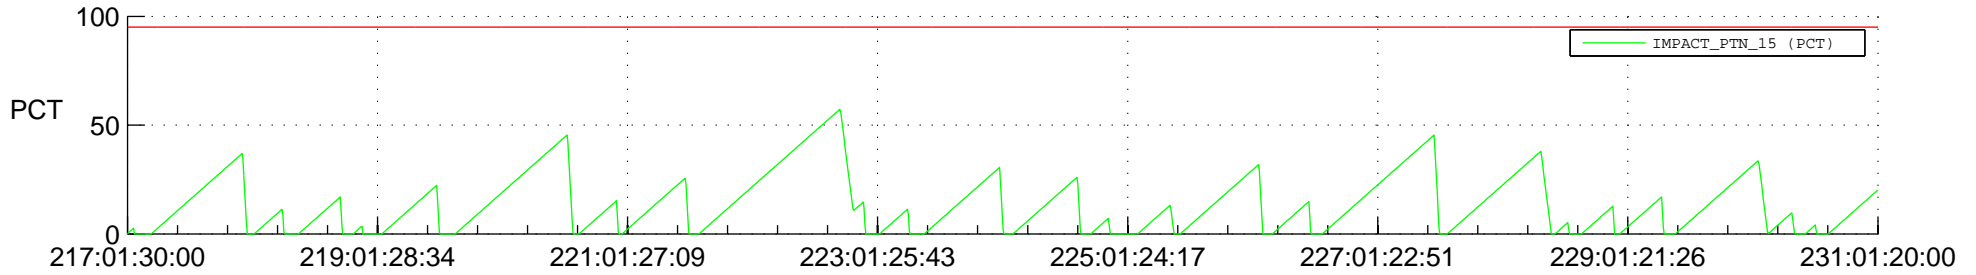

STEREO AHEAD SSR PCT Full Prediction

SWAVES_Percent_Full_Prediction

IMPACT_Percent_Full_Prediction

PLASTIC_Percent_Full_Prediction

Spacecraft_DownLink_Rate

Ground Time (2021:217:01:30:00.000 -2021:231:01:20:00.000)