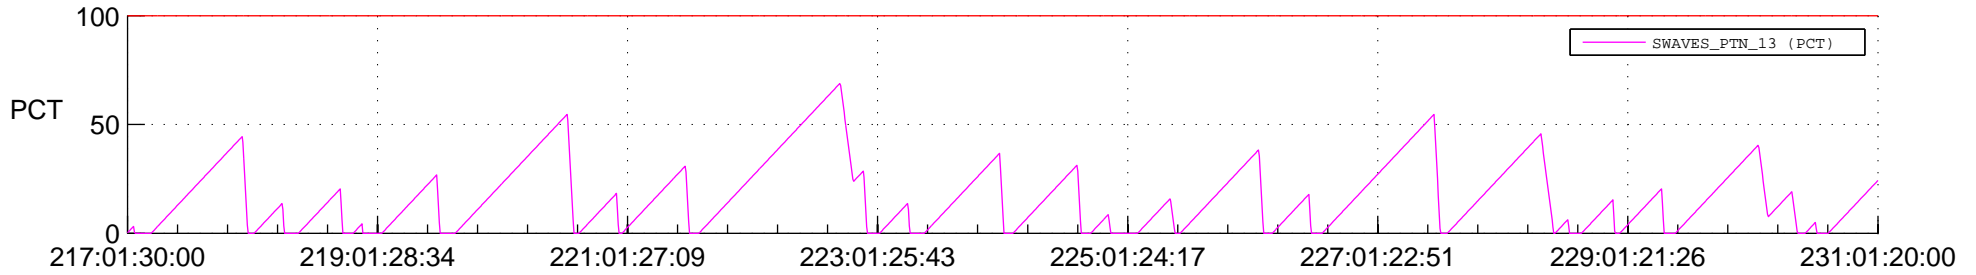

STEREO AHEAD SSR PCT Full Prediction

SWAVES_Percent_Full_Prediction

IMPACT_Percent_Full_Prediction

PLASTIC_Percent_Full_Prediction

Spacecraft_DownLink_Rate

Ground Time (2021:217:01:30:00.000 -2021:231:01:20:00.000)