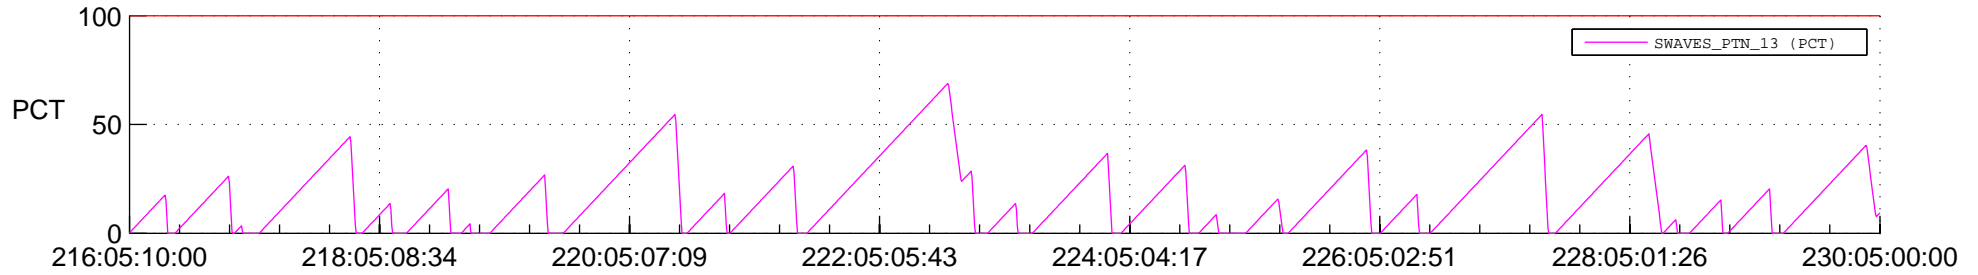

STEREO AHEAD SSR PCT Full Prediction

SWAVES_Percent_Full_Prediction

IMPACT_Percent_Full_Prediction

PLASTIC_Percent_Full_Prediction

Spacecraft_DownLink_Rate