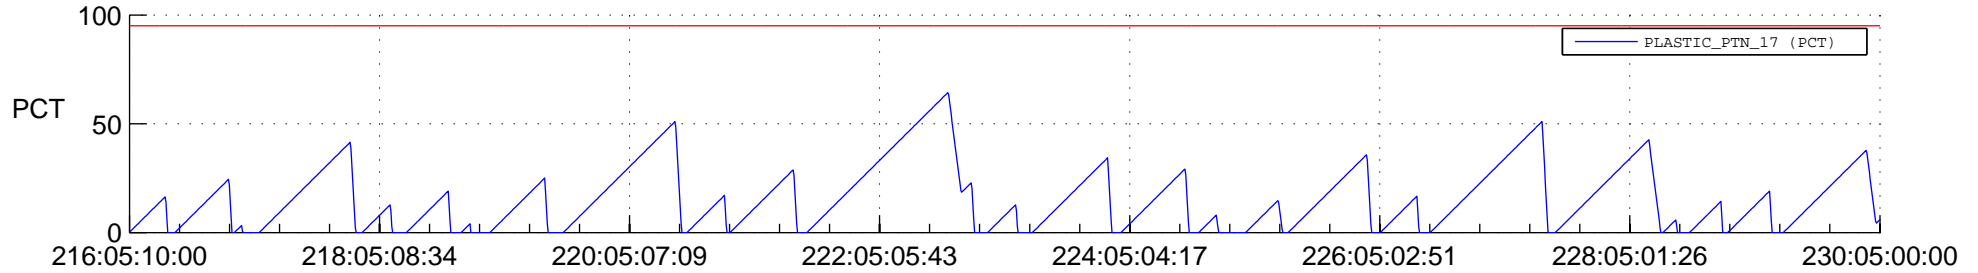

STEREO AHEAD SSR PCT Full Prediction

SWAVES_Percent_Full_Prediction

IMPACT_Percent_Full_Prediction

PLASTIC_Percent_Full_Prediction

Spacecraft_DownLink_Rate