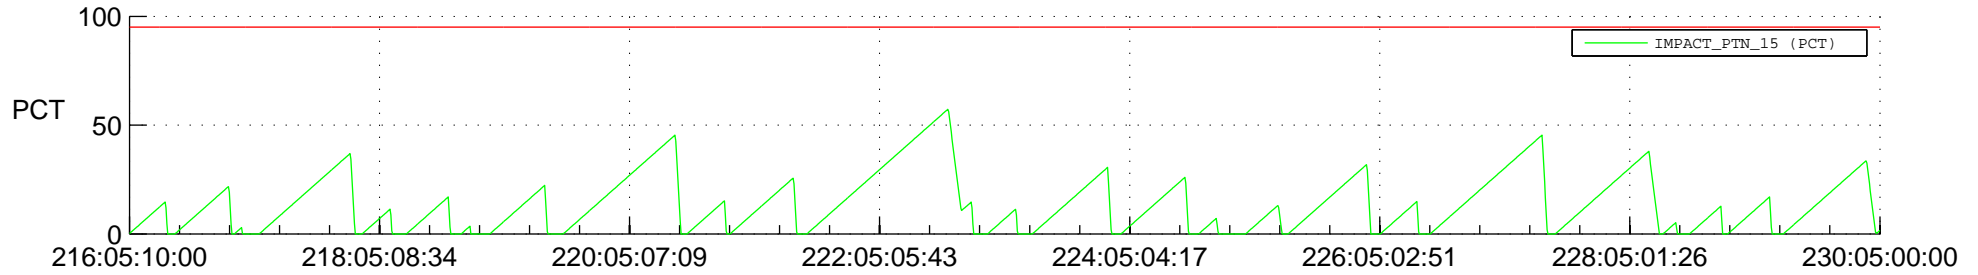

STEREO AHEAD SSR PCT Full Prediction

SWAVES_Percent_Full_Prediction

IMPACT_Percent_Full_Prediction

PLASTIC_Percent_Full_Prediction

Spacecraft_DownLink_Rate