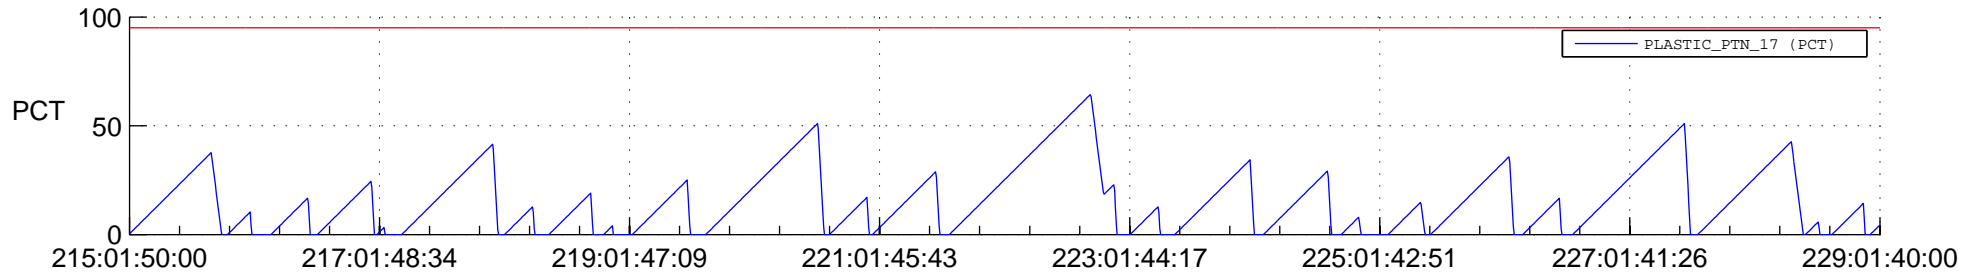

STEREO AHEAD SSR PCT Full Prediction

SWAVES_Percent_Full_Prediction

IMPACT_Percent_Full_Prediction

PLASTIC_Percent_Full_Prediction

Spacecraft_DownLink_Rate

Ground Time (2021:215:01:50:00.000 -2021:229:01:40:00.000)