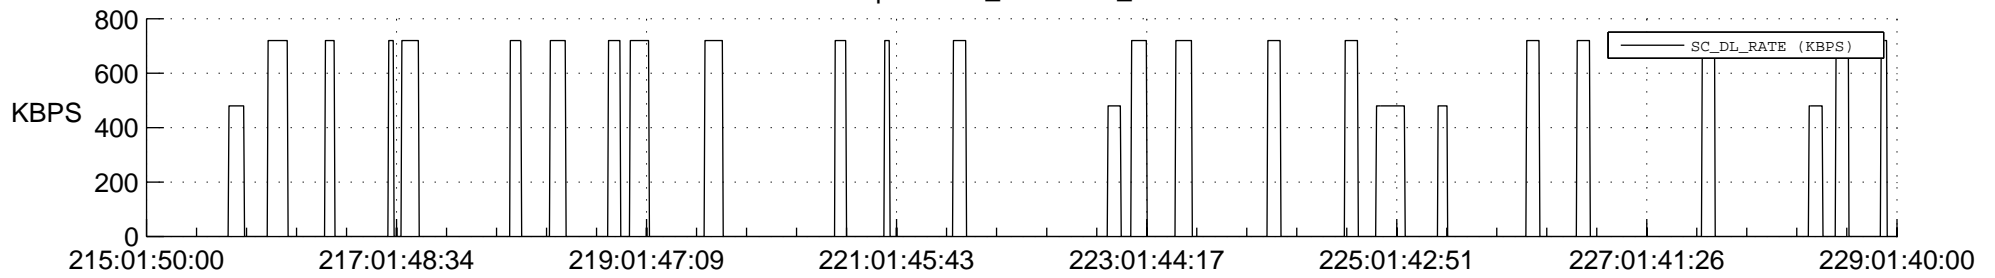

STEREO AHEAD SSR PCT Full Prediction

SWAVES_Percent_Full_Prediction

IMPACT_Percent_Full_Prediction

PLASTIC_Percent_Full_Prediction

Spacecraft_DownLink_Rate

Ground Time (2021:215:01:50:00.000 -2021:229:01:40:00.000)