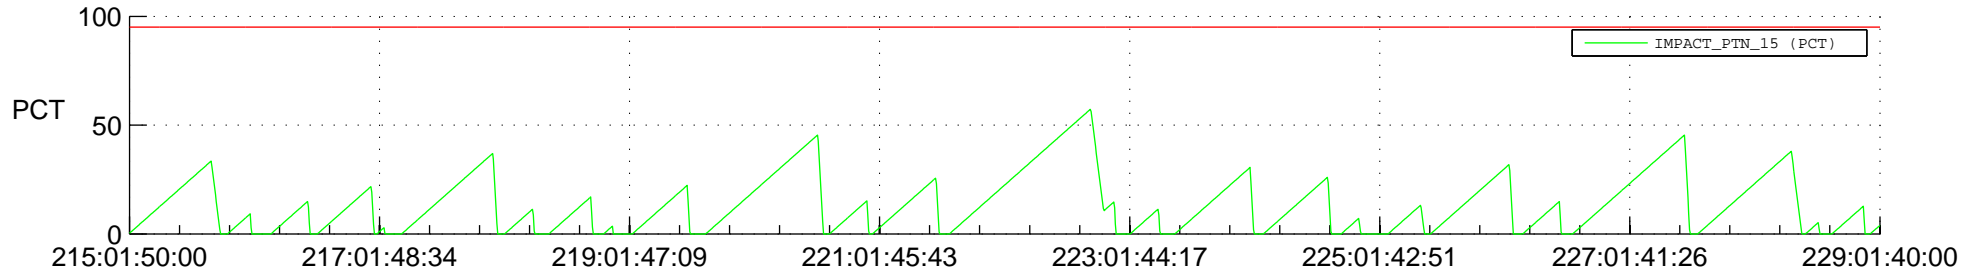

STEREO AHEAD SSR PCT Full Prediction

SWAVES_Percent_Full_Prediction

IMPACT_Percent_Full_Prediction

PLASTIC_Percent_Full_Prediction

Spacecraft_DownLink_Rate

Ground Time (2021:215:01:50:00.000 -2021:229:01:40:00.000)