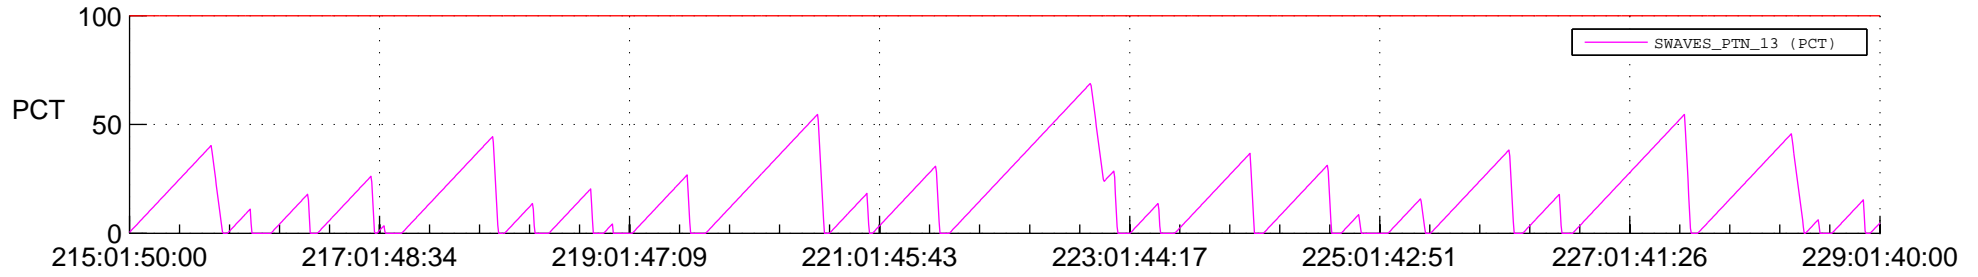

STEREO AHEAD SSR PCT Full Prediction

SWAVES_Percent_Full_Prediction

IMPACT_Percent_Full_Prediction

PLASTIC_Percent_Full_Prediction

Spacecraft_DownLink_Rate

Ground Time (2021:215:01:50:00.000 -2021:229:01:40:00.000)