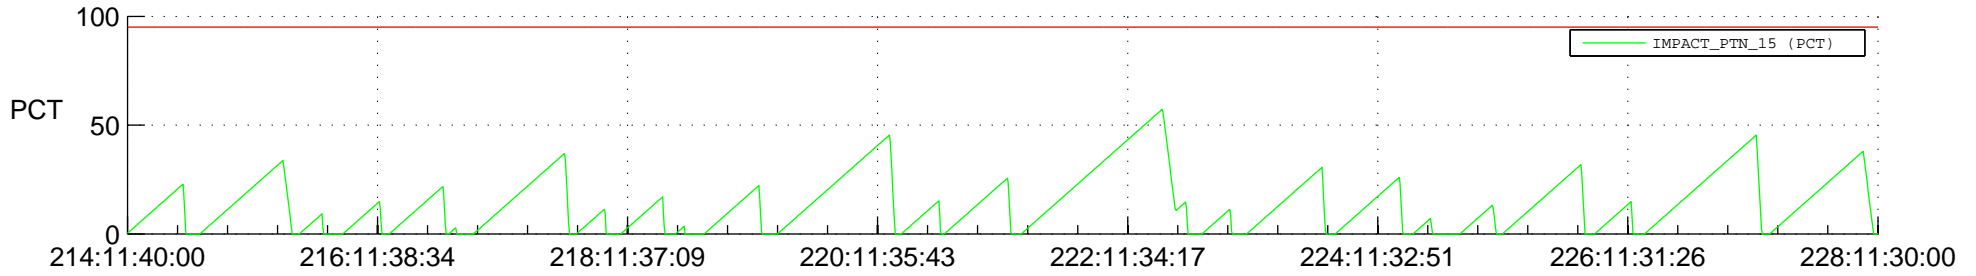

STEREO AHEAD SSR PCT Full Prediction

SWAVES_Percent_Full_Prediction

IMPACT_Percent_Full_Prediction

PLASTIC_Percent_Full_Prediction

Spacecraft_DownLink_Rate