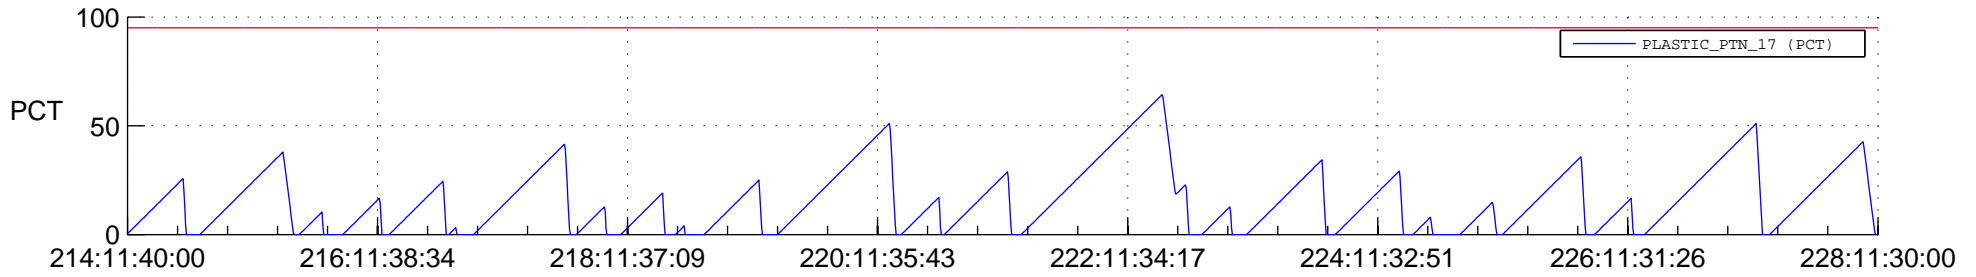

STEREO AHEAD SSR PCT Full Prediction

SWAVES_Percent_Full_Prediction

IMPACT_Percent_Full_Prediction

PLASTIC_Percent_Full_Prediction

Spacecraft_DownLink_Rate