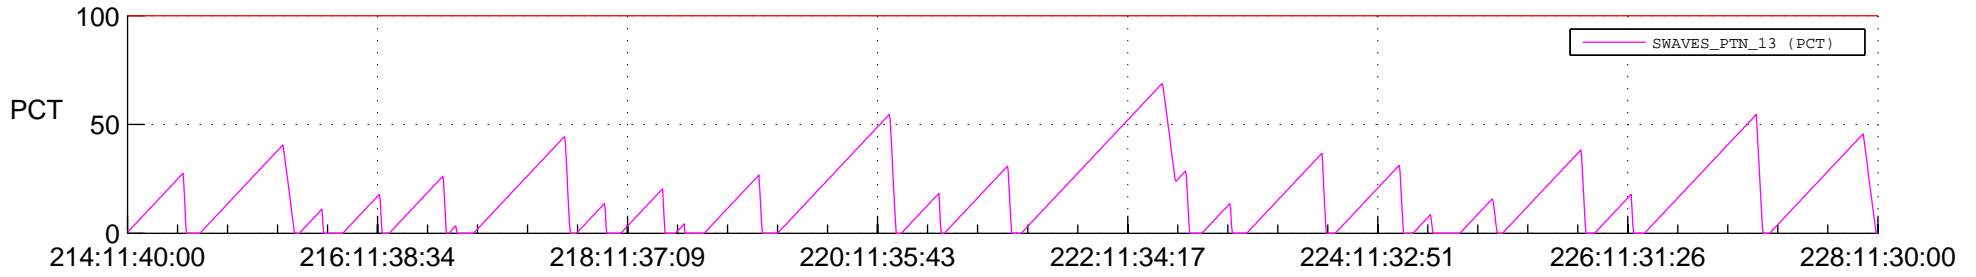

STEREO AHEAD SSR PCT Full Prediction

SWAVES_Percent_Full_Prediction

IMPACT_Percent_Full_Prediction

PLASTIC_Percent_Full_Prediction

Spacecraft_DownLink_Rate