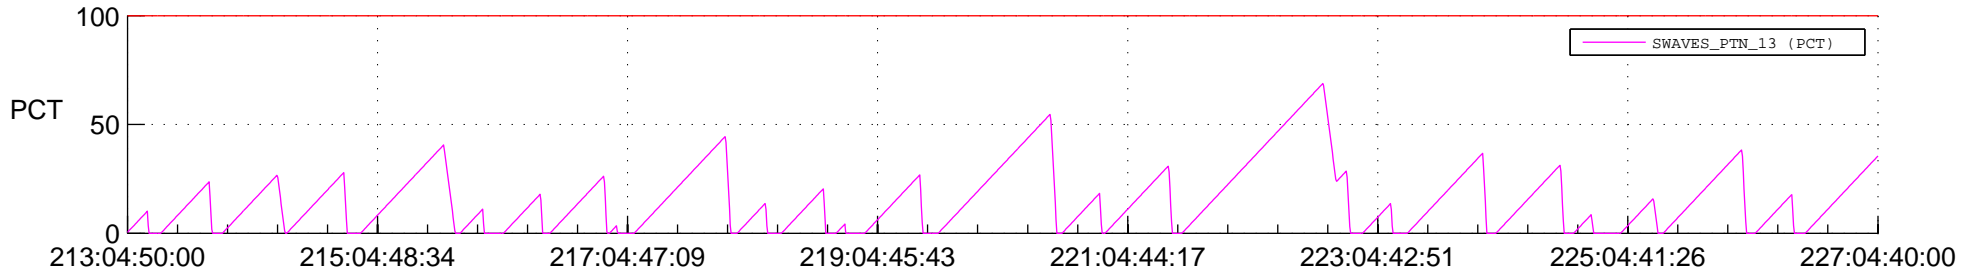

## SWAVES\_Percent\_Full\_Prediction

## Spacecraft\_DownLink\_Rate

Ground Time (2021:213:04:50:00.000 -2021:227:04:40:00.000)