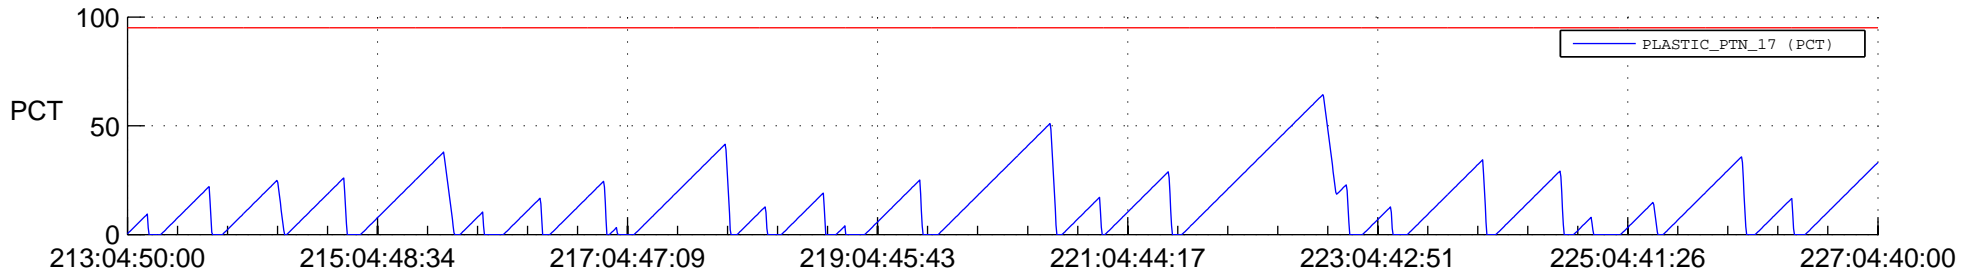

# STEREO AHEAD SSR PCT Full Prediction

## SWAVES\_Percent\_Full\_Prediction

## Spacecraft\_DownLink\_Rate

Ground Time (2021:213:04:50:00.000 -2021:227:04:40:00.000)