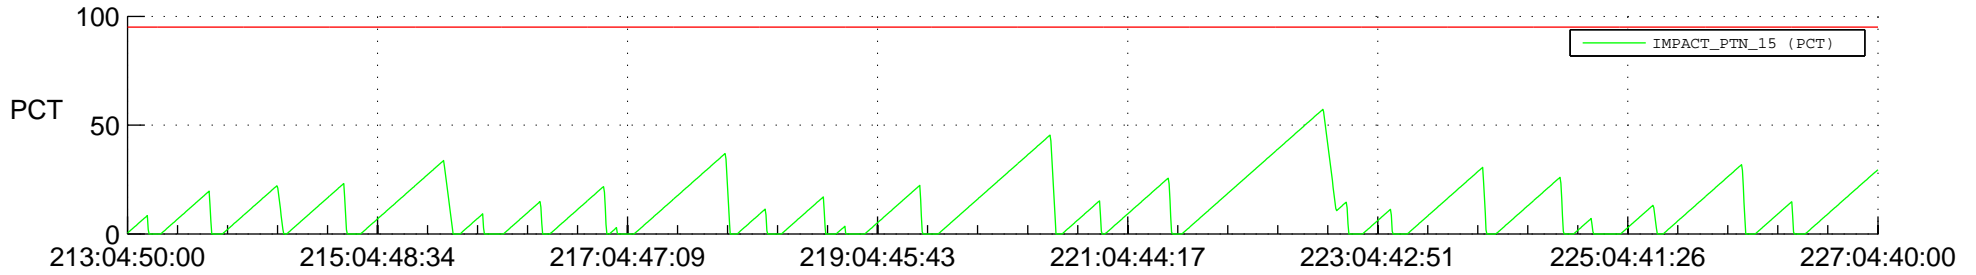

IMPACT_Percent_Full_Prediction