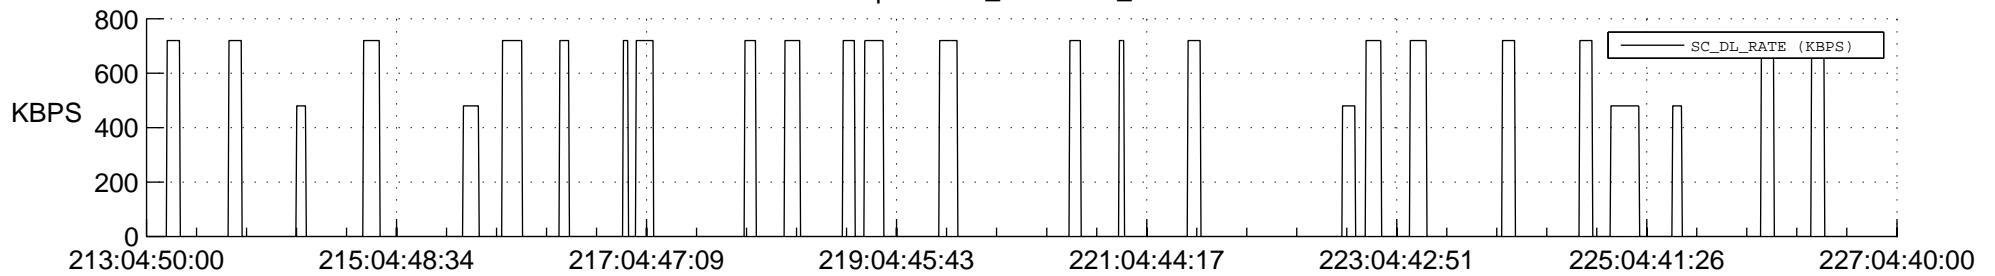

## Spacecraft\_DownLink\_Rate

Ground Time (2021:213:04:50:00.000 -2021:227:04:40:00.000)