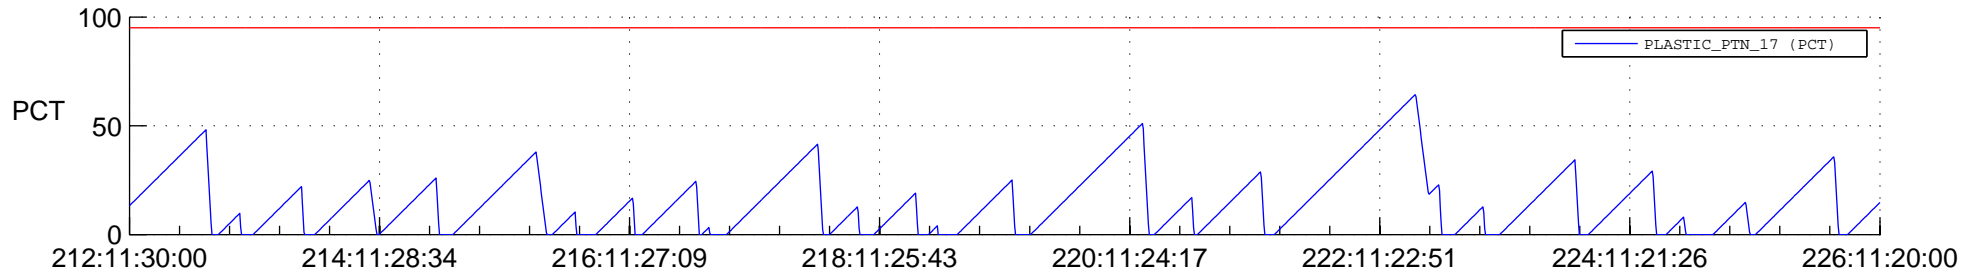

PLASTIC_Percent_Full_Prediction