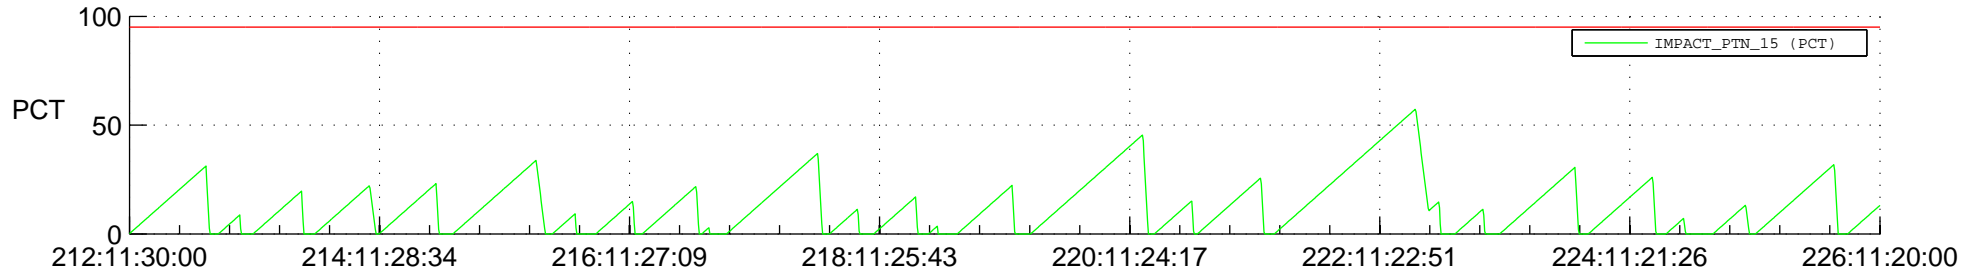

IMPACT_Percent_Full_Prediction