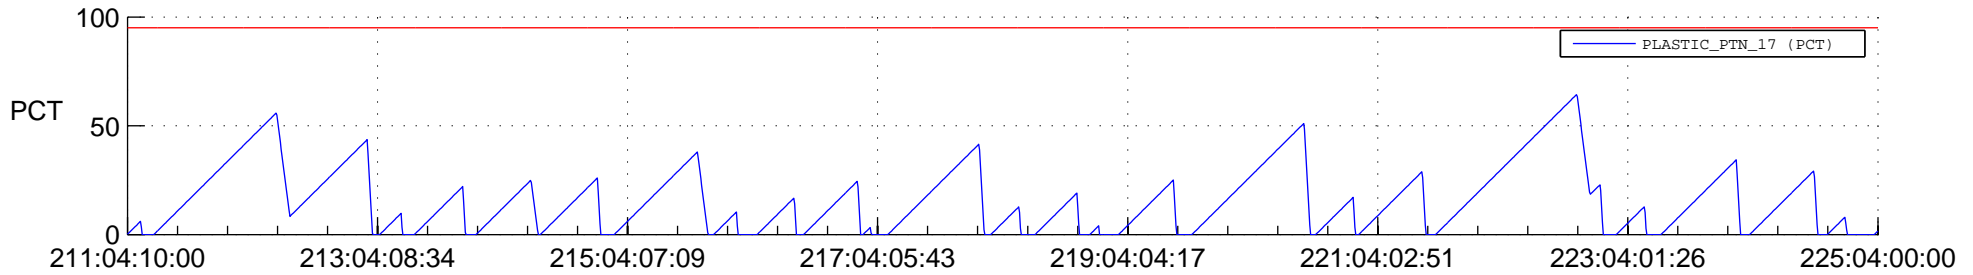

STEREO AHEAD SSR PCT Full Prediction

SWAVES_Percent_Full_Prediction

IMPACT_Percent_Full_Prediction

PLASTIC_Percent_Full_Prediction

Spacecraft_DownLink_Rate