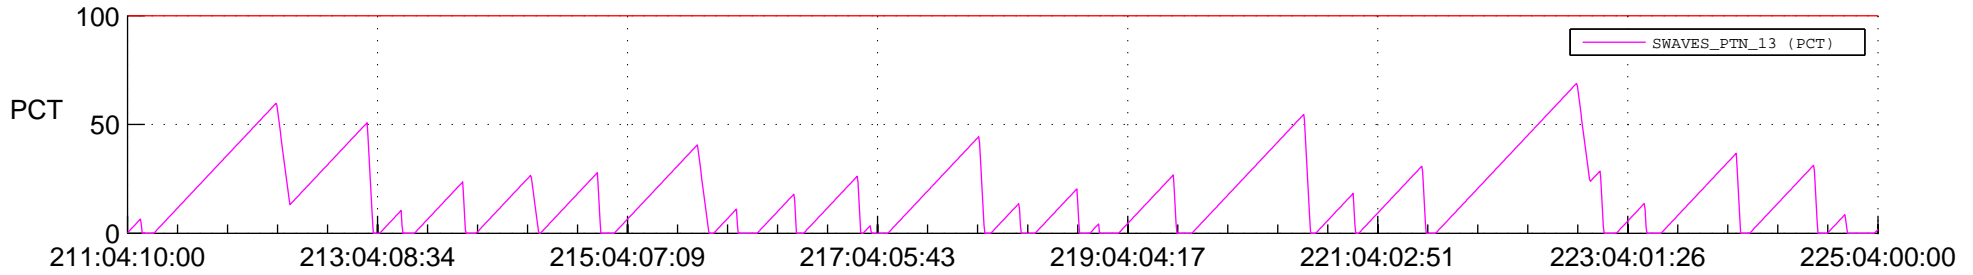

STEREO AHEAD SSR PCT Full Prediction

SWAVES_Percent_Full_Prediction

IMPACT_Percent_Full_Prediction

PLASTIC_Percent_Full_Prediction

Spacecraft_DownLink_Rate