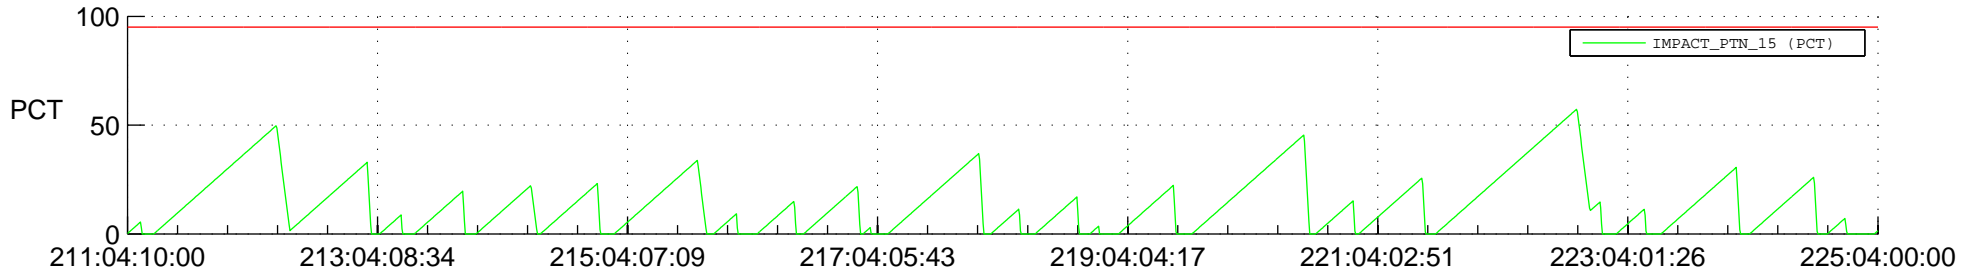

STEREO AHEAD SSR PCT Full Prediction

SWAVES_Percent_Full_Prediction

IMPACT_Percent_Full_Prediction

PLASTIC_Percent_Full_Prediction

Spacecraft_DownLink_Rate