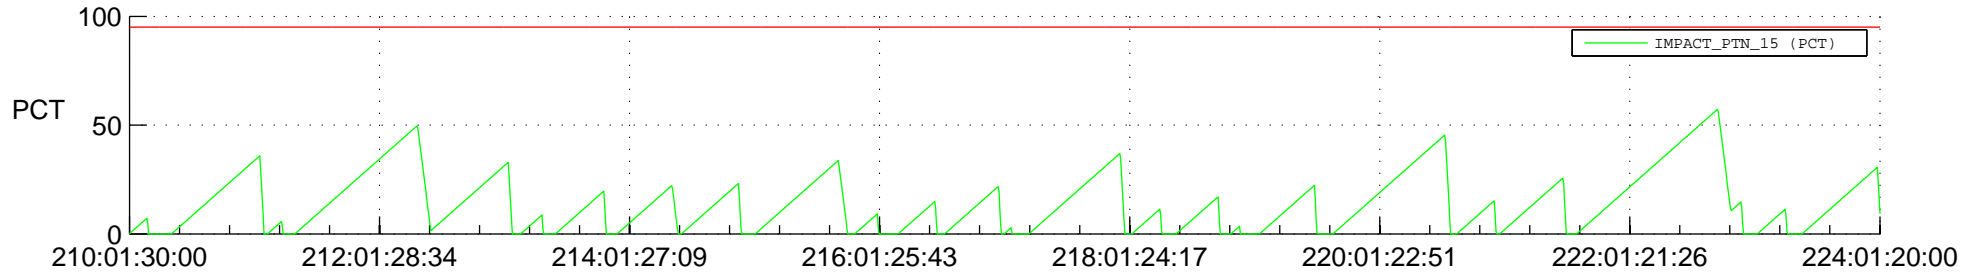

STEREO AHEAD SSR PCT Full Prediction

SWAVES_Percent_Full_Prediction

IMPACT_Percent_Full_Prediction

PLASTIC_Percent_Full_Prediction

Spacecraft_DownLink_Rate