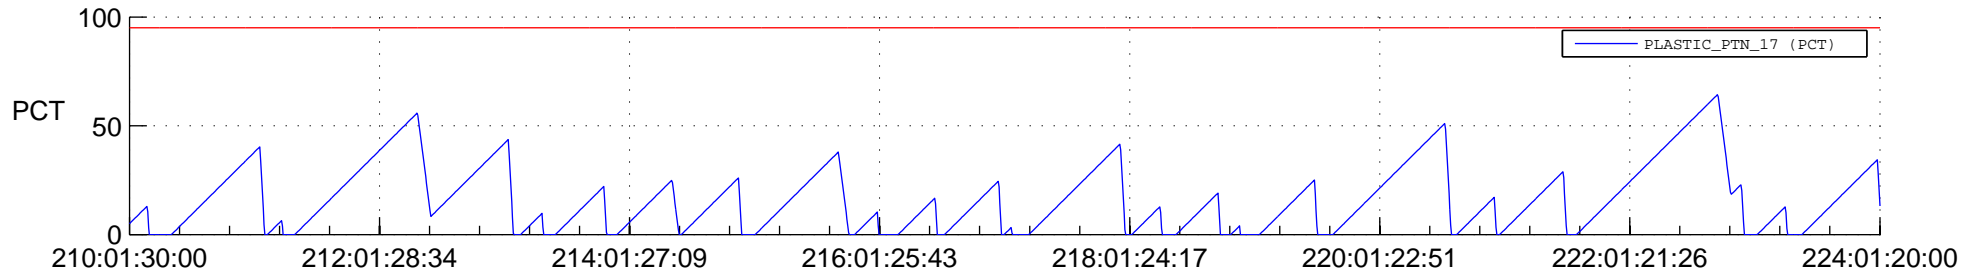

STEREO AHEAD SSR PCT Full Prediction

SWAVES_Percent_Full_Prediction

IMPACT_Percent_Full_Prediction

PLASTIC_Percent_Full_Prediction

Spacecraft_DownLink_Rate