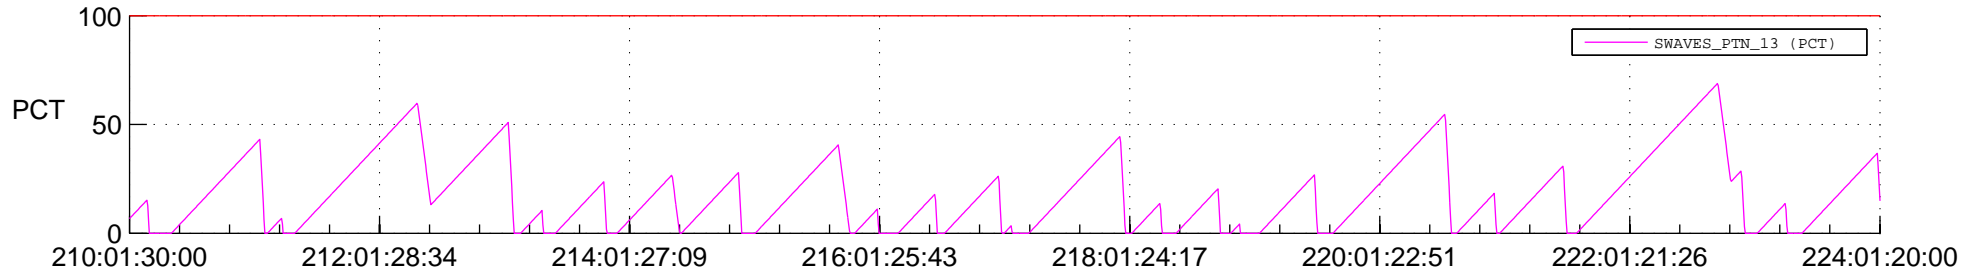

STEREO AHEAD SSR PCT Full Prediction

SWAVES_Percent_Full_Prediction

IMPACT_Percent_Full_Prediction

PLASTIC_Percent_Full_Prediction

Spacecraft_DownLink_Rate