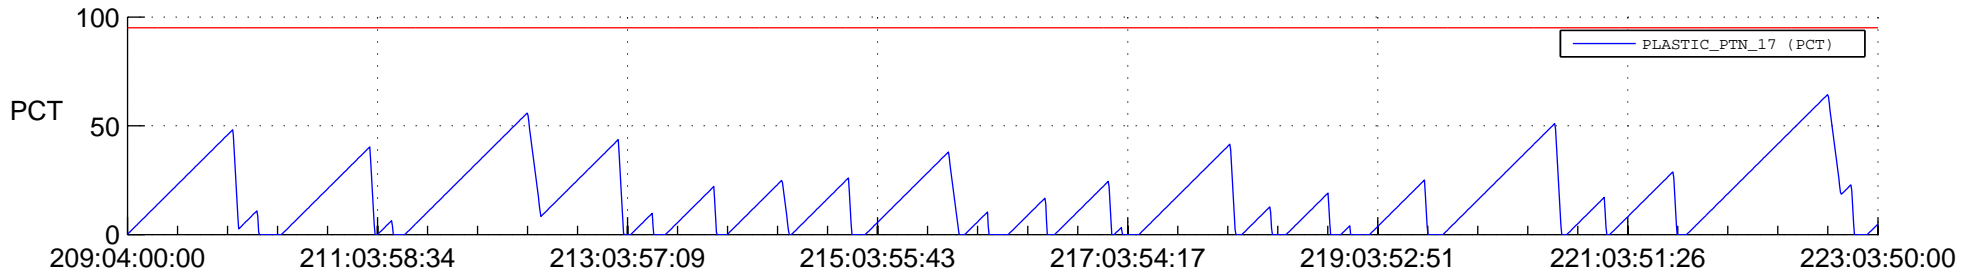

# STEREO AHEAD SSR PCT Full Prediction

## SWAVES\_Percent\_Full\_Prediction

## Spacecraft\_DownLink\_Rate

Ground Time (2021:209:04:00:00.000 -2021:223:03:50:00.000)