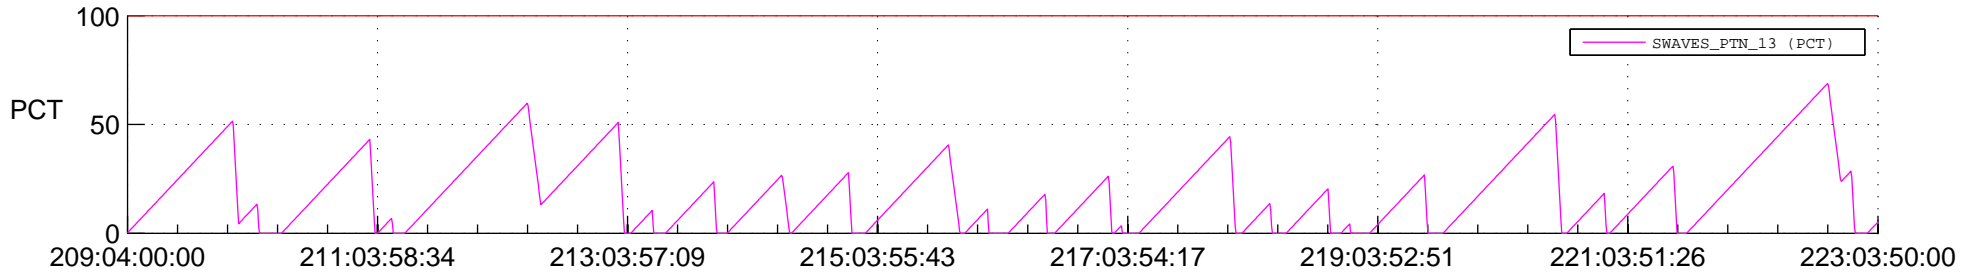

# STEREO AHEAD SSR PCT Full Prediction

## SWAVES\_Percent\_Full\_Prediction

## Spacecraft\_DownLink\_Rate

Ground Time (2021:209:04:00:00.000 -2021:223:03:50:00.000)