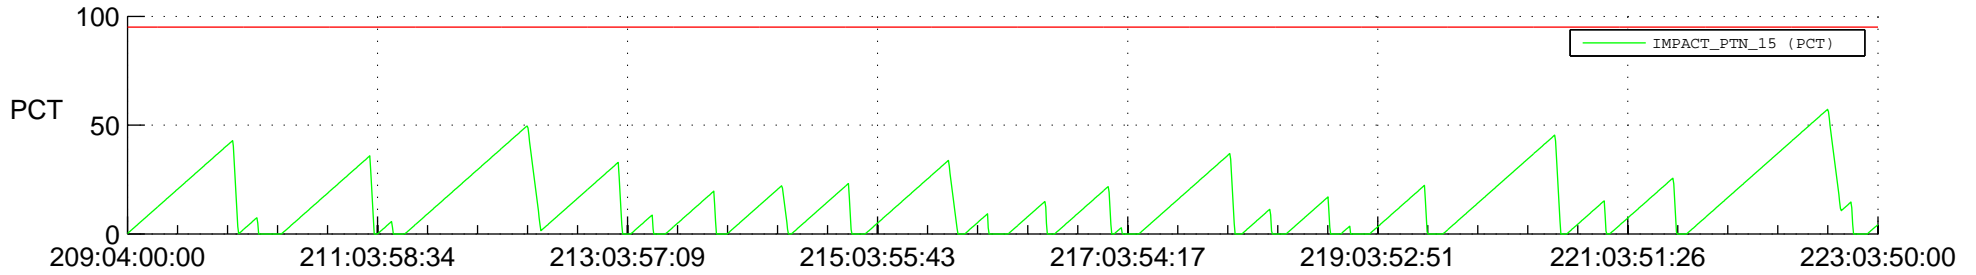

IMPACT_Percent_Full_Prediction