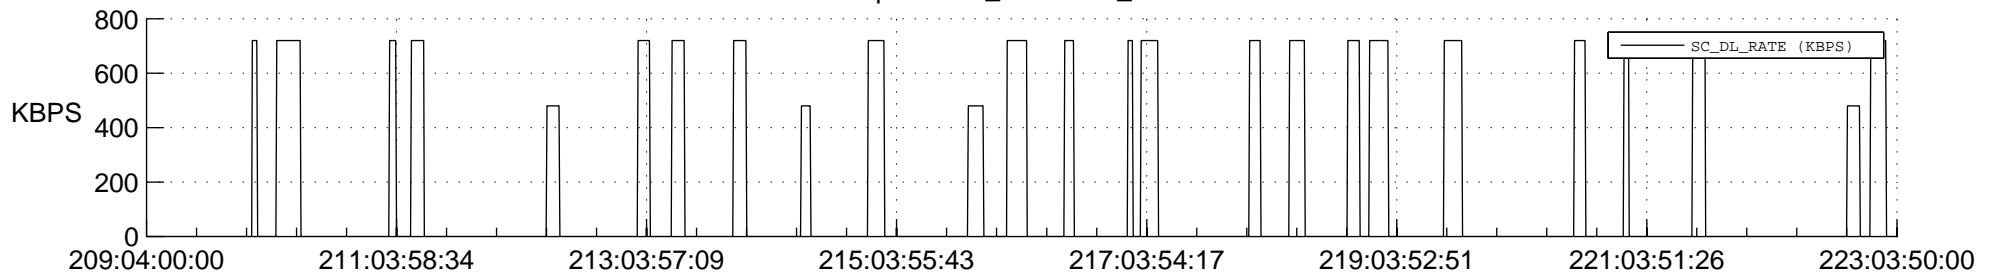

## Spacecraft\_DownLink\_Rate

Ground Time (2021:209:04:00:00.000 -2021:223:03:50:00.000)