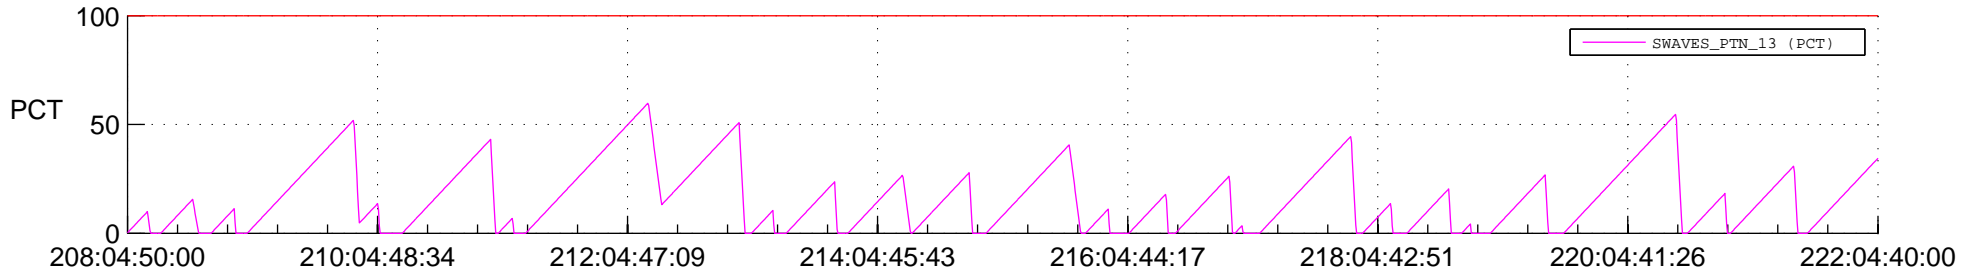

STEREO AHEAD SSR PCT Full Prediction

SWAVES_Percent_Full_Prediction

IMPACT_Percent_Full_Prediction

PLASTIC_Percent_Full_Prediction

Spacecraft_DownLink_Rate

Ground Time (2021:208:04:50:00.000 -2021:222:04:40:00.000)