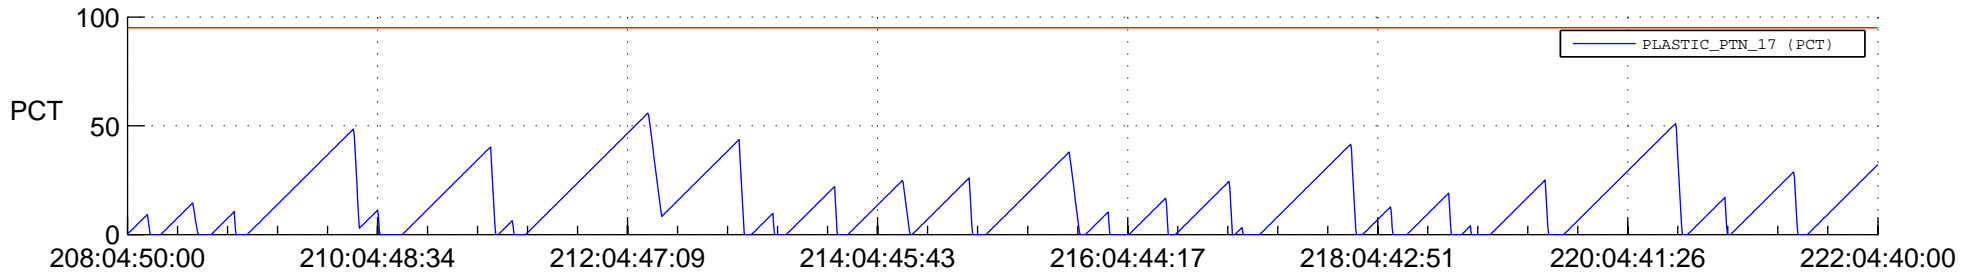

STEREO AHEAD SSR PCT Full Prediction

SWAVES_Percent_Full_Prediction

IMPACT_Percent_Full_Prediction

PLASTIC_Percent_Full_Prediction

Spacecraft_DownLink_Rate

Ground Time (2021:208:04:50:00.000 -2021:222:04:40:00.000)