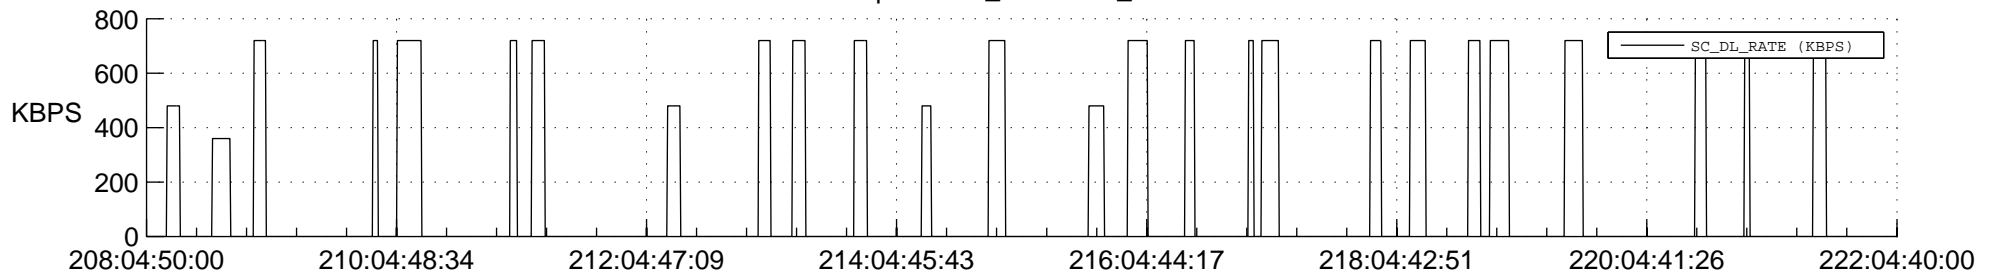

STEREO AHEAD SSR PCT Full Prediction

SWAVES_Percent_Full_Prediction

IMPACT_Percent_Full_Prediction

PLASTIC_Percent_Full_Prediction

Spacecraft_DownLink_Rate

Ground Time (2021:208:04:50:00.000 -2021:222:04:40:00.000)