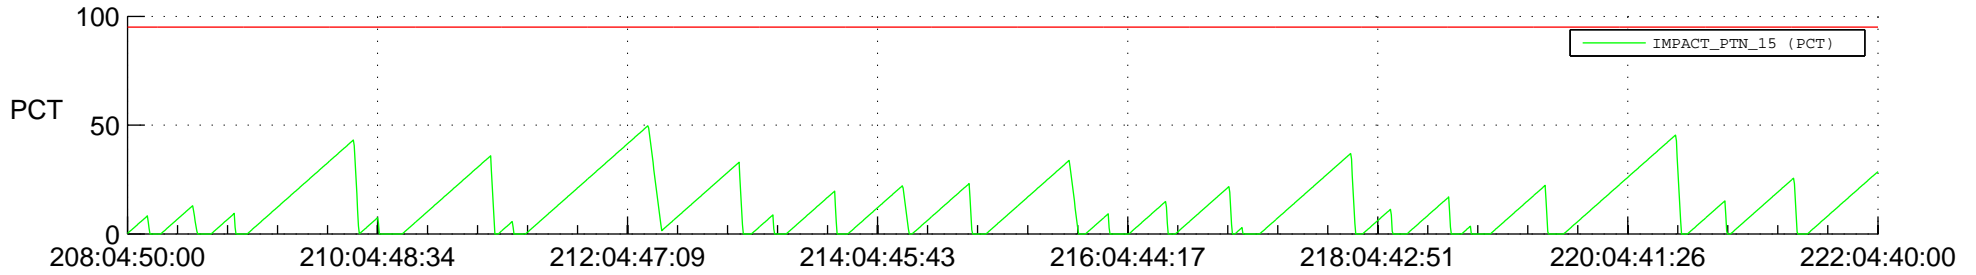

STEREO AHEAD SSR PCT Full Prediction

SWAVES_Percent_Full_Prediction

IMPACT_Percent_Full_Prediction

PLASTIC_Percent_Full_Prediction

Spacecraft_DownLink_Rate

Ground Time (2021:208:04:50:00.000 -2021:222:04:40:00.000)