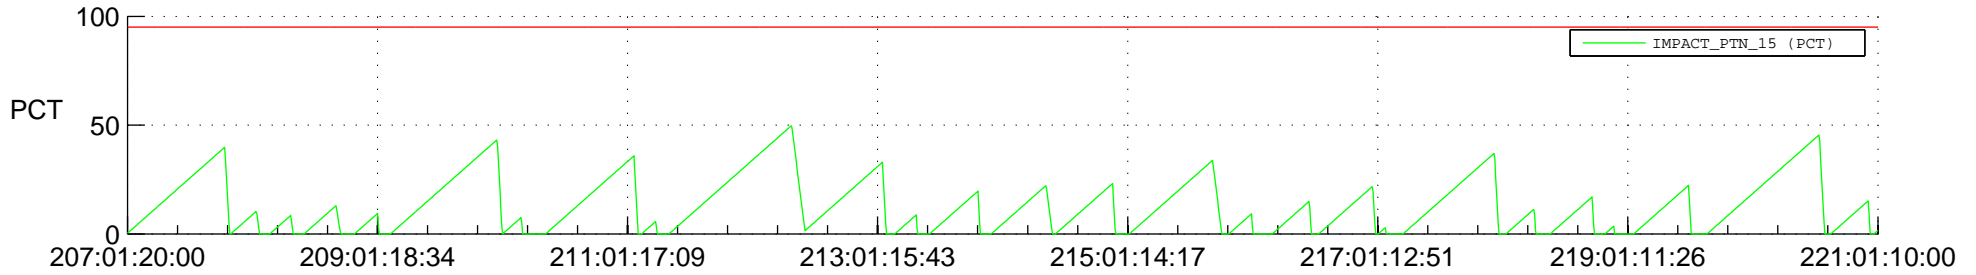

STEREO AHEAD SSR PCT Full Prediction

SWAVES_Percent_Full_Prediction

IMPACT_Percent_Full_Prediction

PLASTIC_Percent_Full_Prediction

Spacecraft_DownLink_Rate