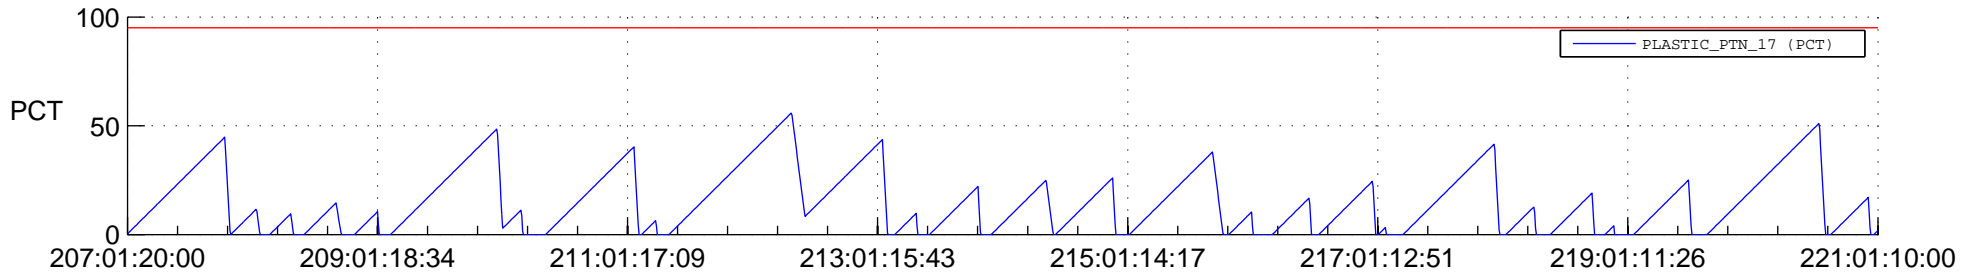

STEREO AHEAD SSR PCT Full Prediction

SWAVES_Percent_Full_Prediction

IMPACT_Percent_Full_Prediction

PLASTIC_Percent_Full_Prediction

Spacecraft_DownLink_Rate