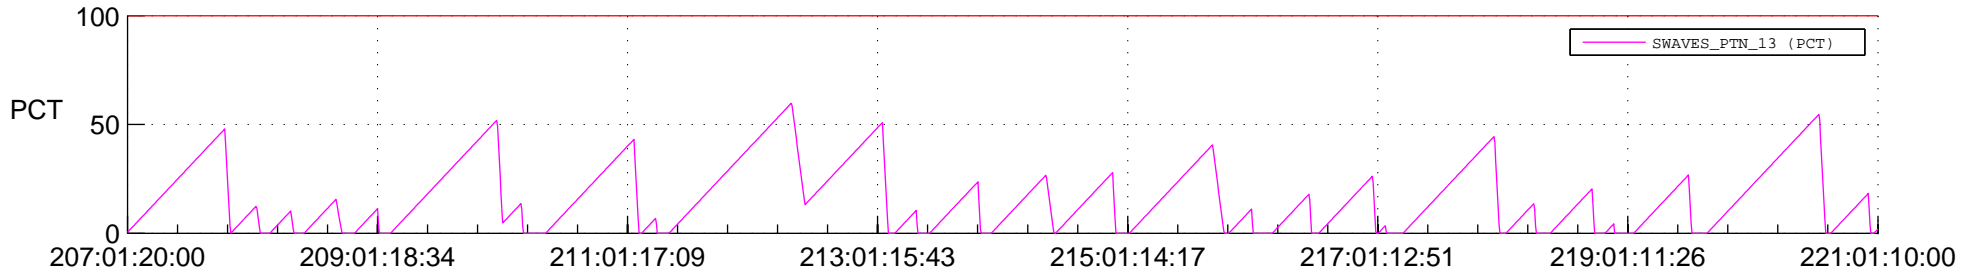

STEREO AHEAD SSR PCT Full Prediction

SWAVES_Percent_Full_Prediction

IMPACT_Percent_Full_Prediction

PLASTIC_Percent_Full_Prediction

Spacecraft_DownLink_Rate