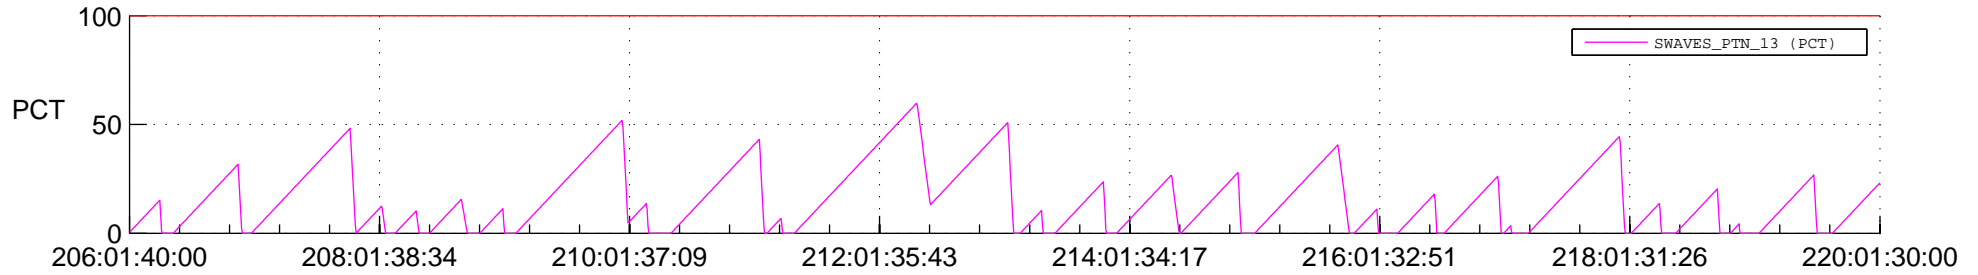

STEREO AHEAD SSR PCT Full Prediction

SWAVES_Percent_Full_Prediction

IMPACT_Percent_Full_Prediction

PLASTIC_Percent_Full_Prediction

Spacecraft_DownLink_Rate

Ground Time (2021:206:01:40:00.000 -2021:220:01:30:00.000)