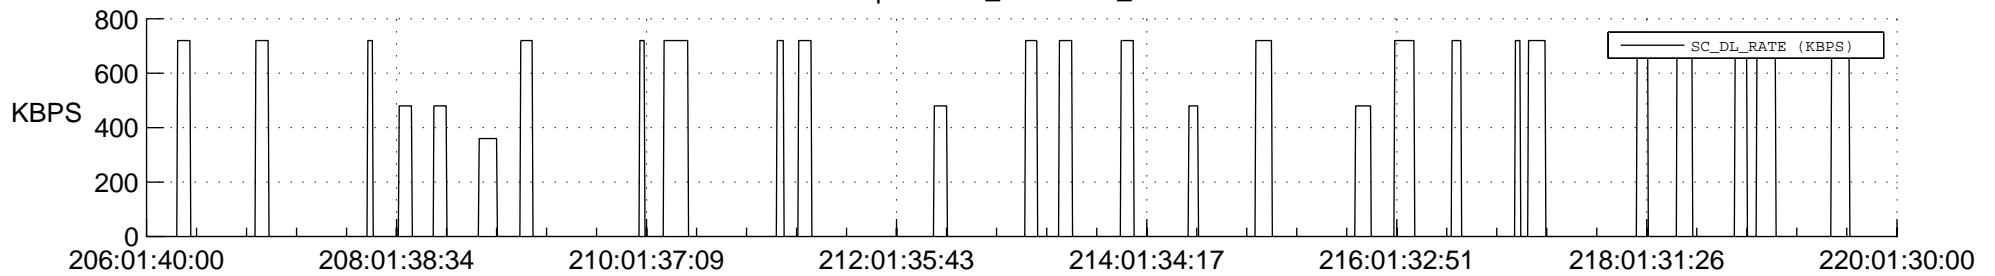

STEREO AHEAD SSR PCT Full Prediction

SWAVES_Percent_Full_Prediction

IMPACT_Percent_Full_Prediction

PLASTIC_Percent_Full_Prediction

Spacecraft_DownLink_Rate

Ground Time (2021:206:01:40:00.000 -2021:220:01:30:00.000)