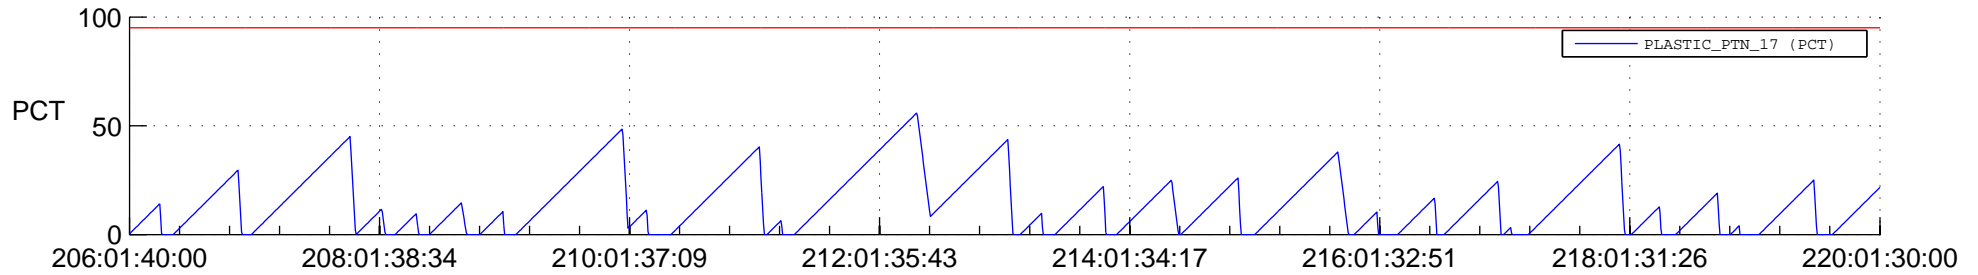

STEREO AHEAD SSR PCT Full Prediction

SWAVES_Percent_Full_Prediction

IMPACT_Percent_Full_Prediction

PLASTIC_Percent_Full_Prediction

Spacecraft_DownLink_Rate

Ground Time (2021:206:01:40:00.000 -2021:220:01:30:00.000)