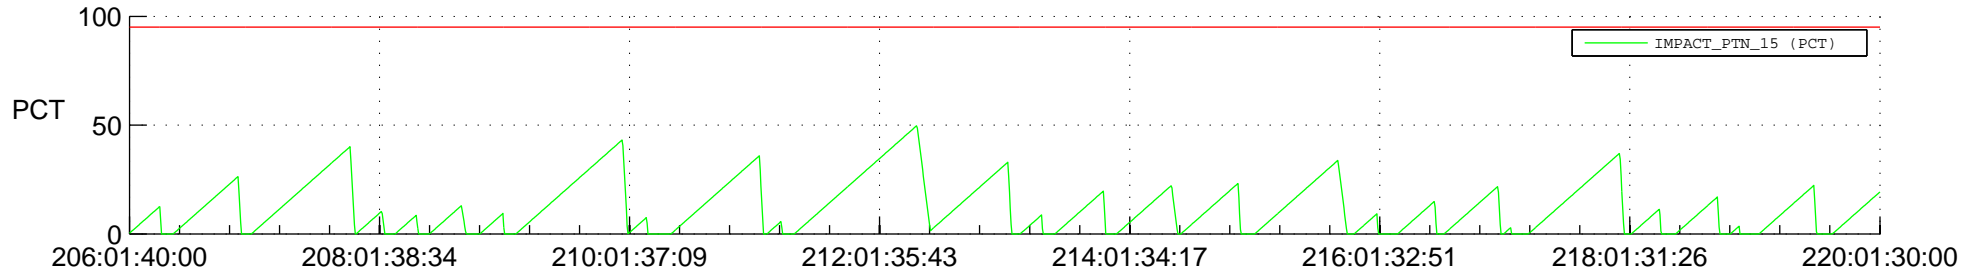

STEREO AHEAD SSR PCT Full Prediction

SWAVES_Percent_Full_Prediction

IMPACT_Percent_Full_Prediction

PLASTIC_Percent_Full_Prediction

Spacecraft_DownLink_Rate

Ground Time (2021:206:01:40:00.000 -2021:220:01:30:00.000)