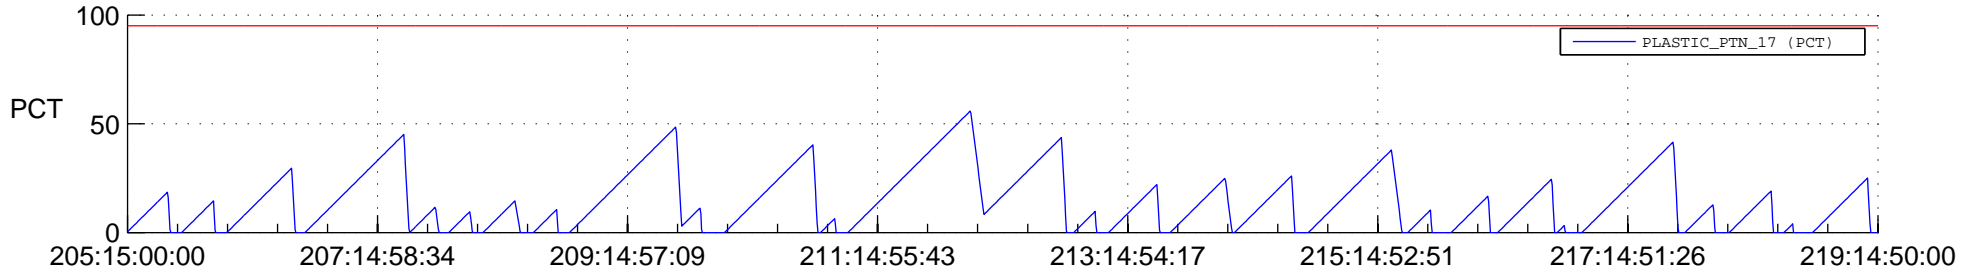

STEREO AHEAD SSR PCT Full Prediction

SWAVES_Percent_Full_Prediction

IMPACT_Percent_Full_Prediction

PLASTIC_Percent_Full_Prediction

Spacecraft_DownLink_Rate

Ground Time (2021:205:15:00:00.000 -2021:219:14:50:00.000)