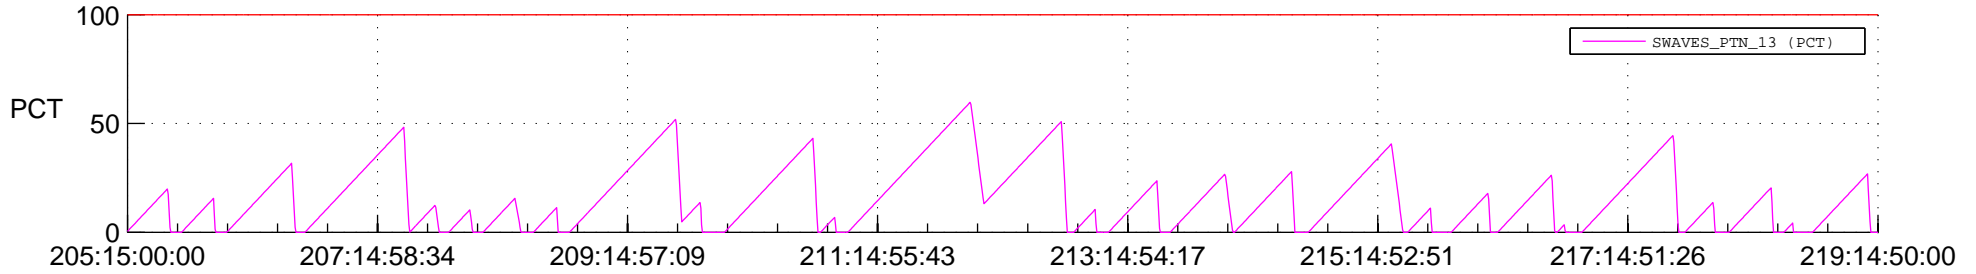

STEREO AHEAD SSR PCT Full Prediction

SWAVES_Percent_Full_Prediction

IMPACT_Percent_Full_Prediction

PLASTIC_Percent_Full_Prediction

Spacecraft_DownLink_Rate

Ground Time (2021:205:15:00:00.000 -2021:219:14:50:00.000)