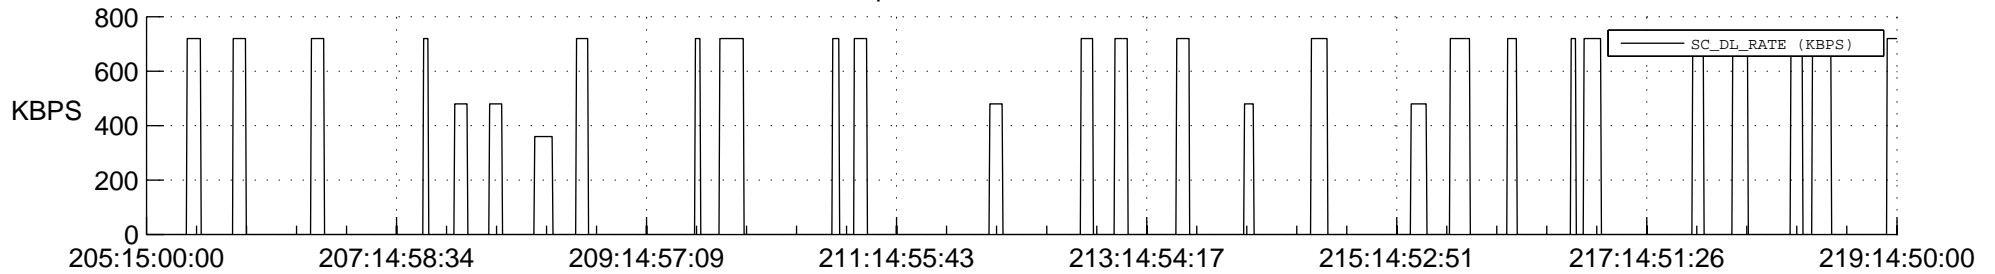

STEREO AHEAD SSR PCT Full Prediction

SWAVES_Percent_Full_Prediction

IMPACT_Percent_Full_Prediction

PLASTIC_Percent_Full_Prediction

Spacecraft_DownLink_Rate

Ground Time (2021:205:15:00:00.000 -2021:219:14:50:00.000)