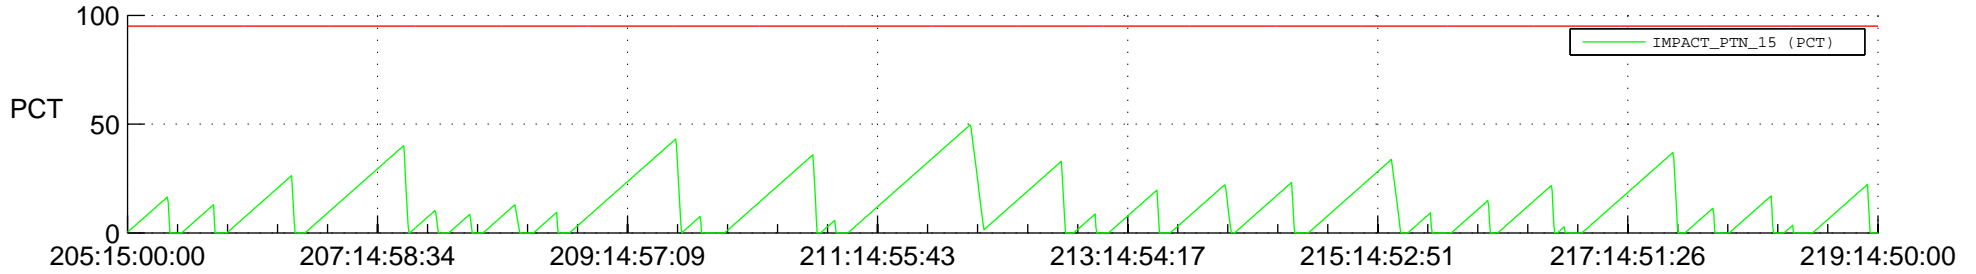

STEREO AHEAD SSR PCT Full Prediction

SWAVES_Percent_Full_Prediction

IMPACT_Percent_Full_Prediction

PLASTIC_Percent_Full_Prediction

Spacecraft_DownLink_Rate

Ground Time (2021:205:15:00:00.000 -2021:219:14:50:00.000)