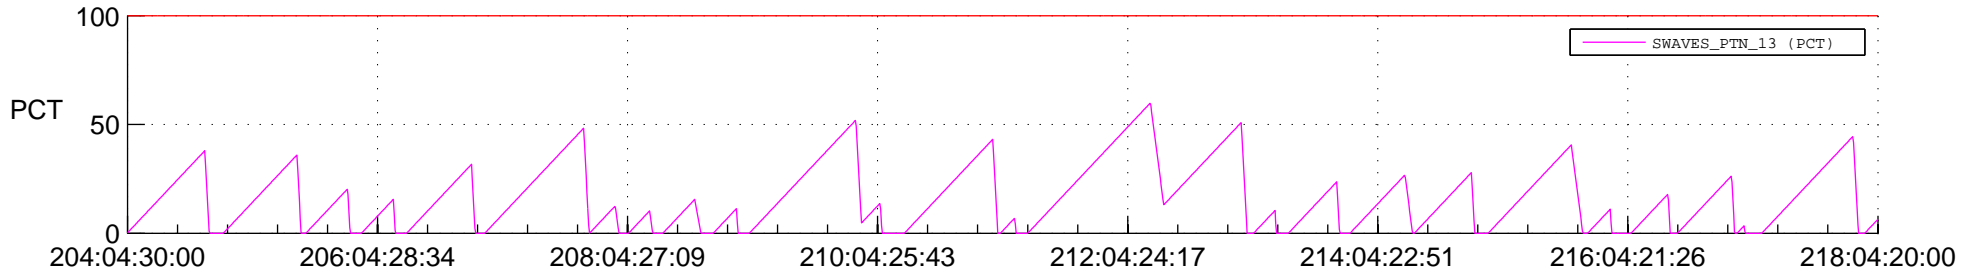

STEREO AHEAD SSR PCT Full Prediction

SWAVES_Percent_Full_Prediction

IMPACT_Percent_Full_Prediction

PLASTIC_Percent_Full_Prediction

Spacecraft_DownLink_Rate