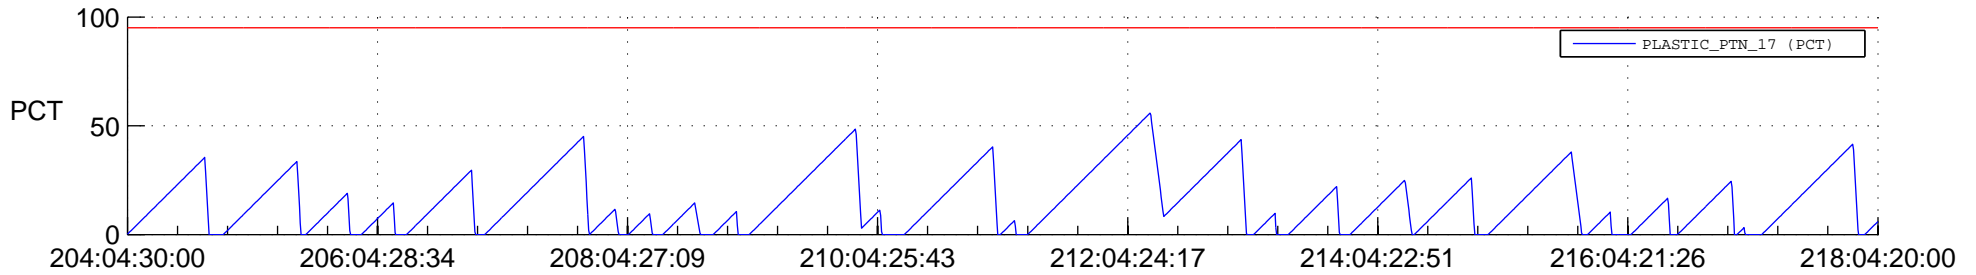

STEREO AHEAD SSR PCT Full Prediction

SWAVES_Percent_Full_Prediction

IMPACT_Percent_Full_Prediction

PLASTIC_Percent_Full_Prediction

Spacecraft_DownLink_Rate