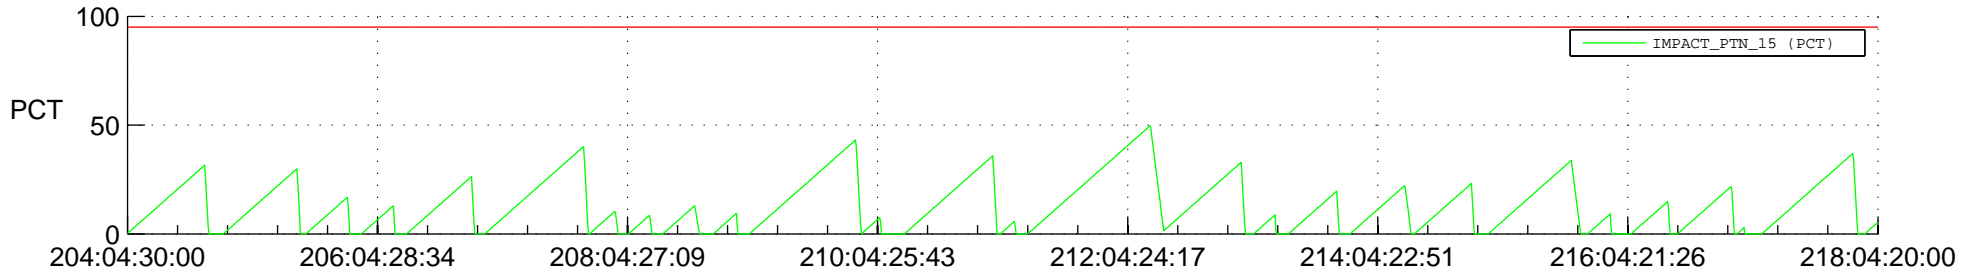

STEREO AHEAD SSR PCT Full Prediction

SWAVES_Percent_Full_Prediction

IMPACT_Percent_Full_Prediction

PLASTIC_Percent_Full_Prediction

Spacecraft_DownLink_Rate