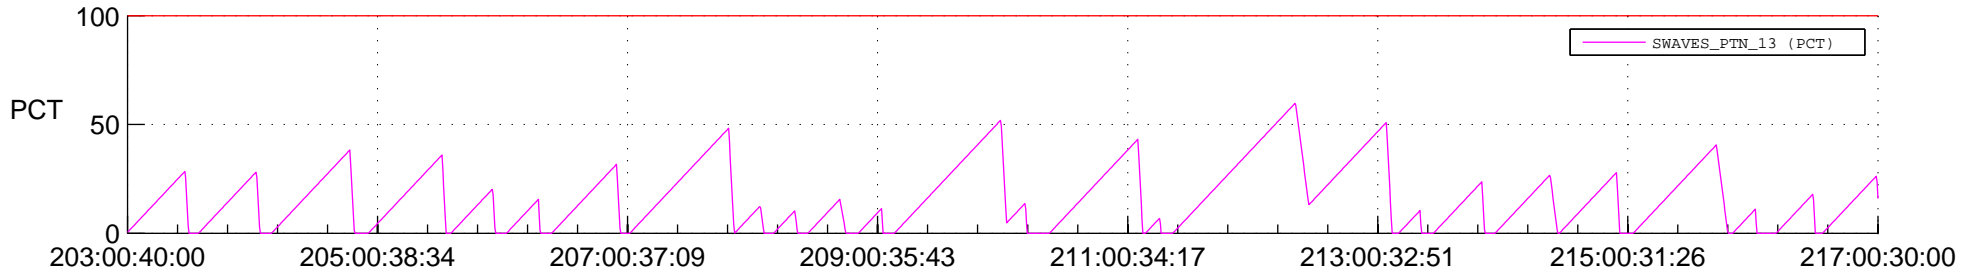

## SWAVES\_Percent\_Full\_Prediction

## Spacecraft\_DownLink\_Rate

Ground Time (2021:203:00:40:00.000 -2021:217:00:30:00.000)