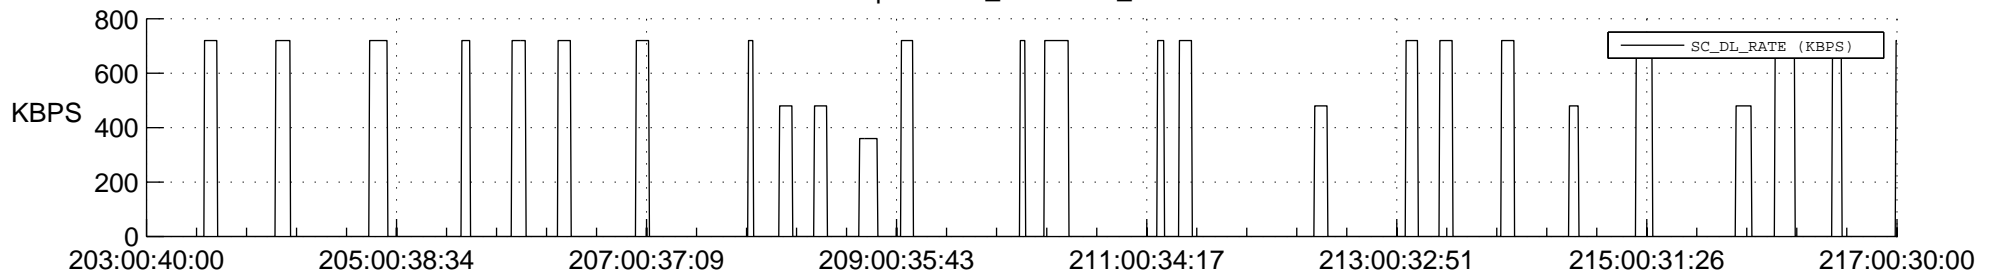

## Spacecraft\_DownLink\_Rate

Ground Time (2021:203:00:40:00.000 -2021:217:00:30:00.000)