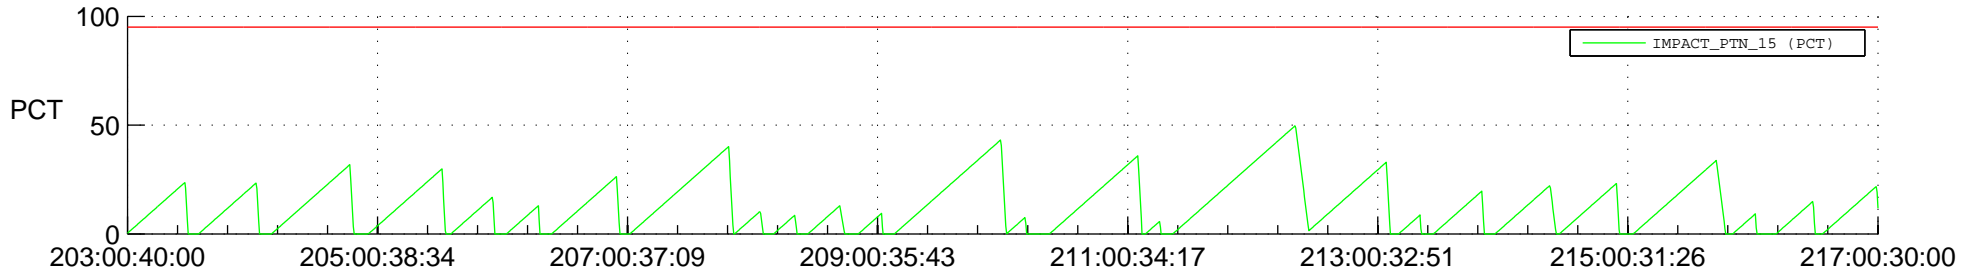

IMPACT_Percent_Full_Prediction