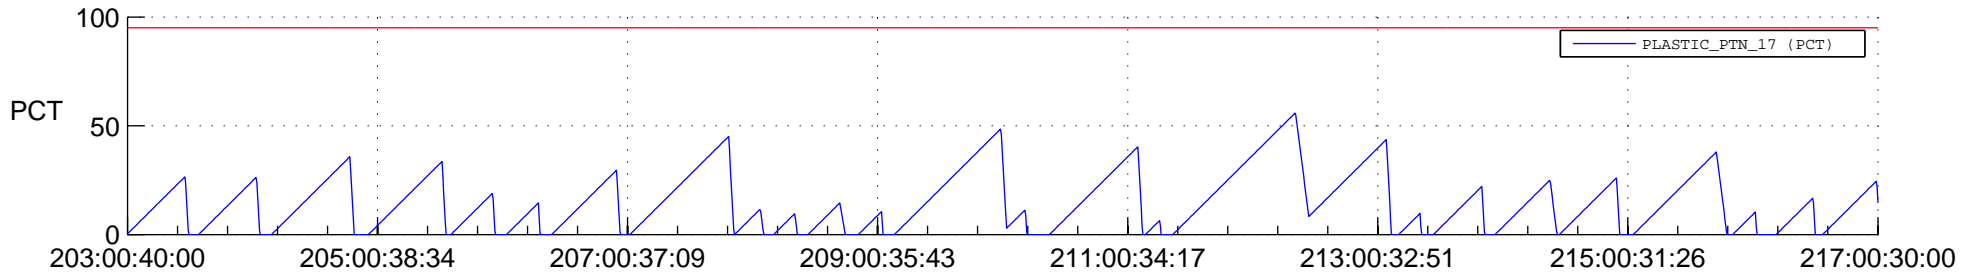

## SWAVES\_Percent\_Full\_Prediction

## Spacecraft\_DownLink\_Rate

Ground Time (2021:203:00:40:00.000 -2021:217:00:30:00.000)