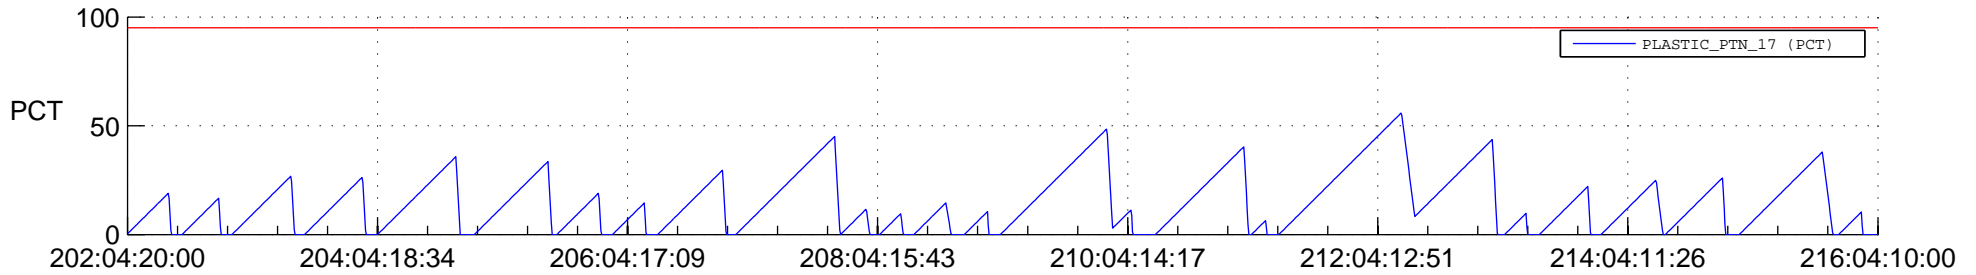

STEREO AHEAD SSR PCT Full Prediction

SWAVES_Percent_Full_Prediction

IMPACT_Percent_Full_Prediction

PLASTIC_Percent_Full_Prediction

Spacecraft_DownLink_Rate

Ground Time (2021:202:04:20:00.000 -2021:216:04:10:00.000)