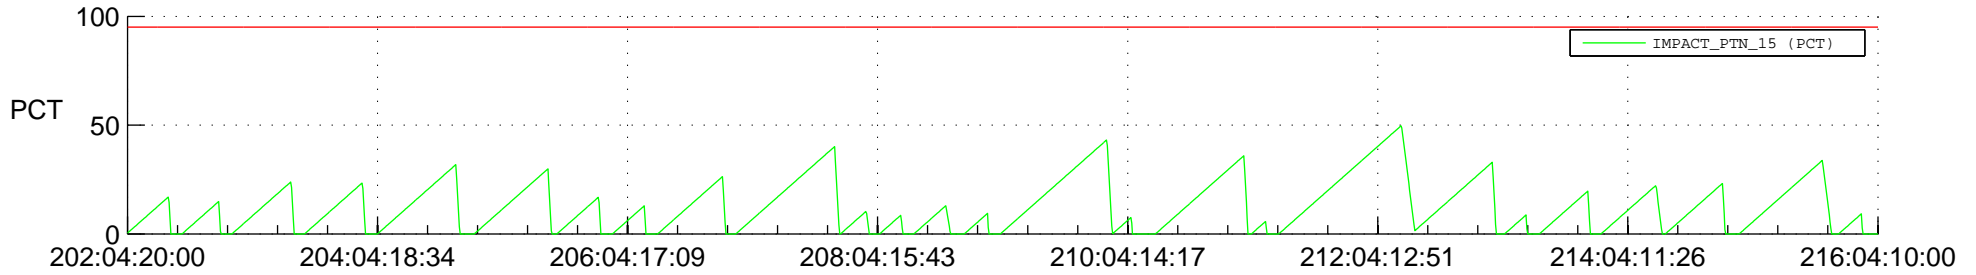

STEREO AHEAD SSR PCT Full Prediction

SWAVES_Percent_Full_Prediction

IMPACT_Percent_Full_Prediction

PLASTIC_Percent_Full_Prediction

Spacecraft_DownLink_Rate

Ground Time (2021:202:04:20:00.000 -2021:216:04:10:00.000)