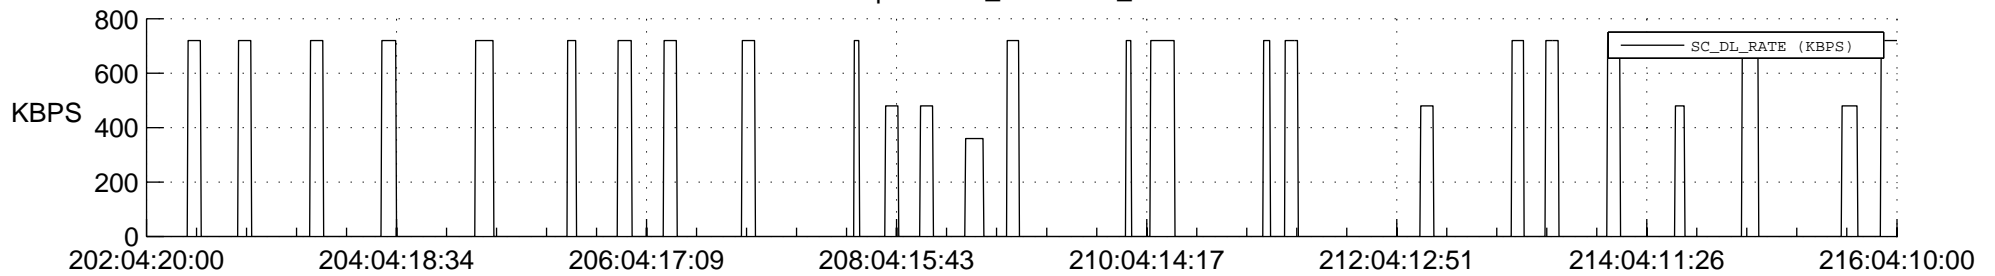

STEREO AHEAD SSR PCT Full Prediction

SWAVES_Percent_Full_Prediction

IMPACT_Percent_Full_Prediction

PLASTIC_Percent_Full_Prediction

Spacecraft_DownLink_Rate

Ground Time (2021:202:04:20:00.000 -2021:216:04:10:00.000)