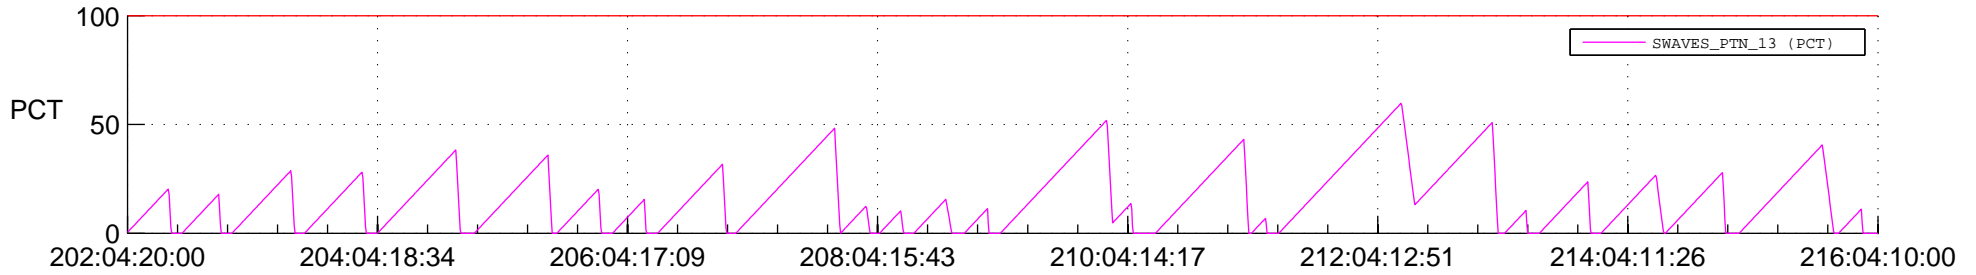

STEREO AHEAD SSR PCT Full Prediction

SWAVES_Percent_Full_Prediction

IMPACT_Percent_Full_Prediction

PLASTIC_Percent_Full_Prediction

Spacecraft_DownLink_Rate

Ground Time (2021:202:04:20:00.000 -2021:216:04:10:00.000)