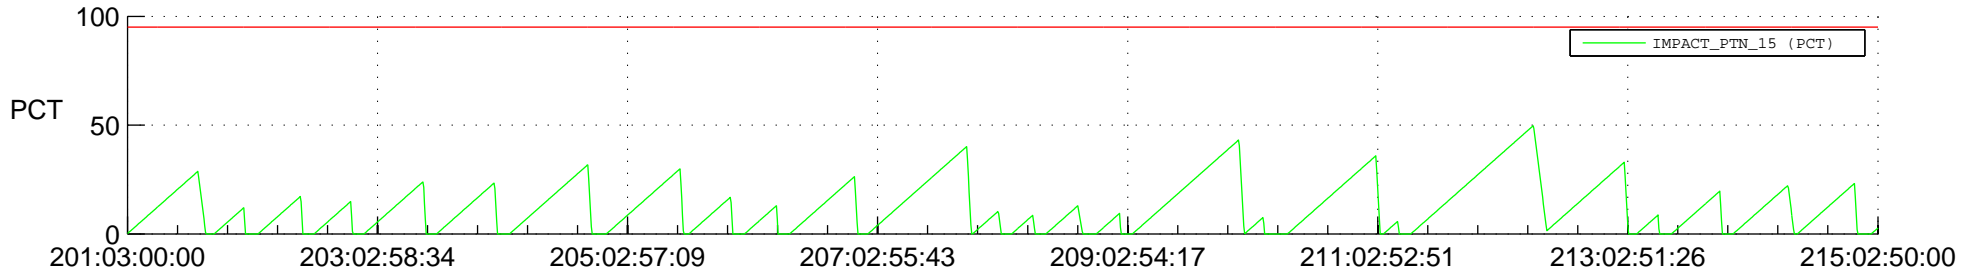

STEREO AHEAD SSR PCT Full Prediction

SWAVES_Percent_Full_Prediction

IMPACT_Percent_Full_Prediction

PLASTIC_Percent_Full_Prediction

Spacecraft_DownLink_Rate

Ground Time (2021:201:03:00:00.000 -2021:215:02:50:00.000)