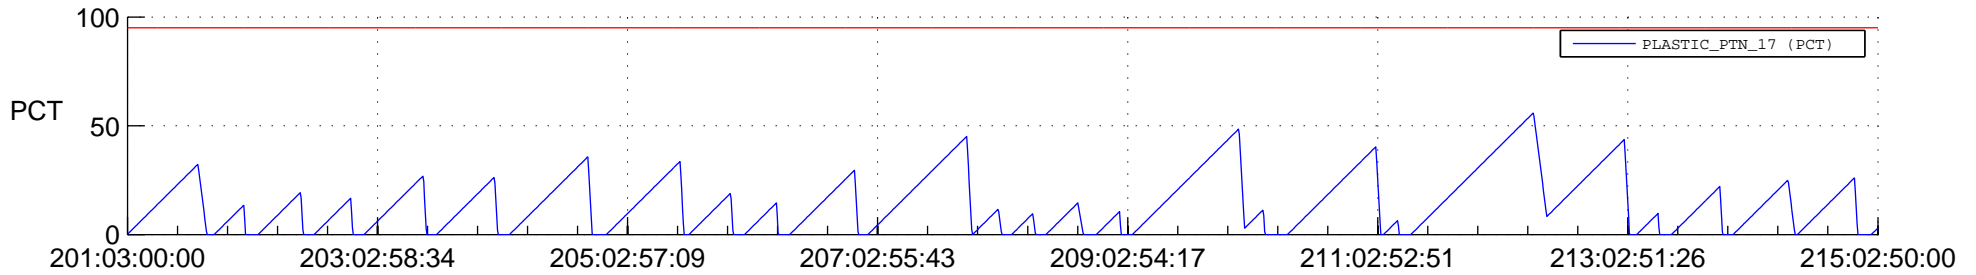

STEREO AHEAD SSR PCT Full Prediction

SWAVES_Percent_Full_Prediction

IMPACT_Percent_Full_Prediction

PLASTIC_Percent_Full_Prediction

Spacecraft_DownLink_Rate

Ground Time (2021:201:03:00:00.000 -2021:215:02:50:00.000)