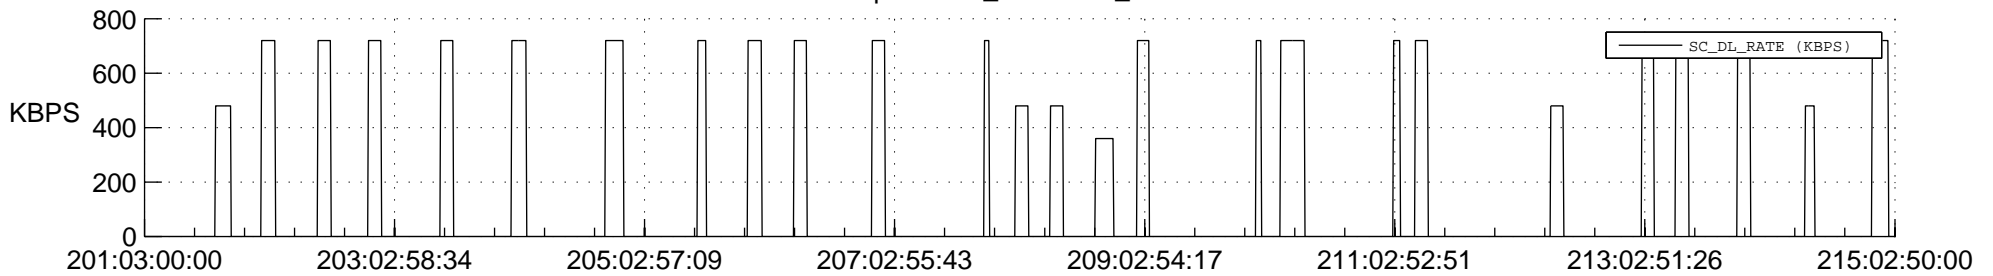

STEREO AHEAD SSR PCT Full Prediction

SWAVES_Percent_Full_Prediction

IMPACT_Percent_Full_Prediction

PLASTIC_Percent_Full_Prediction

Spacecraft_DownLink_Rate

Ground Time (2021:201:03:00:00.000 -2021:215:02:50:00.000)