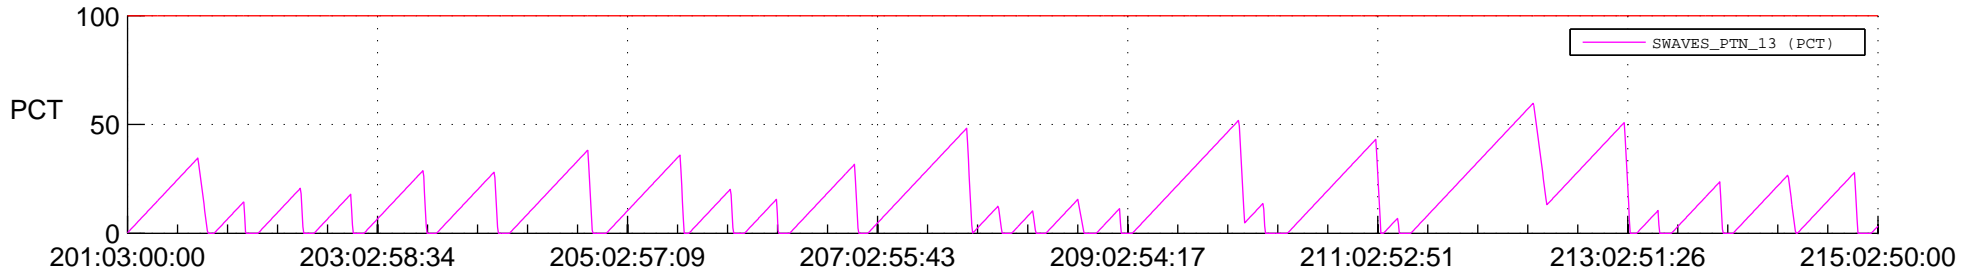

STEREO AHEAD SSR PCT Full Prediction

SWAVES_Percent_Full_Prediction

IMPACT_Percent_Full_Prediction

PLASTIC_Percent_Full_Prediction

Spacecraft_DownLink_Rate

Ground Time (2021:201:03:00:00.000 -2021:215:02:50:00.000)