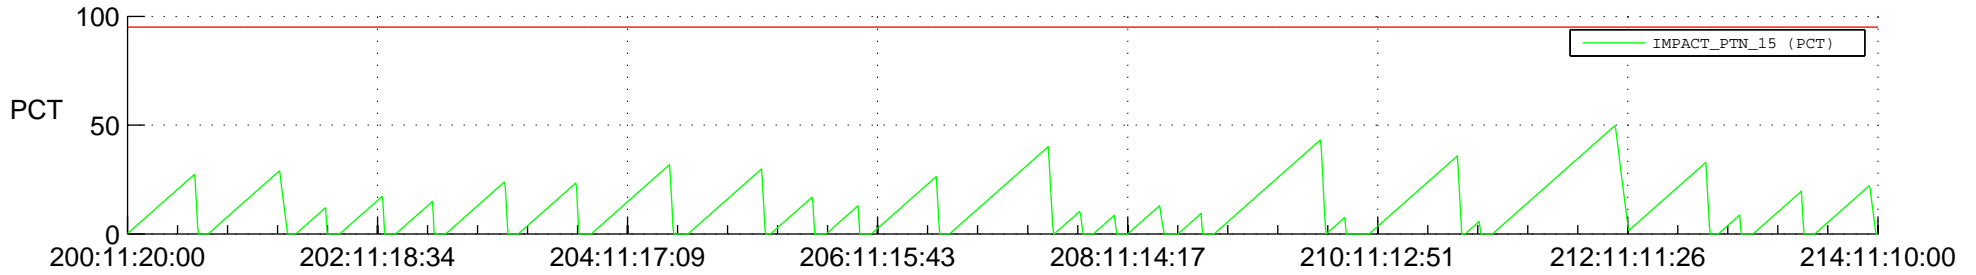

STEREO AHEAD SSR PCT Full Prediction

SWAVES_Percent_Full_Prediction

IMPACT_Percent_Full_Prediction

PLASTIC_Percent_Full_Prediction

Spacecraft_DownLink_Rate