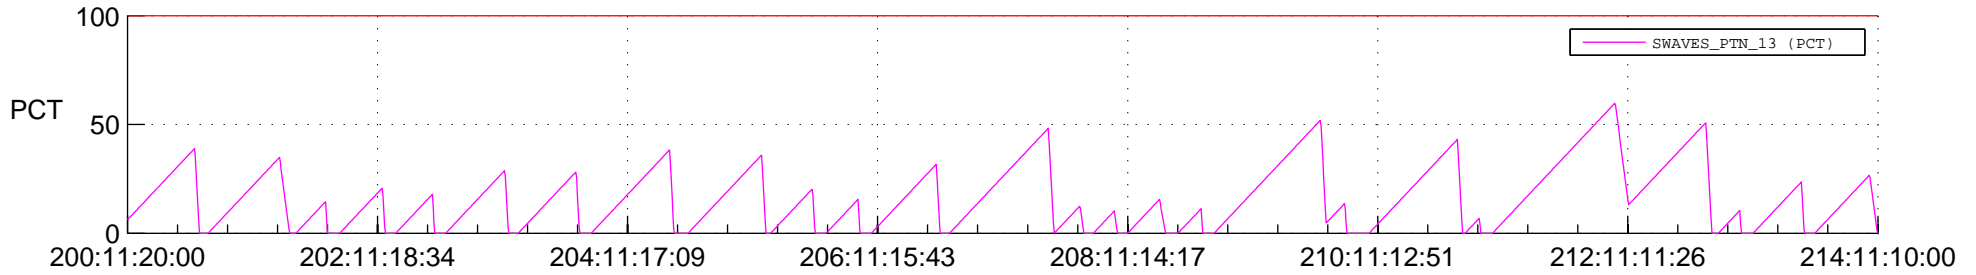

STEREO AHEAD SSR PCT Full Prediction

SWAVES_Percent_Full_Prediction

IMPACT_Percent_Full_Prediction

PLASTIC_Percent_Full_Prediction

Spacecraft_DownLink_Rate