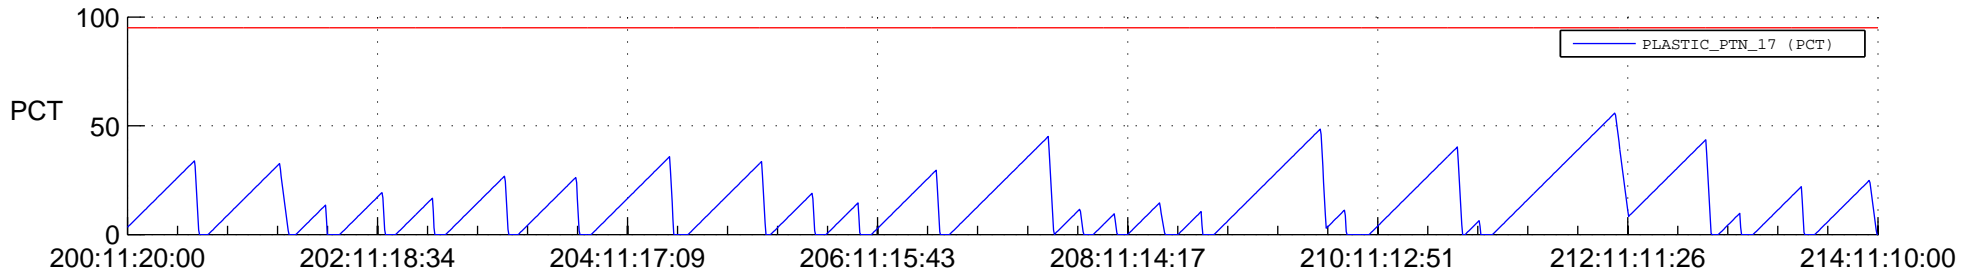

STEREO AHEAD SSR PCT Full Prediction

SWAVES_Percent_Full_Prediction

IMPACT_Percent_Full_Prediction

PLASTIC_Percent_Full_Prediction

Spacecraft_DownLink_Rate