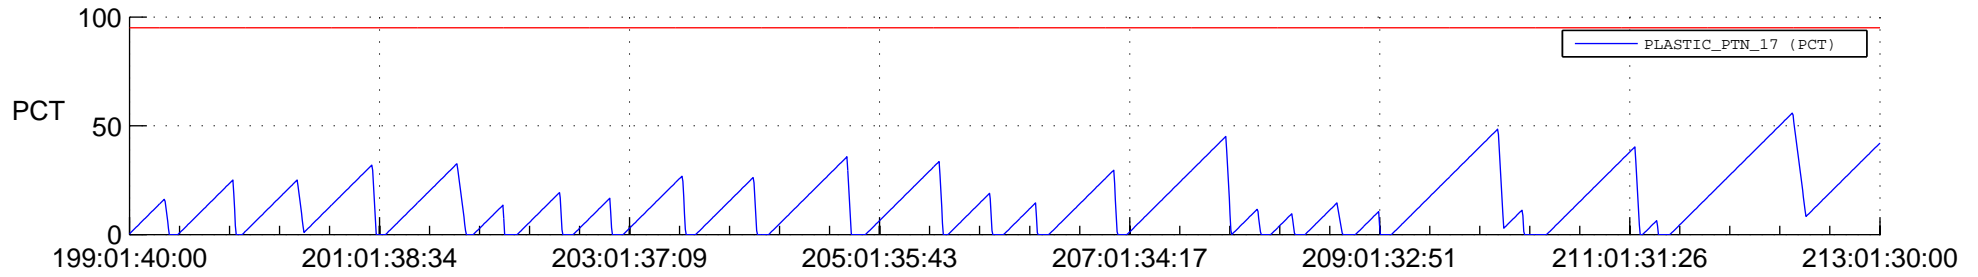

# STEREO AHEAD SSR PCT Full Prediction

## SWAVES\_Percent\_Full\_Prediction

## Spacecraft\_DownLink\_Rate

Ground Time (2021:199:01:40:00.000 -2021:213:01:30:00.000)