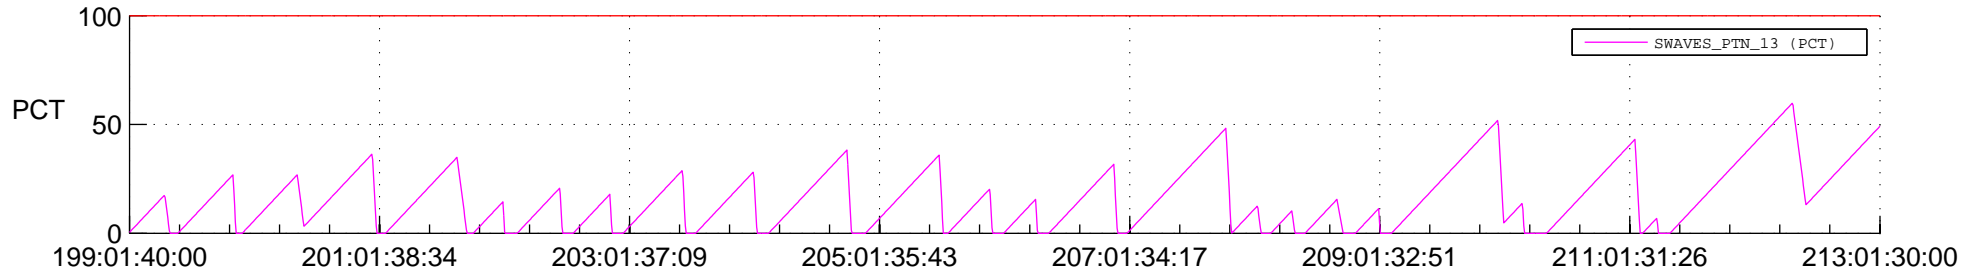

# STEREO AHEAD SSR PCT Full Prediction

## SWAVES\_Percent\_Full\_Prediction

## Spacecraft\_DownLink\_Rate

Ground Time (2021:199:01:40:00.000 -2021:213:01:30:00.000)