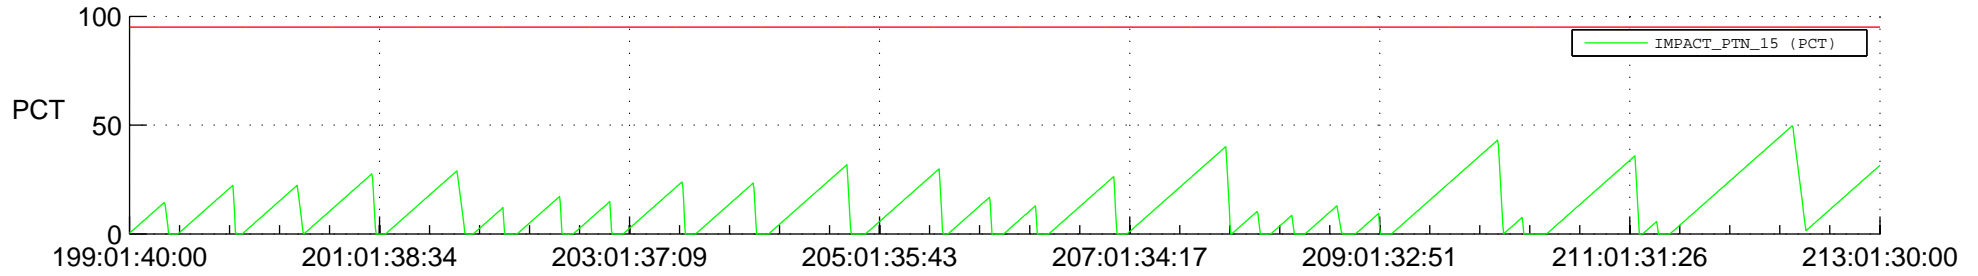

IMPACT_Percent_Full_Prediction