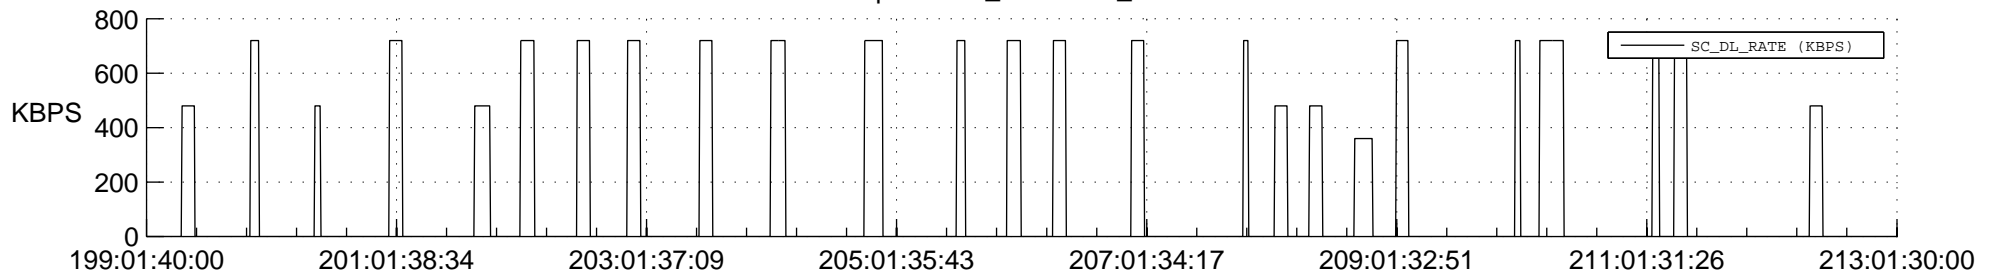

## Spacecraft\_DownLink\_Rate

Ground Time (2021:199:01:40:00.000 -2021:213:01:30:00.000)