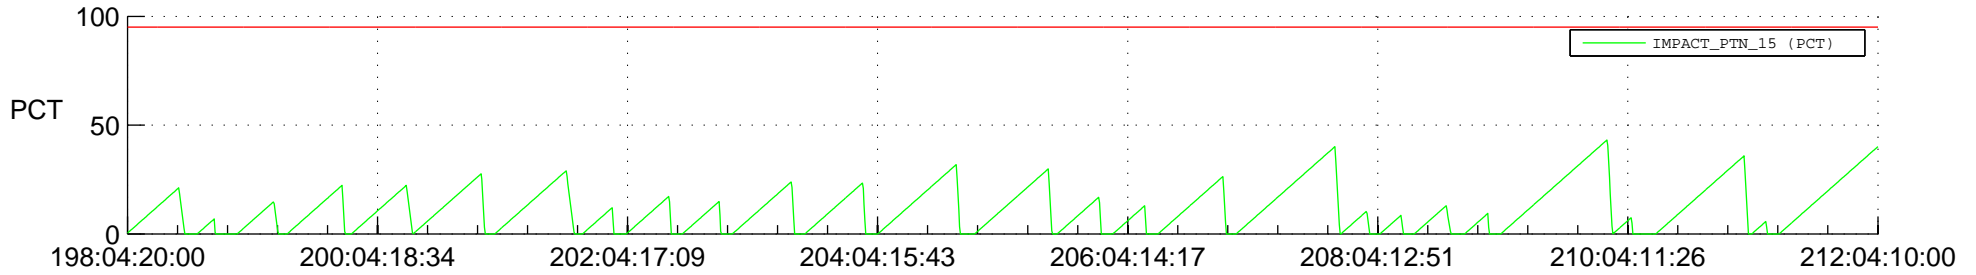

STEREO AHEAD SSR PCT Full Prediction

SWAVES_Percent_Full_Prediction

IMPACT_Percent_Full_Prediction

PLASTIC_Percent_Full_Prediction

Spacecraft_DownLink_Rate

Ground Time (2021:198:04:20:00.000 -2021:212:04:10:00.000)