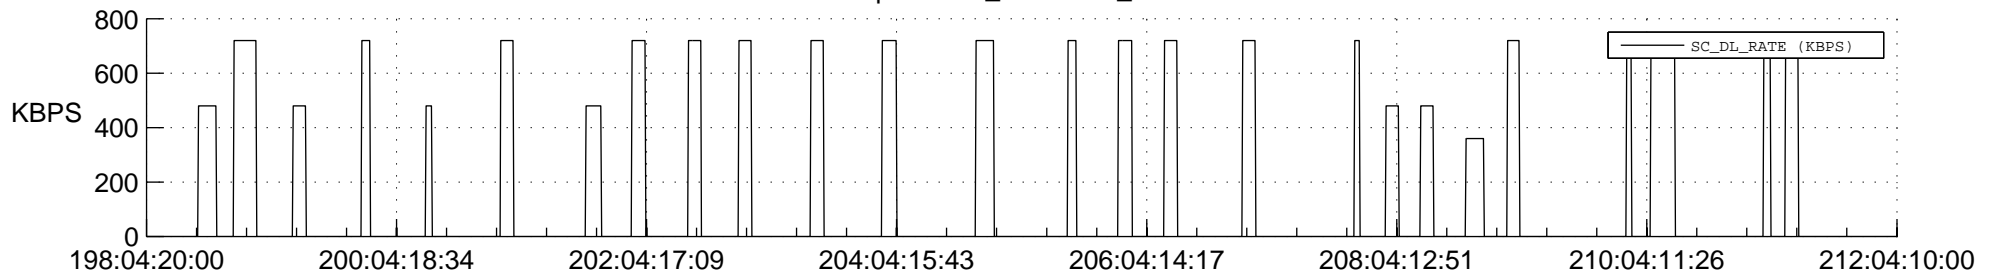

STEREO AHEAD SSR PCT Full Prediction

SWAVES_Percent_Full_Prediction

IMPACT_Percent_Full_Prediction

PLASTIC_Percent_Full_Prediction

Spacecraft_DownLink_Rate

Ground Time (2021:198:04:20:00.000 -2021:212:04:10:00.000)