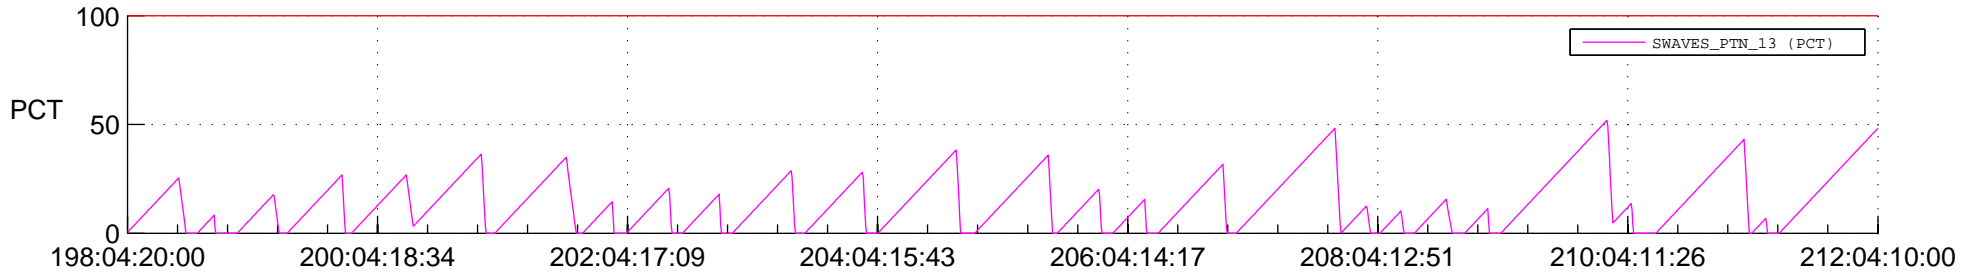

STEREO AHEAD SSR PCT Full Prediction

SWAVES_Percent_Full_Prediction

IMPACT_Percent_Full_Prediction

PLASTIC_Percent_Full_Prediction

Spacecraft_DownLink_Rate

Ground Time (2021:198:04:20:00.000 -2021:212:04:10:00.000)