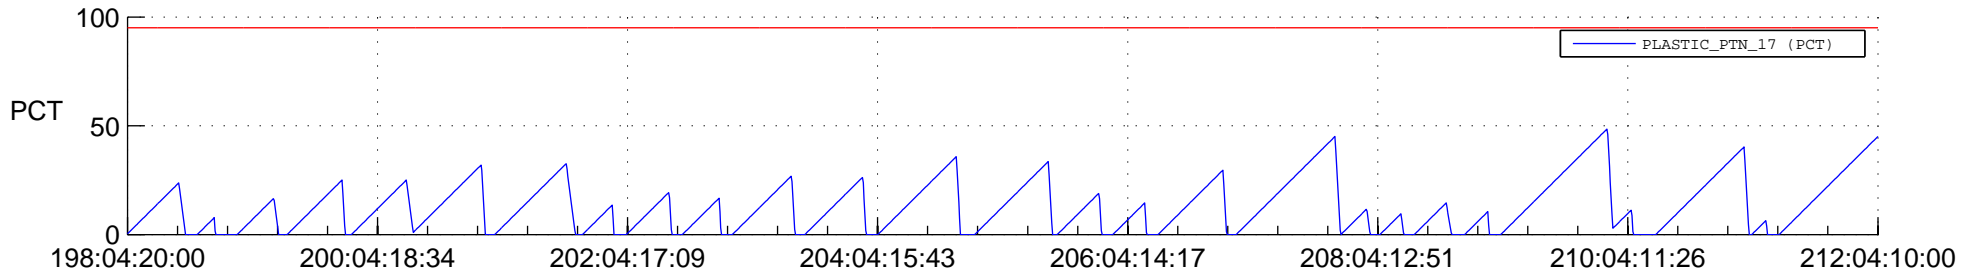

STEREO AHEAD SSR PCT Full Prediction

SWAVES_Percent_Full_Prediction

IMPACT_Percent_Full_Prediction

PLASTIC_Percent_Full_Prediction

Spacecraft_DownLink_Rate

Ground Time (2021:198:04:20:00.000 -2021:212:04:10:00.000)