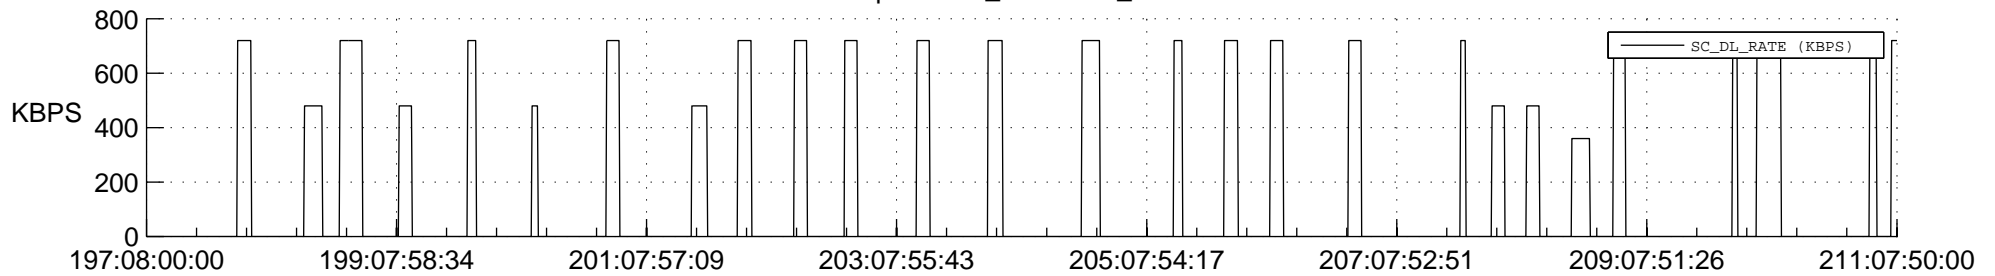

STEREO AHEAD SSR PCT Full Prediction

SWAVES_Percent_Full_Prediction

IMPACT_Percent_Full_Prediction

PLASTIC_Percent_Full_Prediction

Spacecraft_DownLink_Rate

Ground Time (2021:197:08:00:00.000 -2021:211:07:50:00.000)