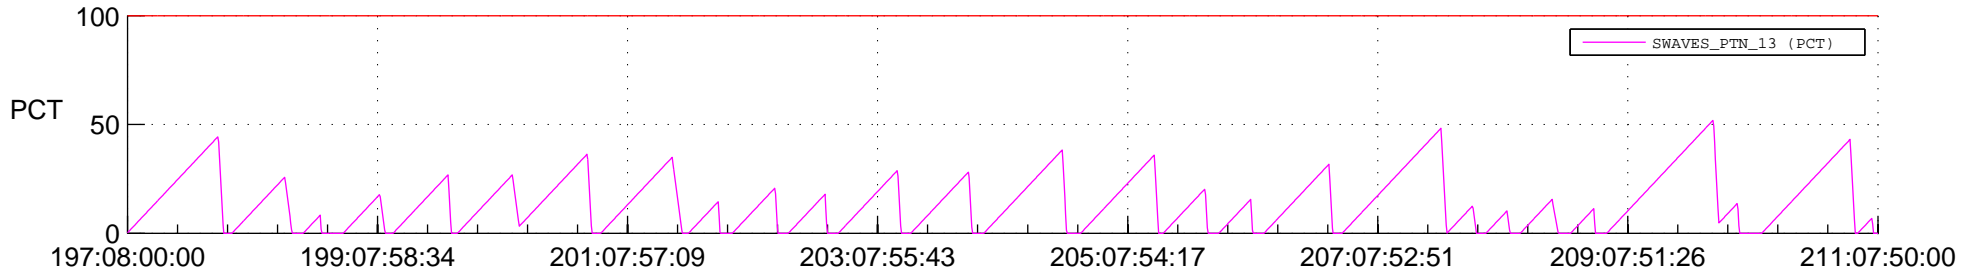

STEREO AHEAD SSR PCT Full Prediction

SWAVES_Percent_Full_Prediction

IMPACT_Percent_Full_Prediction

PLASTIC_Percent_Full_Prediction

Spacecraft_DownLink_Rate

Ground Time (2021:197:08:00:00.000 -2021:211:07:50:00.000)