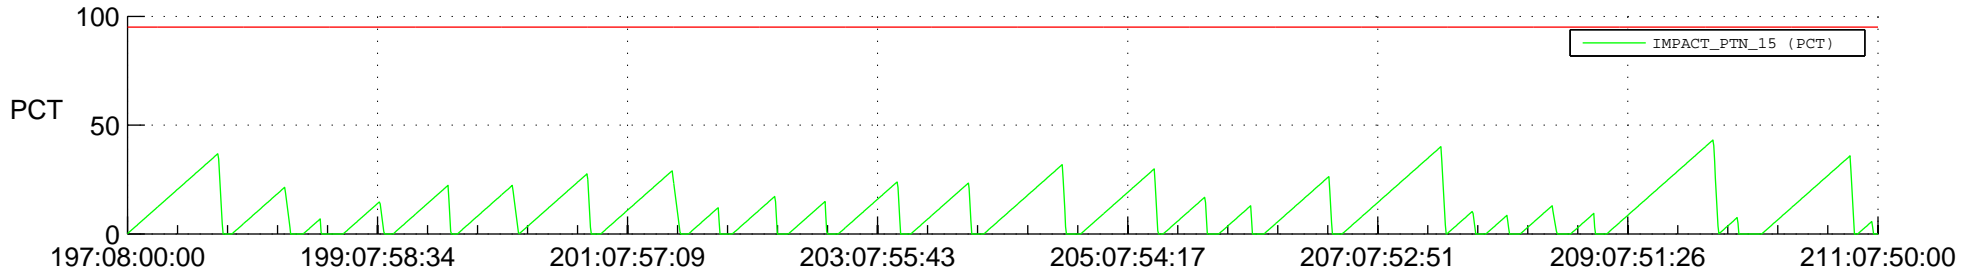

STEREO AHEAD SSR PCT Full Prediction

SWAVES_Percent_Full_Prediction

IMPACT_Percent_Full_Prediction

PLASTIC_Percent_Full_Prediction

Spacecraft_DownLink_Rate

Ground Time (2021:197:08:00:00.000 -2021:211:07:50:00.000)