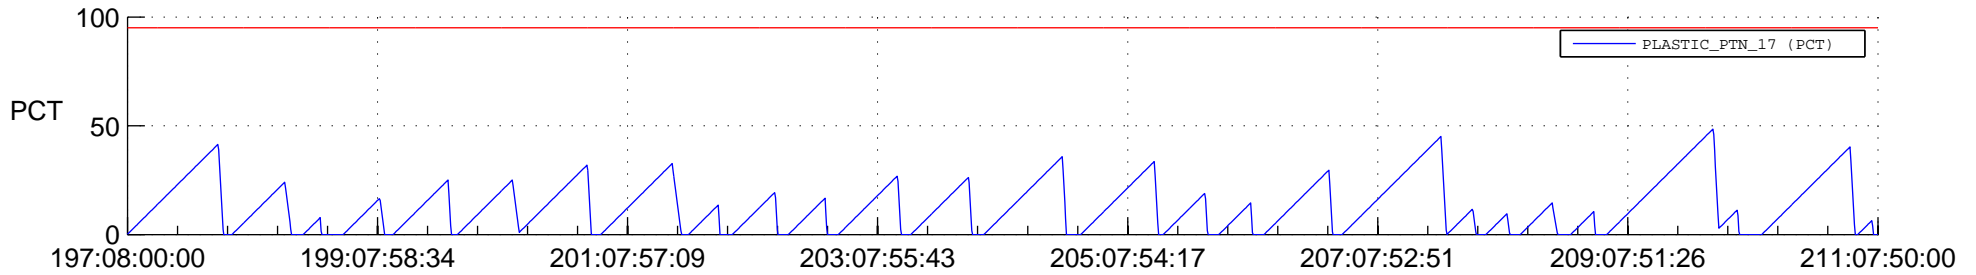

STEREO AHEAD SSR PCT Full Prediction

SWAVES_Percent_Full_Prediction

IMPACT_Percent_Full_Prediction

PLASTIC_Percent_Full_Prediction

Spacecraft_DownLink_Rate

Ground Time (2021:197:08:00:00.000 -2021:211:07:50:00.000)