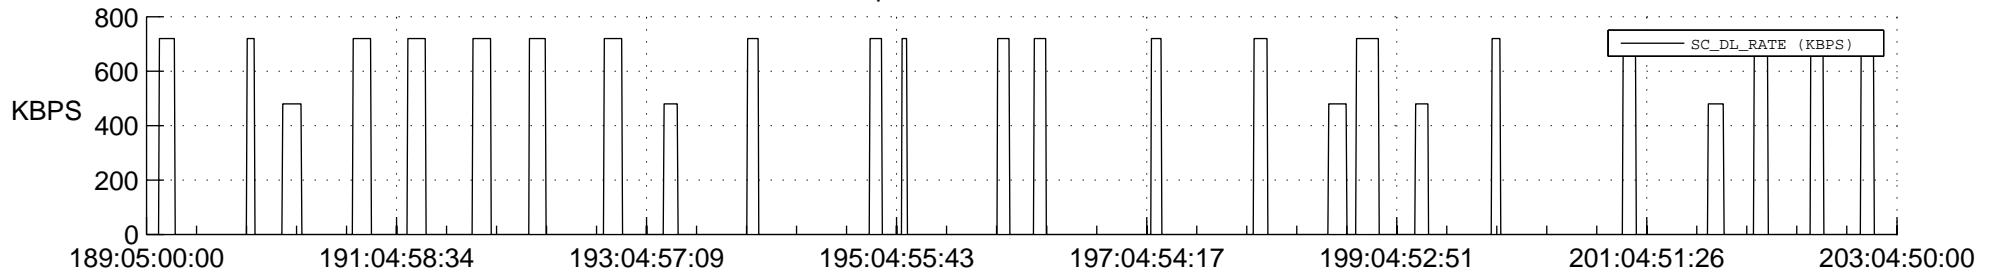

## Spacecraft\_DownLink\_Rate

Ground Time (2021:189:05:00:00.000 -2021:203:04:50:00.000)