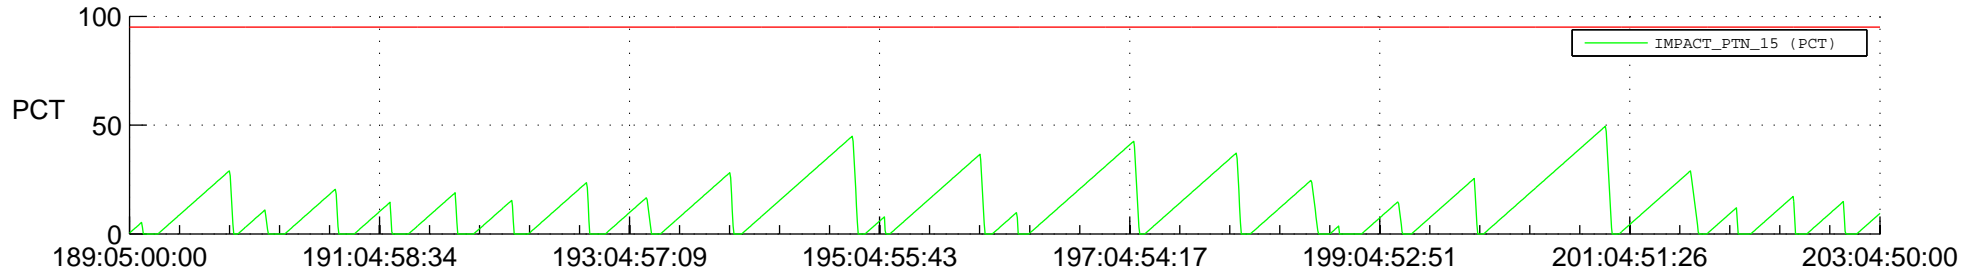

IMPACT_Percent_Full_Prediction