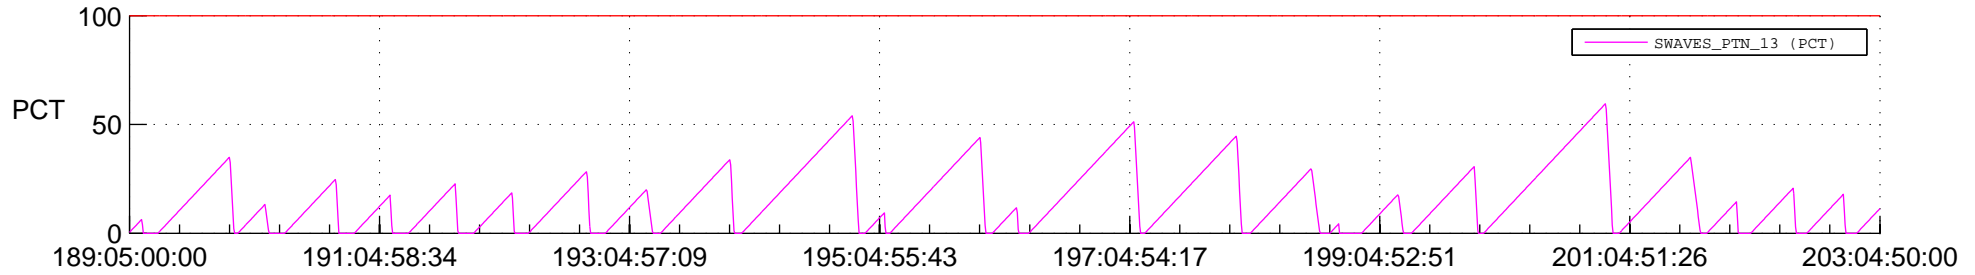

## SWAVES\_Percent\_Full\_Prediction

## Spacecraft\_DownLink\_Rate

Ground Time (2021:189:05:00:00.000 -2021:203:04:50:00.000)