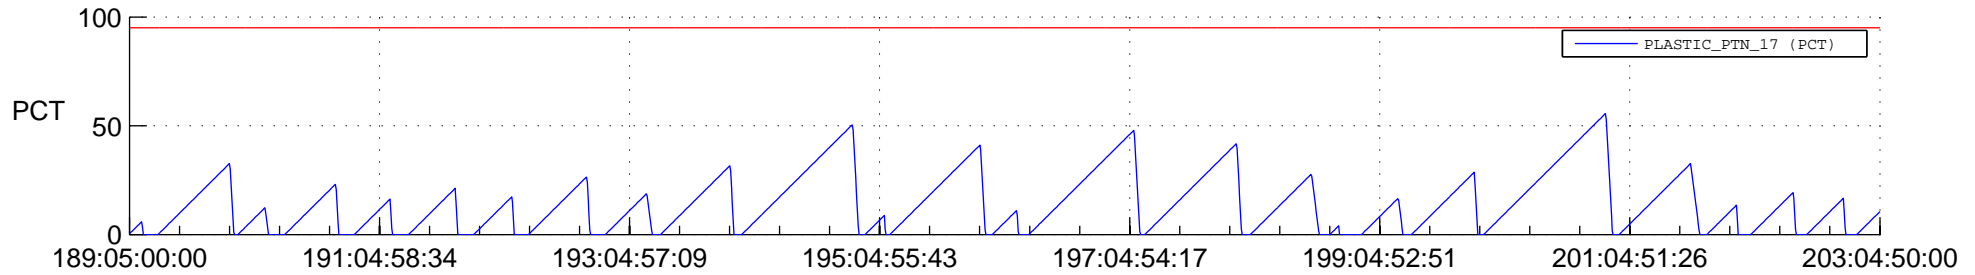

# STEREO AHEAD SSR PCT Full Prediction

## SWAVES\_Percent\_Full\_Prediction

## Spacecraft\_DownLink\_Rate

Ground Time (2021:189:05:00:00.000 -2021:203:04:50:00.000)