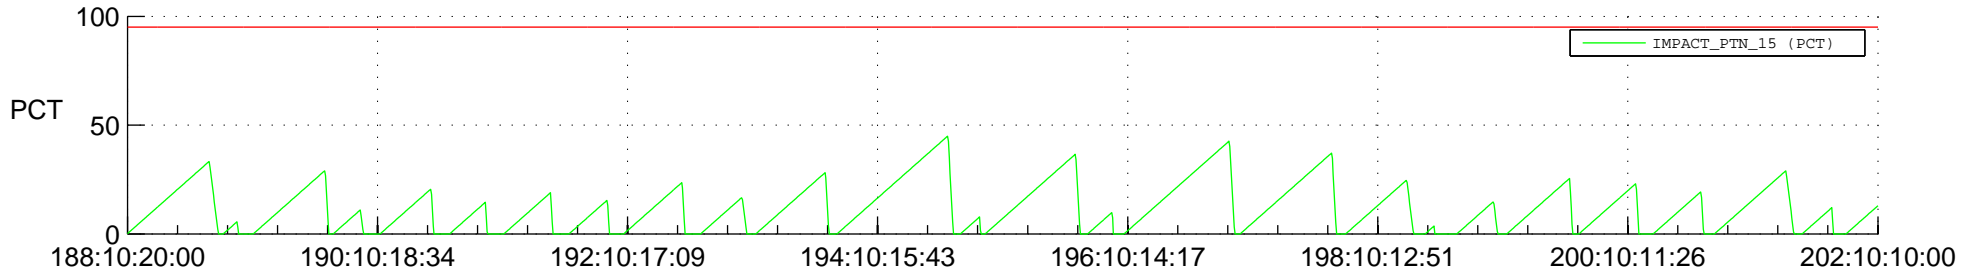

STEREO AHEAD SSR PCT Full Prediction

SWAVES_Percent_Full_Prediction

IMPACT_Percent_Full_Prediction

PLASTIC_Percent_Full_Prediction

Spacecraft_DownLink_Rate