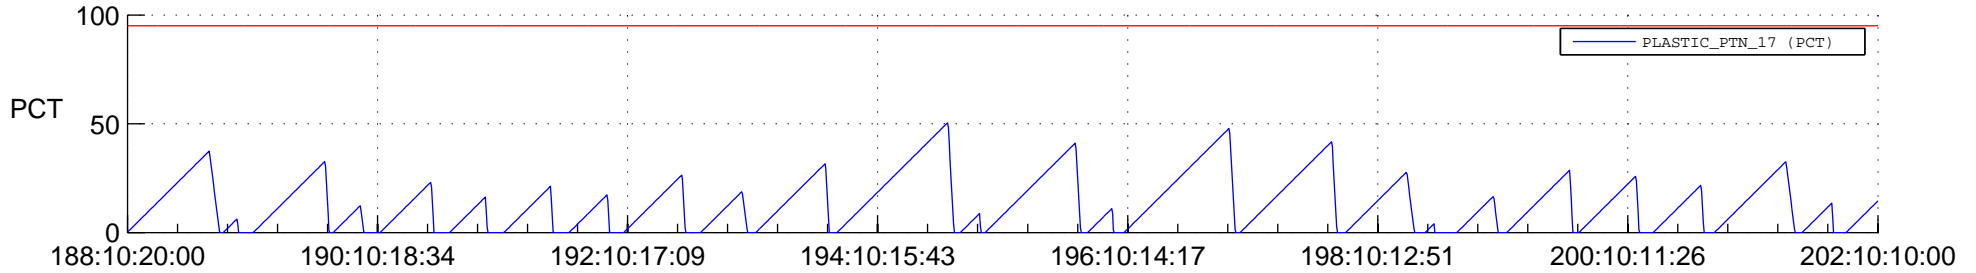

STEREO AHEAD SSR PCT Full Prediction

SWAVES_Percent_Full_Prediction

IMPACT_Percent_Full_Prediction

PLASTIC_Percent_Full_Prediction

Spacecraft_DownLink_Rate