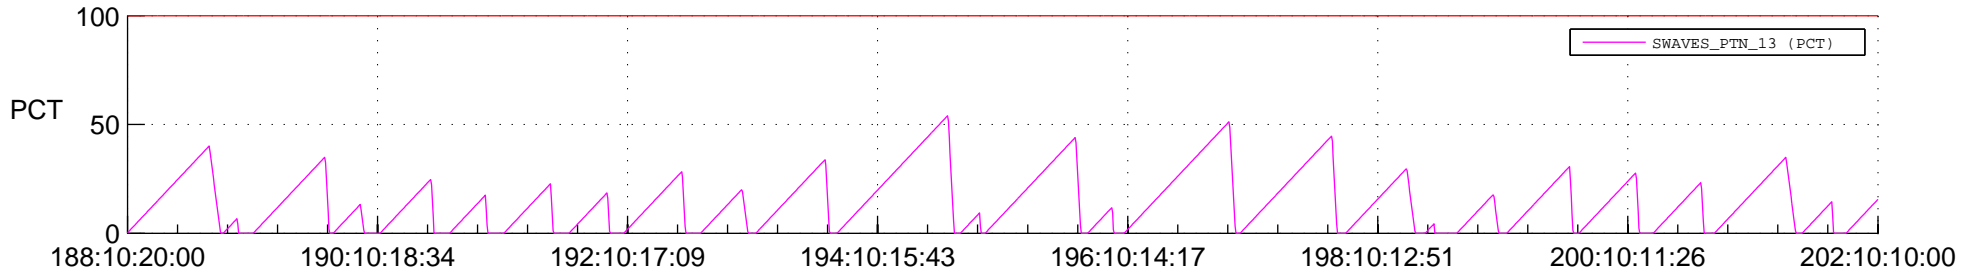

STEREO AHEAD SSR PCT Full Prediction

SWAVES_Percent_Full_Prediction

IMPACT_Percent_Full_Prediction

PLASTIC_Percent_Full_Prediction

Spacecraft_DownLink_Rate