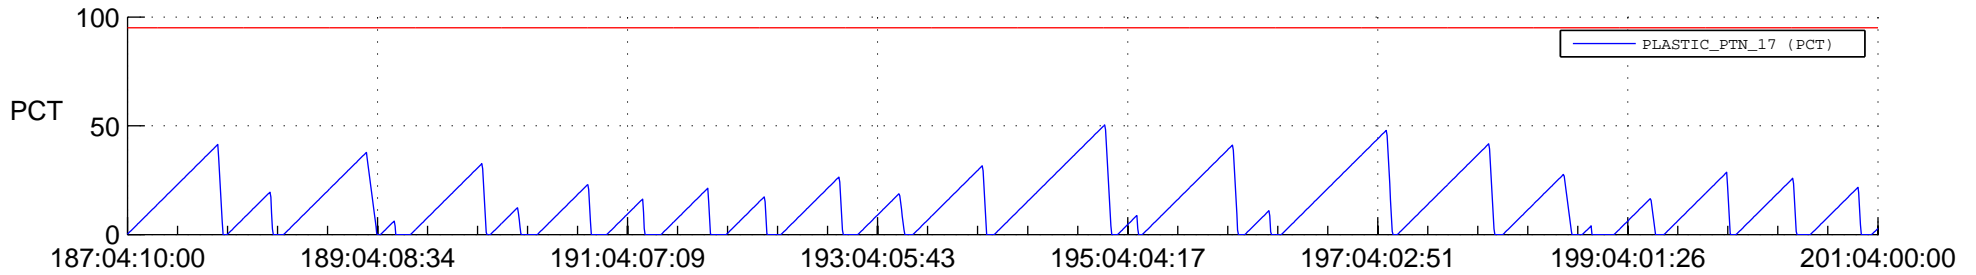

## SWAVES\_Percent\_Full\_Prediction

## Spacecraft\_DownLink\_Rate

Ground Time (2021:187:04:10:00.000 -2021:201:04:00:00.000)