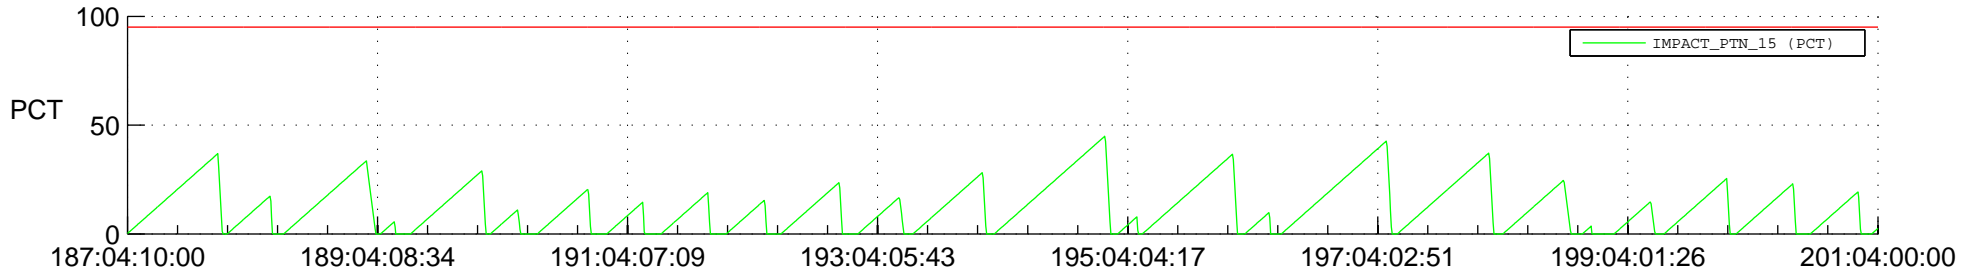

IMPACT_Percent_Full_Prediction