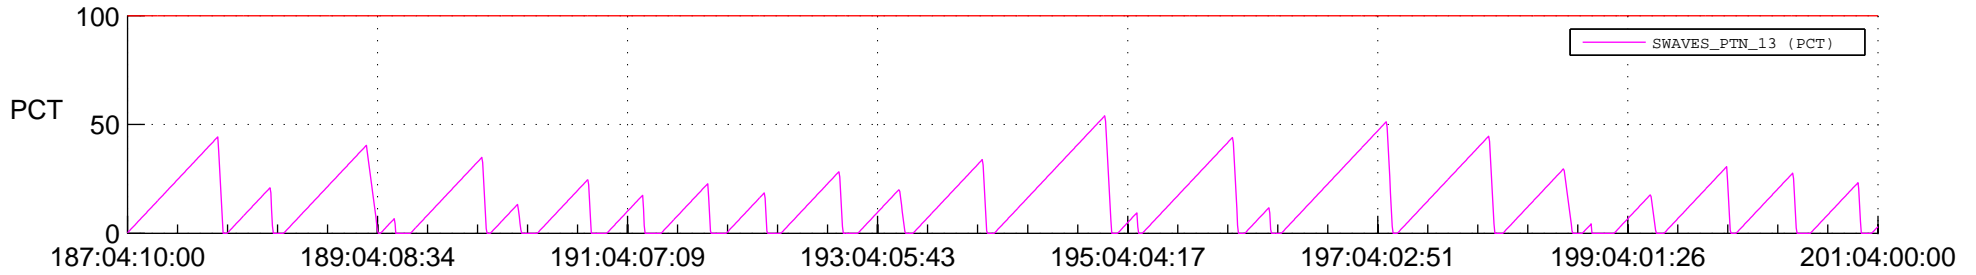

## SWAVES\_Percent\_Full\_Prediction

## Spacecraft\_DownLink\_Rate

Ground Time (2021:187:04:10:00.000 -2021:201:04:00:00.000)