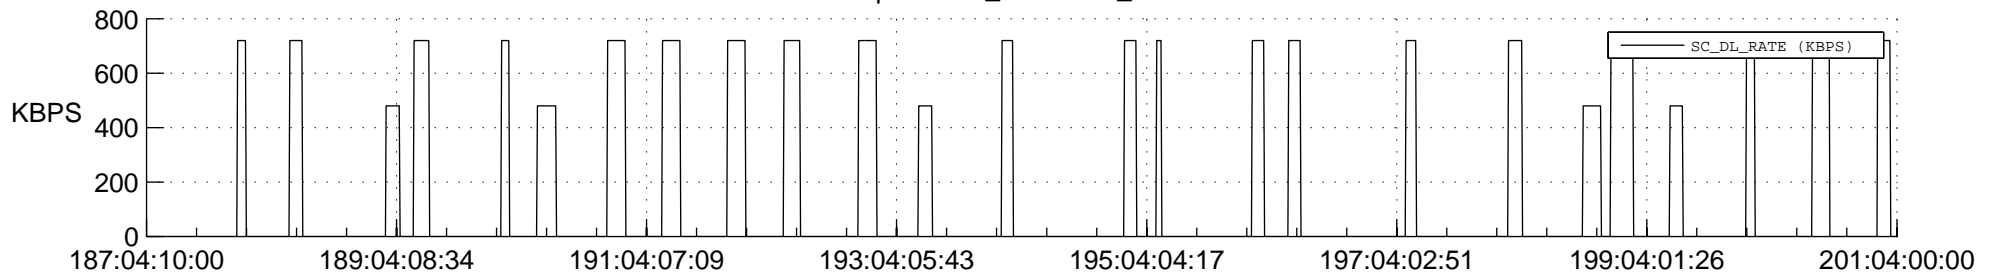

## Spacecraft\_DownLink\_Rate

Ground Time (2021:187:04:10:00.000 -2021:201:04:00:00.000)