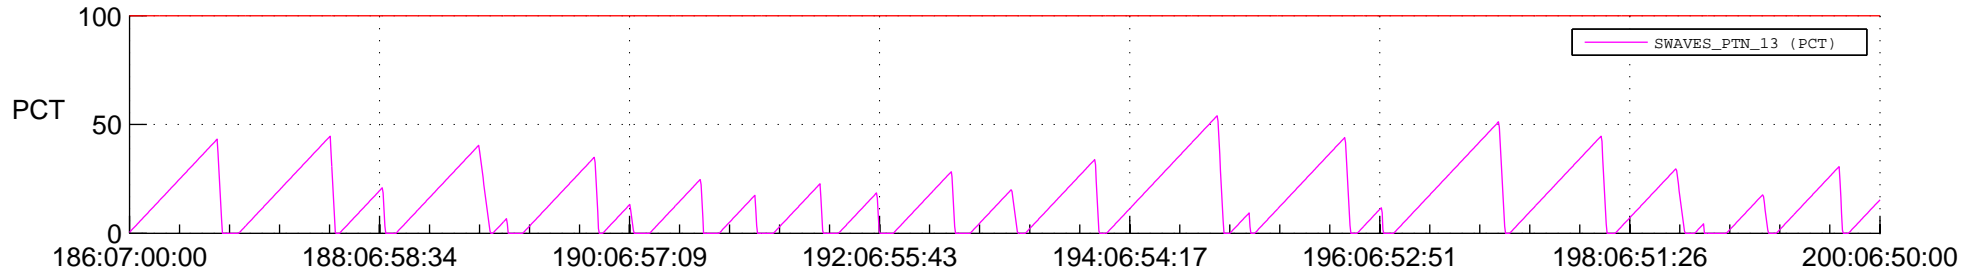

STEREO AHEAD SSR PCT Full Prediction

SWAVES_Percent_Full_Prediction

IMPACT_Percent_Full_Prediction

PLASTIC_Percent_Full_Prediction

Spacecraft_DownLink_Rate

Ground Time (2021:186:07:00:00.000 -2021:200:06:50:00.000)