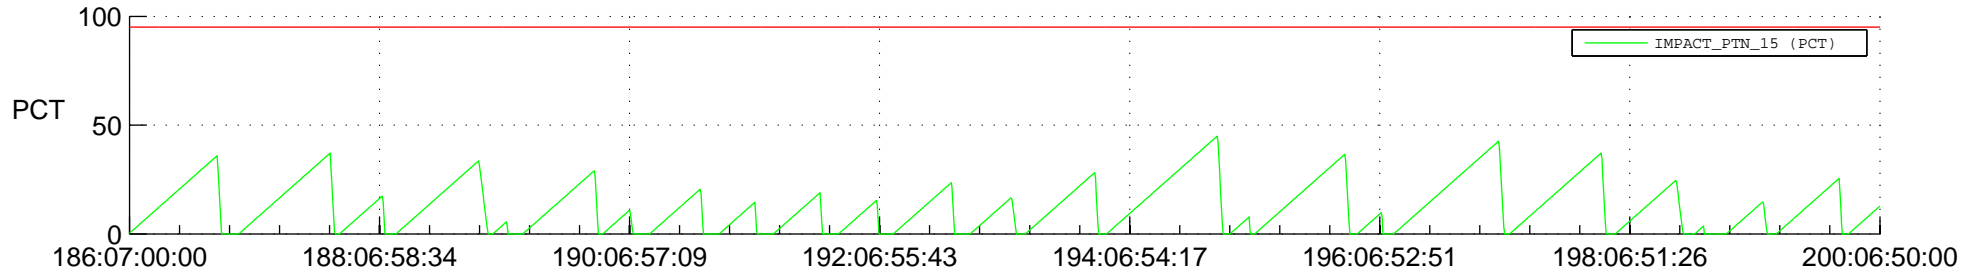

STEREO AHEAD SSR PCT Full Prediction

SWAVES_Percent_Full_Prediction

IMPACT_Percent_Full_Prediction

PLASTIC_Percent_Full_Prediction

Spacecraft_DownLink_Rate

Ground Time (2021:186:07:00:00.000 -2021:200:06:50:00.000)