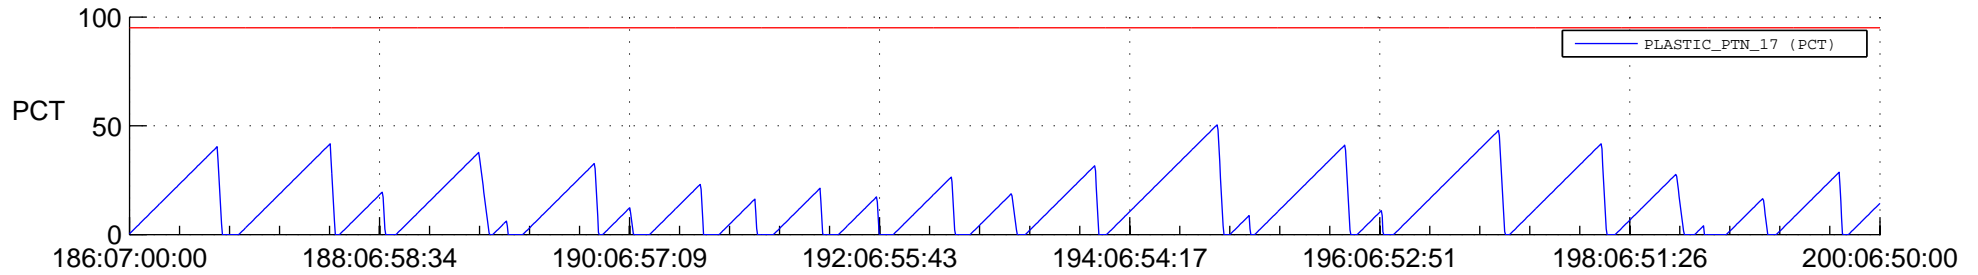

STEREO AHEAD SSR PCT Full Prediction

SWAVES_Percent_Full_Prediction

IMPACT_Percent_Full_Prediction

PLASTIC_Percent_Full_Prediction

Spacecraft_DownLink_Rate

Ground Time (2021:186:07:00:00.000 -2021:200:06:50:00.000)