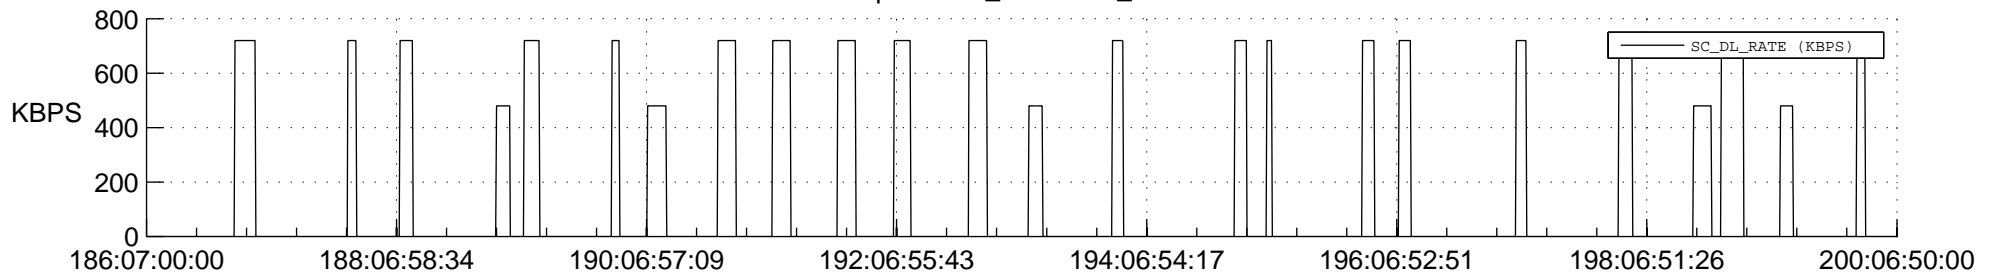

STEREO AHEAD SSR PCT Full Prediction

SWAVES_Percent_Full_Prediction

IMPACT_Percent_Full_Prediction

PLASTIC_Percent_Full_Prediction

Spacecraft_DownLink_Rate

Ground Time (2021:186:07:00:00.000 -2021:200:06:50:00.000)