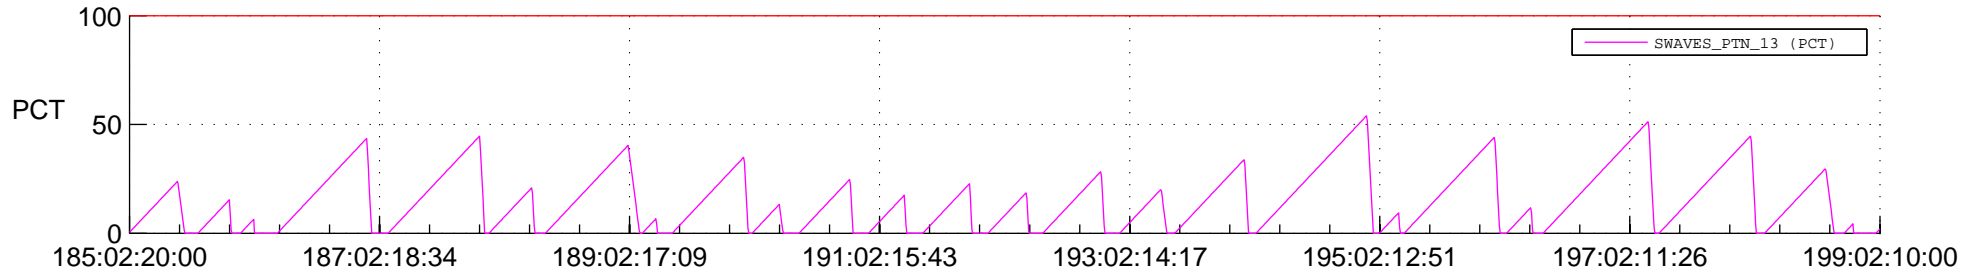

STEREO AHEAD SSR PCT Full Prediction

SWAVES_Percent_Full_Prediction

IMPACT_Percent_Full_Prediction

PLASTIC_Percent_Full_Prediction

Spacecraft_DownLink_Rate