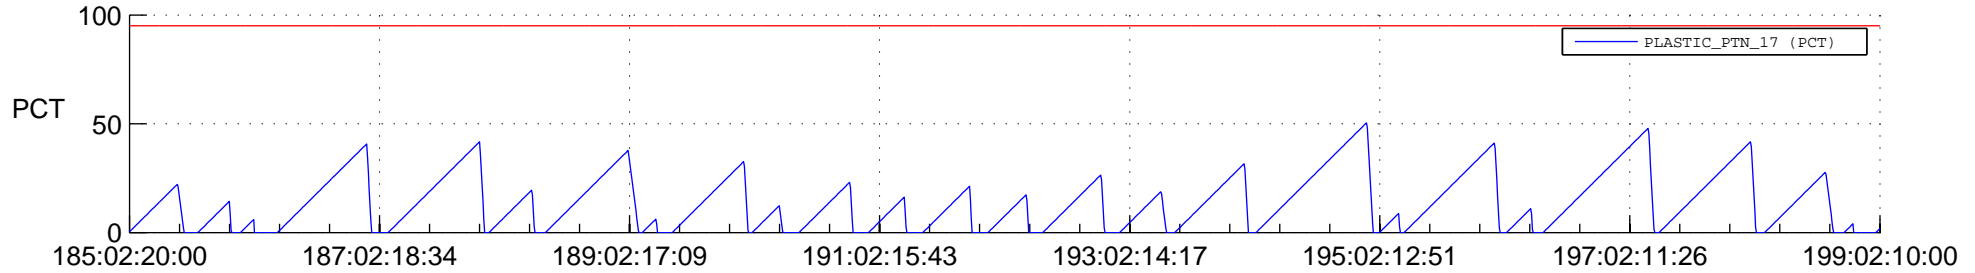

STEREO AHEAD SSR PCT Full Prediction

SWAVES_Percent_Full_Prediction

IMPACT_Percent_Full_Prediction

PLASTIC_Percent_Full_Prediction

Spacecraft_DownLink_Rate