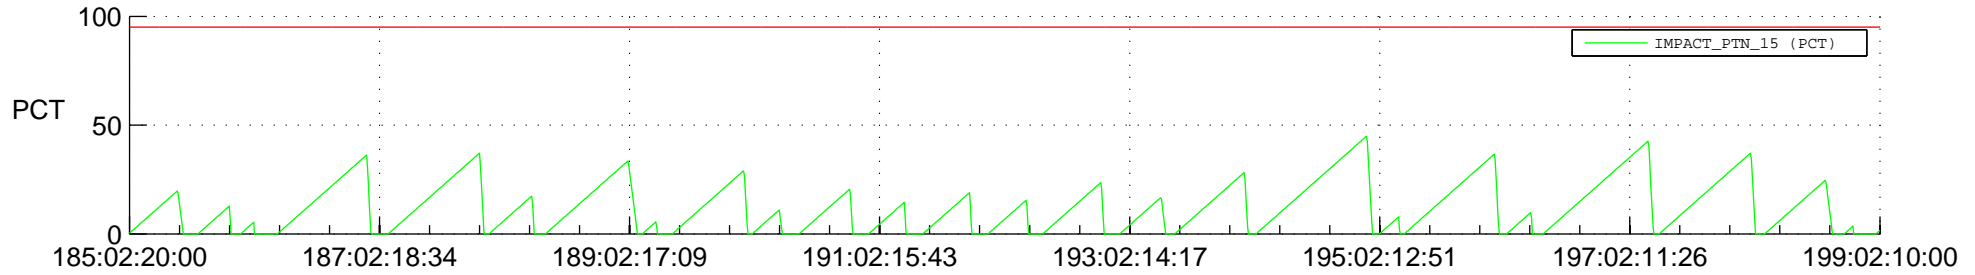

STEREO AHEAD SSR PCT Full Prediction

SWAVES_Percent_Full_Prediction

IMPACT_Percent_Full_Prediction

PLASTIC_Percent_Full_Prediction

Spacecraft_DownLink_Rate