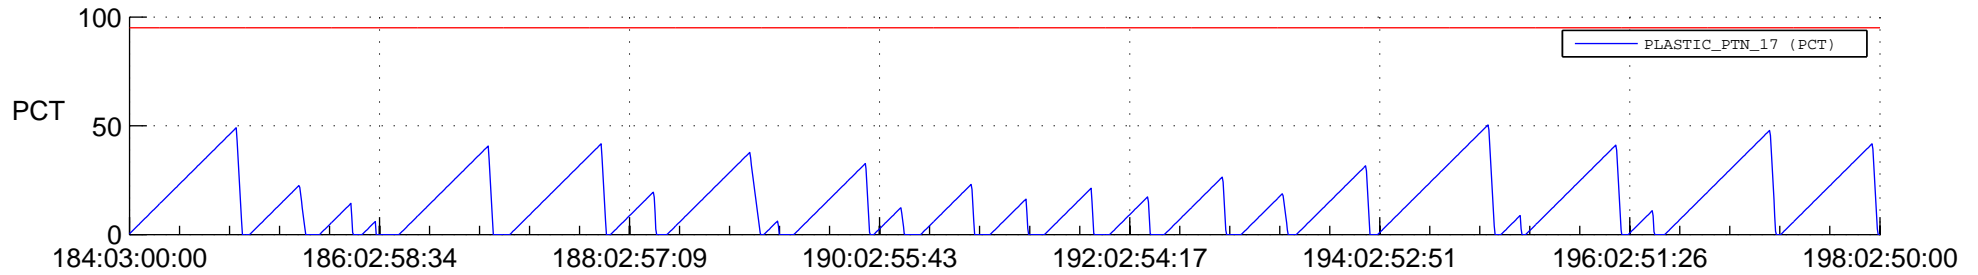

STEREO AHEAD SSR PCT Full Prediction

SWAVES_Percent_Full_Prediction

IMPACT_Percent_Full_Prediction

PLASTIC_Percent_Full_Prediction

Spacecraft_DownLink_Rate

Ground Time (2021:184:03:00:00.000 -2021:198:02:50:00.000)