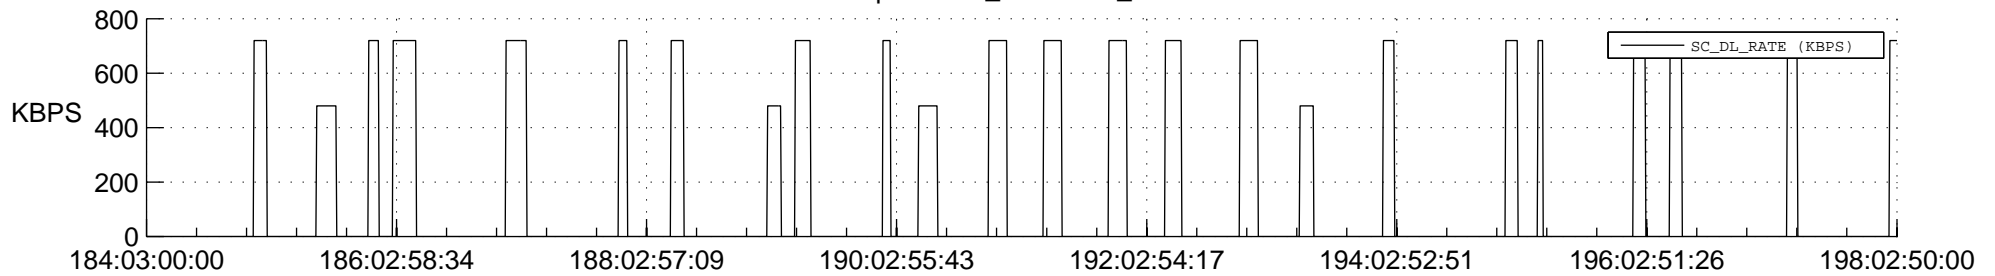

STEREO AHEAD SSR PCT Full Prediction

SWAVES_Percent_Full_Prediction

IMPACT_Percent_Full_Prediction

PLASTIC_Percent_Full_Prediction

Spacecraft_DownLink_Rate

Ground Time (2021:184:03:00:00.000 -2021:198:02:50:00.000)