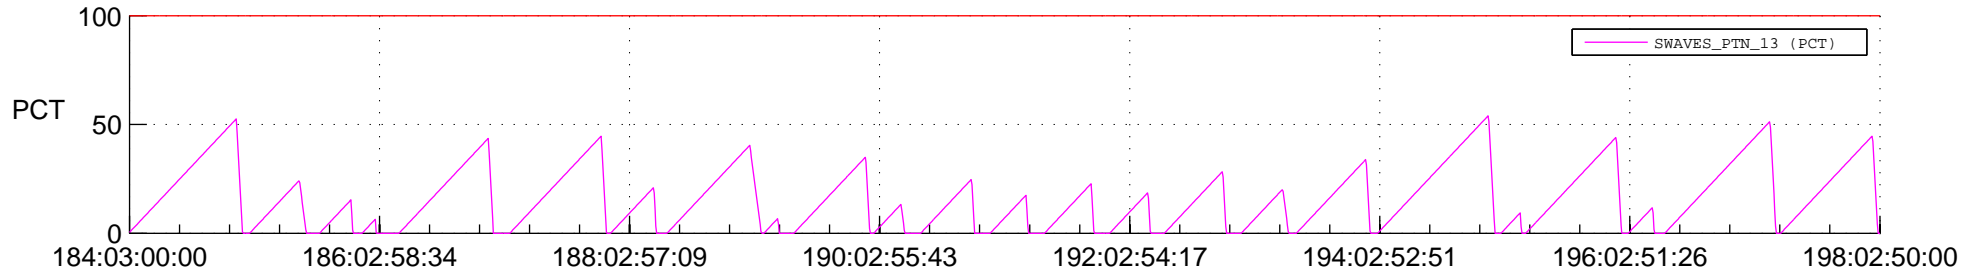

STEREO AHEAD SSR PCT Full Prediction

SWAVES_Percent_Full_Prediction

IMPACT_Percent_Full_Prediction

PLASTIC_Percent_Full_Prediction

Spacecraft_DownLink_Rate

Ground Time (2021:184:03:00:00.000 -2021:198:02:50:00.000)