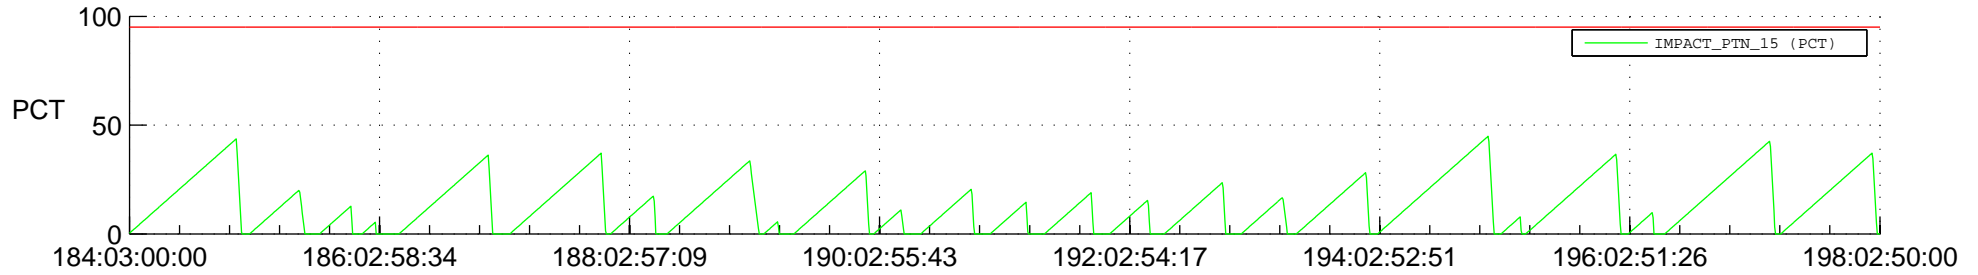

STEREO AHEAD SSR PCT Full Prediction

SWAVES_Percent_Full_Prediction

IMPACT_Percent_Full_Prediction

PLASTIC_Percent_Full_Prediction

Spacecraft_DownLink_Rate

Ground Time (2021:184:03:00:00.000 -2021:198:02:50:00.000)